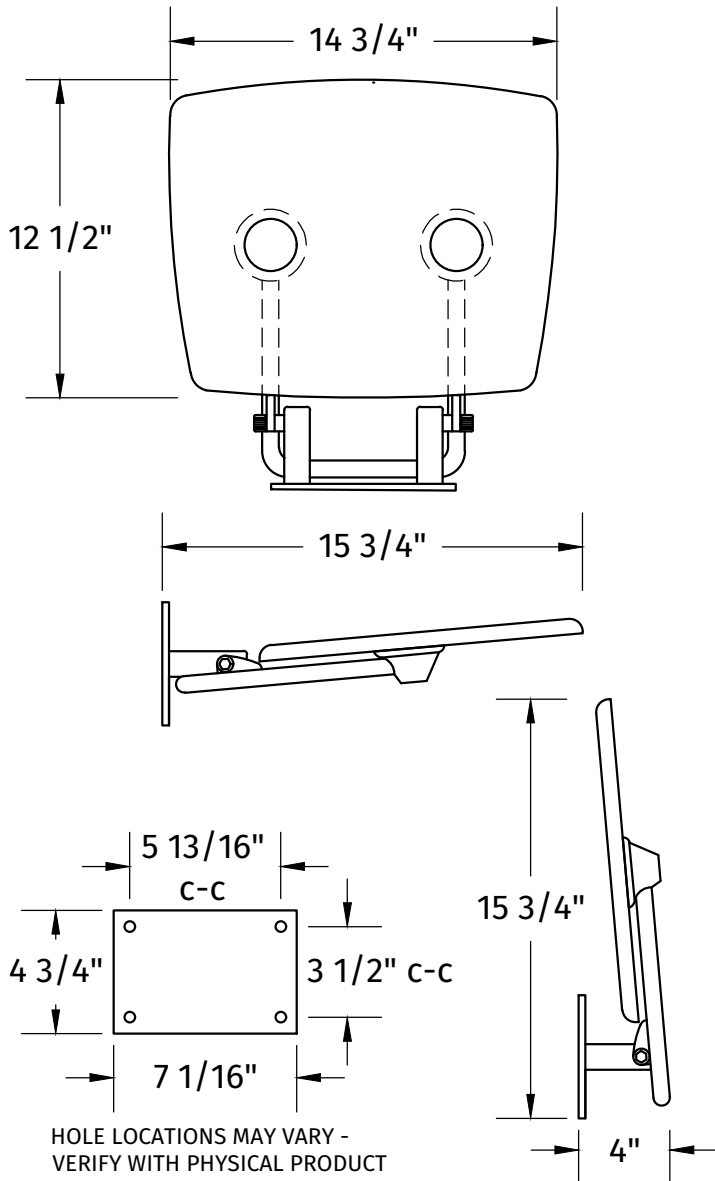

### SPECIFICATION SHEET

- CLEAR VIRGIN ACRYLIC SEAT - WILL NOT YELLOW OVER TIME
- SEAT FOLDS UP WHEN NOT IN USE
- STAINLESS STEEL BRACKET AND MOUNTING HARDWARE
- 330 LB WEIGHT CAPACITY