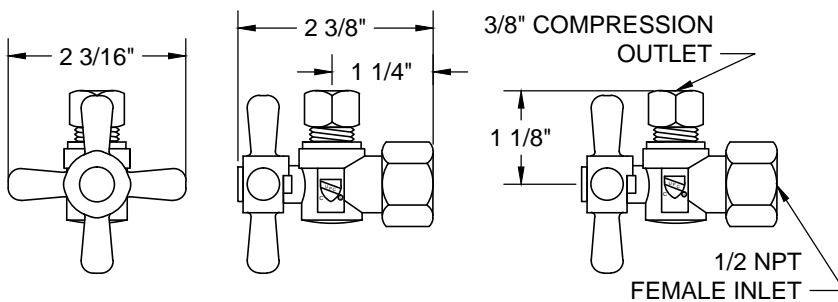

MT616MASS-NL SPECIFICATIONS

LAVATORY SUPPLY KIT

SUPPLY TUBES
& VALVES

THIS DECORATIVE P TRAP KIT OFFERS THE FOLLOWING FEATURES:

- FULLY PLATED MT304X 1 1/4" X 1 1/2" 17 GA BRASS P TRAP WITH HIGH BOX ESCUTCHEON AND CLEAN OUT PLUG
- TWO MT616-NL 1/4 TURN NO LEAD BALL VALVES
- TWO MT450X-NL 4" NO LEAD PIPE NIPPLES WITH 1/2 NPT THREAD
- TWO MT442X SURE GRIP WALL ESCUTCHEONS
- TWO MT432X NO LEAD SUPPLY TUBES
- OFFERED IN MANY STANDARD DECORATIVE FINISHES
- SPECIAL FINISHES AVAILABLE UPON REQUEST