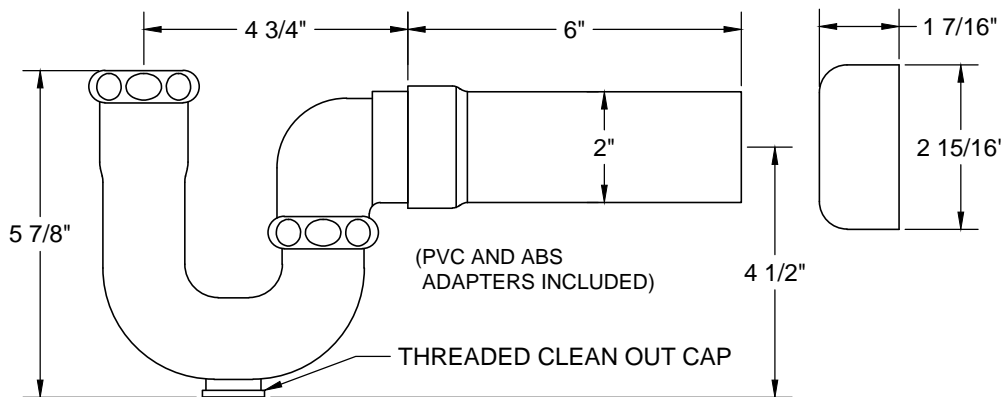

MT616MASS-NL SPECIFICATIONS

LAVATORY SUPPLY KIT

SUPPLY TUBES
& VALVES

THIS DECORATIVE P TRAP KIT OFFERS THE FOLLOWING FEATURES:

- FULLY PLATED MT304X 1 1/4" X 1 1/2" 17 GA BRASS P TRAP WITH HIGH BOX ESCUTCHEON AND CLEAN OUT PLUG
- TWO MT616-NL 1/4 TURN NO LEAD BALL VALVES
- TWO MT450X-NL 4" NO LEAD PIPE NIPPLES WITH 1/2 NPT THREAD
- TWO MT442X SURE GRIP WALL ESCUTCHEONS
- TWO MT432X NO LEAD SUPPLY TUBES
- OFFERED IN MANY STANDARD DECORATIVE FINISHES
- SPECIAL FINISHES AVAILABLE UPON REQUEST

MT304X

WARRANTY

ONE YEAR WARRANTY ON PLATED FINISHES, 90 DAY WARRANTY ON ORB, EB, MHB, TB AND WCP AND LIFETIME ON PVD PROVIDED PROPER CARE HAS BEEN USED. ONE YEAR WARRANTY ON ALL PARTS. APPLIES TO ORIGINAL PURCHASER . CLAIMS REQUIRE PROOF OF PURCHASE.

FINISH CARE & MAINTENANCE

NEVER USE ANY HARSH ALKALI, ACID BASED DETERGENTS OR CLEANERS SUCH AS SOFT SCRUB®, SCRUBBING BUBBLES® OR COMET® TO CLEAN. DO NOT USE BRILLO® AND SCOTCH BRITE® PADS. THESE WILL ALL HARM THE FINISH. TO CLEAN, USE ONLY A DAMP SOFT CLOTH AND WIPE USING A SOFT CLOTH. STANDARD WINDEX CAN ALSO BE USED SPARINGLY. TO MAINTAIN THE FINISH, WIPE WITH A SOFT DRY CLOTH. AN OCCASIONAL COAT OF PURE CARNUBA WAX WITHOUT CLEANERS WILL HELP PROTECT THE FINISH.