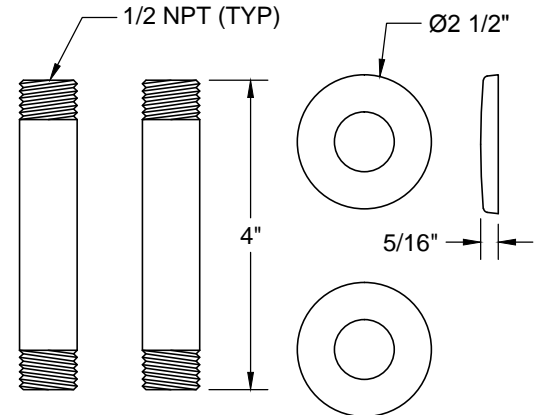

MT450X-NL

MT442X