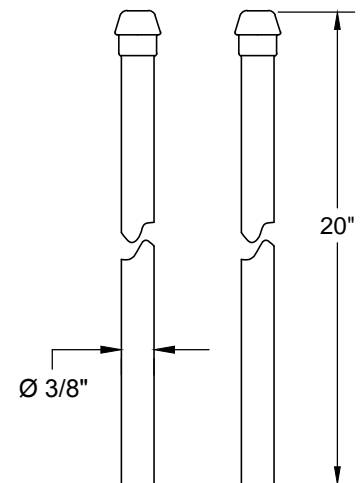

MT432X

WARRANTY

ONE YEAR WARRANTY ON PLATED FINISHES, 90 DAY WARRANTY ON ORB, EB, MHB, TB AND WCP AND LIFETIME ON PVD PROVIDED PROPER CARE HAS BEEN USED. ONE YEAR WARRANTY ON ALL PARTS. APPLIES TO ORIGINAL PURCHASER . CLAIMS REQUIRE PROOF OF PURCHASE.

FINISH CARE & MAINTENANCE

NEVER USE ANY HARSH ALKALI, ACID BASED DETERGENTS OR CLEANERS SUCH AS SOFT SCRUB®, SCRUBBING BUBBLES® OR COMET® TO CLEAN. DO NOT USE BRILLO® AND SCOTCH BRITE® PADS. THESE WILL ALL HARM THE FINISH. TO CLEAN, USE ONLY A DAMP SOFT CLOTH AND WIPE USING A SOFT CLOTH. STANDARD WINDEX CAN ALSO BE USED SPARINGLY. TO MAINTAIN THE FINISH, WIPE WITH A SOFT DRY CLOTH. AN OCCASIONAL COAT OF PURE CARNUBA WAX WITHOUT CLEANERS WILL HELP PROTECT THE FINISH.