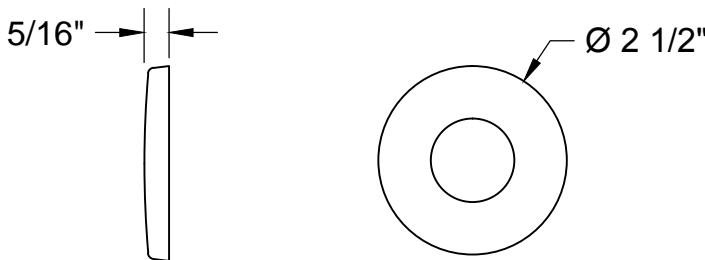

MT4950-NL SPECIFICATIONS

TOILET SUPPLY KIT

SUPPLY TUBES &
VALVES

THIS DECORATIVE SUPPLY VALVE KIT OFFERS THE FOLLOWING FEATURES:

- ONE MT6003-NL VALVE WITH 1/4 TURN CERAMIC DISC CARTRIDGE
- ONE MT426X NO LEAD CORRUGATED SUPPLY TUBE
- ONE MT441X SURE GRIP WALL ESCUTCHEON
- OFFERED IN MANY STANDARD DECORATIVE FINISHES
- SPECIAL FINISHES AVAILABLE UPON REQUEST

MT441X

WARRANTY

ONE YEAR WARRANTY ON PLATED FINISHES, 90 DAY WARRANTY ON ORB, EB, MHB, TB AND WCP AND LIFETIME ON PVD PROVIDED PROPER CARE HAS BEEN USED. ONE YEAR WARRANTY ON ALL PARTS. APPLIES TO ORIGINAL PURCHASER. CLAIMS REQUIRE PROOF OF PURCHASE.

FINISH CARE & MAINTENANCE

NEVER USE ANY HARSH ALKALI, ACID BASED DETERGENTS OR CLEANERS SUCH AS SOFT SCRUB®, SCRUBBING BUBBLES® OR COMET® TO CLEAN. DO NOT USE BRILLO® AND SCOTCH BRITE® PADS. THESE WILL ALL HARM THE FINISH. TO CLEAN, USE ONLY A DAMP SOFT CLOTH AND WIPE USING A SOFT CLOTH. STANDARD WINDEX CAN ALSO BE USED SPARINGLY. TO MAINTAIN THE FINISH, WIPE WITH A SOFT DRY CLOTH. AN OCCASIONAL COAT OF PURE CARNUBA WAX WITHOUT CLEANERS WILL HELP PROTECT THE FINISH.