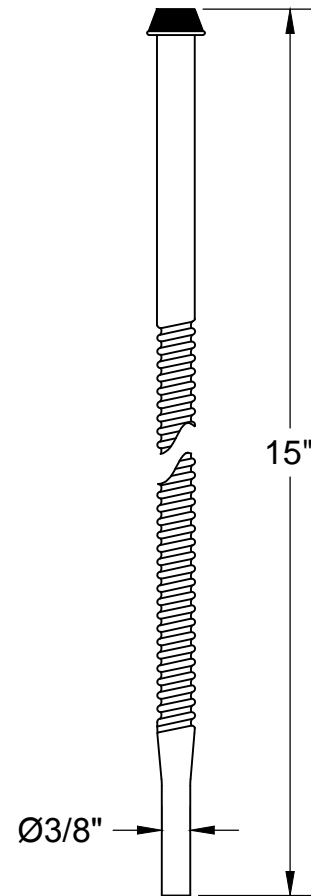

MT4950-NL SPECIFICATIONS

TOILET SUPPLY KIT

SUPPLY TUBES &
VALVES

THIS DECORATIVE SUPPLY VALVE KIT OFFERS THE FOLLOWING FEATURES:

- ONE MT6003-NL VALVE WITH 1/4 TURN CERAMIC DISC CARTRIDGE
- ONE MT426X NO LEAD CORRUGATED SUPPLY TUBE
- ONE MT441X SURE GRIP WALL ESCUTCHEON
- OFFERED IN MANY STANDARD DECORATIVE FINISHES
- SPECIAL FINISHES AVAILABLE UPON REQUEST

MT6003-NL

MT441X

MT426X

WARRANTY

ONE YEAR WARRANTY ON PLATED FINISHES, 90 DAY WARRANTY ON ORB, EB, MHB, TB AND WCP AND LIFETIME ON PVD PROVIDED PROPER CARE HAS BEEN USED. ONE YEAR WARRANTY ON ALL PARTS. APPLIES TO ORIGINAL PURCHASER. CLAIMS REQUIRE PROOF OF PURCHASE.