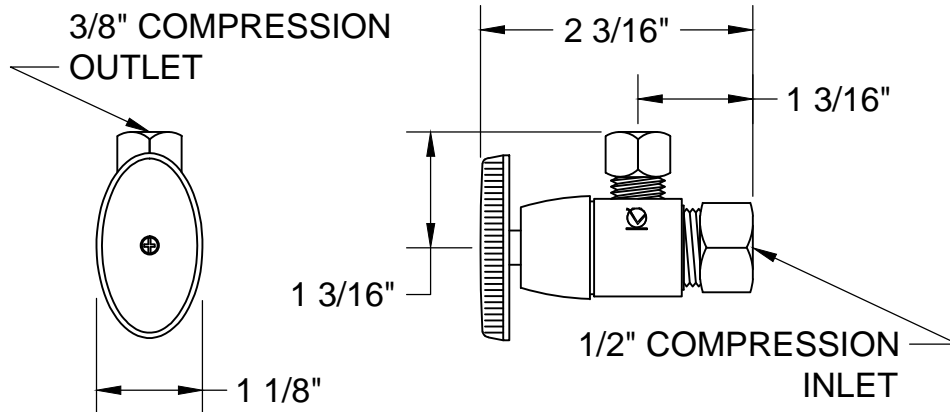

MT4950-NL SPECIFICATIONS

TOILET SUPPLY KIT

SUPPLY TUBES &
VALVES

THIS DECORATIVE SUPPLY VALVE KIT OFFERS THE FOLLOWING FEATURES:

- ONE MT6003-NL VALVE WITH 1/4 TURN CERAMIC DISC CARTRIDGE
- ONE MT426X NO LEAD CORRUGATED SUPPLY TUBE
- ONE MT441X SURE GRIP WALL ESCUTCHEON
- OFFERED IN MANY STANDARD DECORATIVE FINISHES
- SPECIAL FINISHES AVAILABLE UPON REQUEST