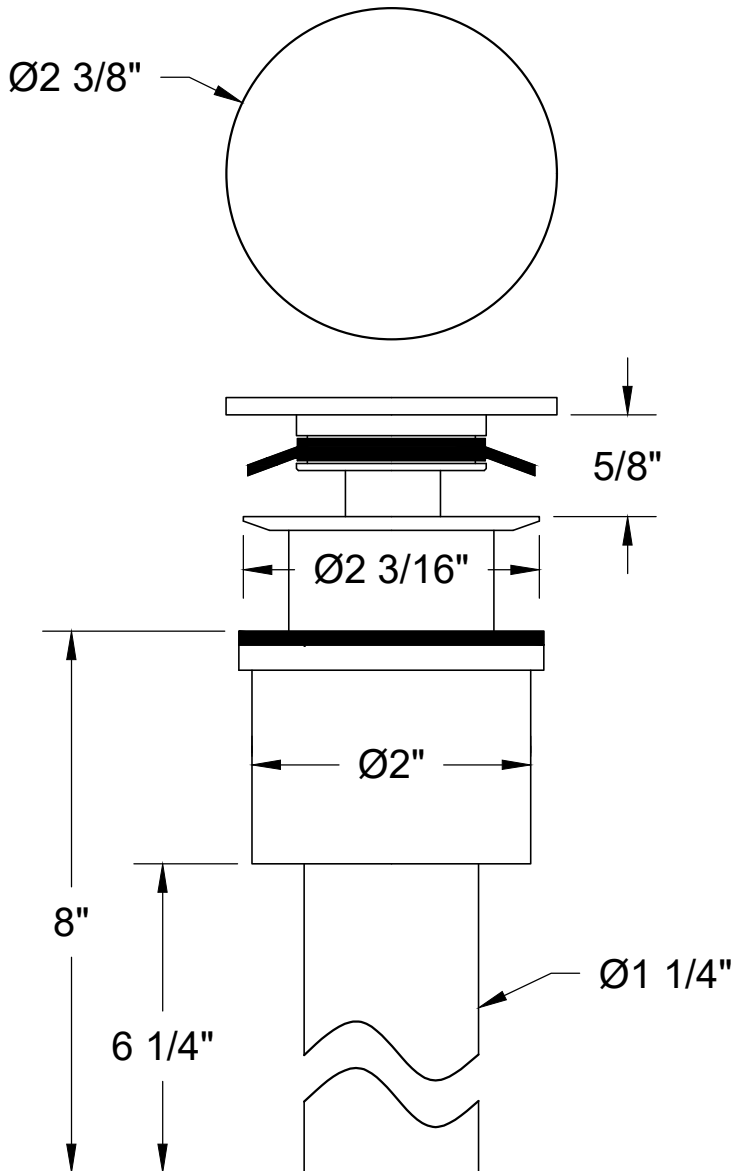

## EZ-CLICK™ SOFT TOUCH FLAT DOME STYLE LAVATORY DRAIN

### SPECIFICATION SHEET

- FOR USE WITH Ø1 1/2" DRAIN OPENING
- INTENDED FOR SINKS WITHOUT OVERFLOW
- Ø1 1/4" TAILPIECE IS NOT REMOVABLE
- ENTIRE DRAIN AND TAILPIECE ARE FINISHED FOR EXPOSED APPLICATIONS
- WILL FIT SINK UP TO 1 1/4" THICK
- LIFETIME WARRANTY ON POP UP MECHANISM
  
- MT328SJ - Ø1 1/4" x 8" SLIP JOINT EXTENSION (SOLD SEPARATELY)