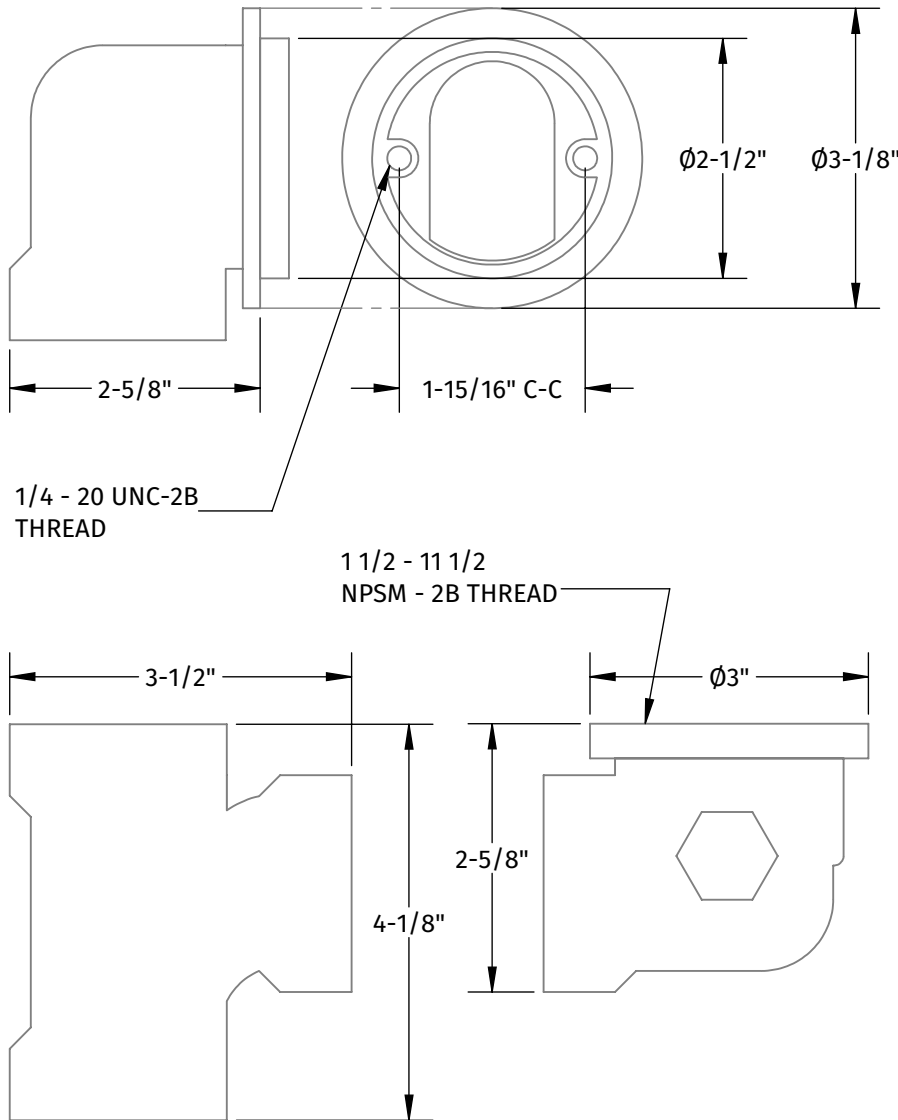

BDWPHKA BDWPHKP

ABS & PVC PLUMBER'S HALF KIT

A McAlpine Company
Mountain
Plumbing Products

SPECIFICATION SHEET

- KIT OFFERED IN 1-1/2" SCH 40 ABS (A) & PVC (P)
- COMPATIBLE WITH DOUBLE FLEX ADAPTER (NOT INCLUDED)
 - CBWODF-A
 - CBWODF-P
- COMPATIBLE WITH 1-1/2" SCH 40 PIPE (NOT INCLUDED)