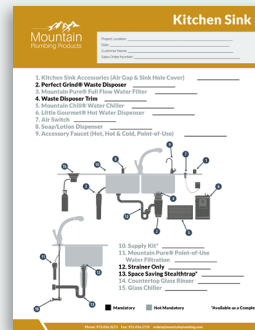

Use the kitchen fixture planning diagrams to simplify your product selection and complete your design.

mountainplumbing.com/fixture-planning-diagrams

Kitchen Sink

Bar/Prep Sink

Section Pricing

Scan the QR Code to view prices digitally or download the interactive price PDF.