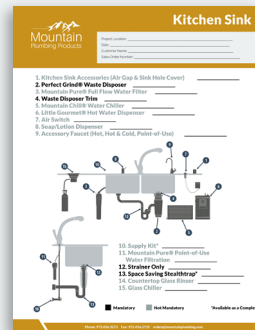

mountainplumbing.com/fixture-planning-diagrams

Kitchen Sink

Bar/Prep Sink

Section Pricing

Scan the QR Code to view prices digitally or download the interactive price PDF.

MT300 [↗](#)

Standard Finishes

MT300/BRN	\$127
MT300/BRS	\$80
MT300/CHBRZ	\$242
MT300/CPB	\$122
MT300/MB	\$136
MT300/ORB	\$136
MT300/PN	\$127
MT300/PS	\$54
MT300/ORBC	\$173
MT300/VB	\$136