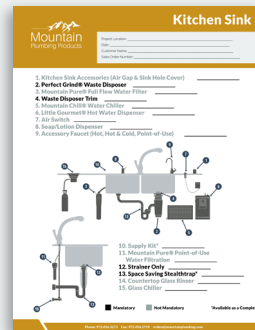

Group 1 Finishes

All Group 1 Finishes \$280

Group 2 Finishes

All Group 2 Finishes \$386

KITCHEN ACCESSORIES

Pricing Supplement

Fixture Planning Diagrams

Use the kitchen fixture planning diagrams to simplify your product selection and complete your design.

mountainplumbing.com/fixture-planning-diagrams

Kitchen Sink

Bar/Prep Sink

Section Pricing

Scan the QR Code to view prices digitally or download the interactive price PDF.

MT300 [↗](#)

Standard Finishes

MT300/BRN	\$131
MT300/BRS	\$82
MT300/CHBRZ	\$249
MT300/CPB	\$126
MT300/MB	\$140
MT300/ORB	\$140
MT300/PN	\$131
MT300/PS	\$56
MT300/ORBC	\$178
MT300/VB	\$140