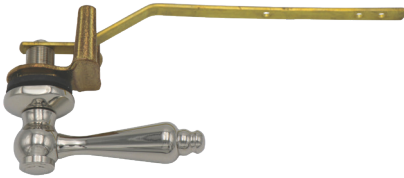

Front Mount Toilet Tank Lever - Icera F-65, AXENT

MT65
This traditional style front mount toilet tank lever is the perfect finishing touch to your toilet. Available in a variety of finishes to match every fixture in your bathroom.

Fits Icera "Julien", "Riose", "Vanier", & "Willshire" Model Toilets

Fits AXENT Model Toilets

Standard Finishes

MT65/BRN	Brushed Nickel	$ 102
MT65/CHBRZ	Champagne Bronze	$ 161
MT65/MB	Matte Black	$ 136
MT65/ORB	Oil Rubbed Bronze	$ 122
MT65/PN	Polished Nickel	$ 102
MT65/ULB	Unlacquered Brass	$ 68
MT65/VB	Venetian Bronze	$ 122

Group 1 Finishes

All Group 1 Finishes **$ 136**

Group 2 Finishes

All Group 2 Finishes **$ 161**