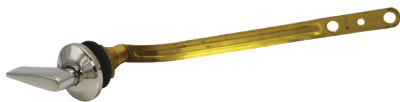

Front Mount Toilet Tank Lever - Kohler Model Toilets K-3486, K-3651

MT9461
This traditional style side mount toilet tank lever is the perfect finishing touch to your toilet. Available in a variety of finishes to match every fixture in your bathroom.

Kohler Model Toilets: K-3486, K-3651

Standard Finishes

MT9461/BRN	Brushed Nickel	$ 68
MT9461/CHBRZ	Champagne Bronze	$ 179
MT9461/MB	Matte Black	$ 127
MT9461/ORB	Oil Rubbed Bronze	$ 92
MT9461/PN	Polished Nickel	$ 68
MT9461/ULB	Unlacquered Brass	$ 55
MT9461/VB	Venetian Bronze	$ 92

Group 1 Finishes

All Group 1 Finishes	$ 127

Group 2 Finishes

All Group 2 Finishes	$ 179