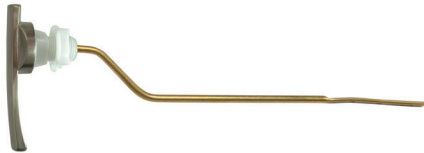

## Section Contents

Kohler **251**

TOTO **252 - 253**

AXENT **253 - 254**

Icera **254**

Wax Rings **254**

### Side Mount Toilet Tank Lever - Kohler Wellworth Model Toilets

**MT9379**  
This traditional style side mount toilet tank lever is the perfect finishing touch to your toilet. Available in a variety of finishes to match every fixture in your bathroom.