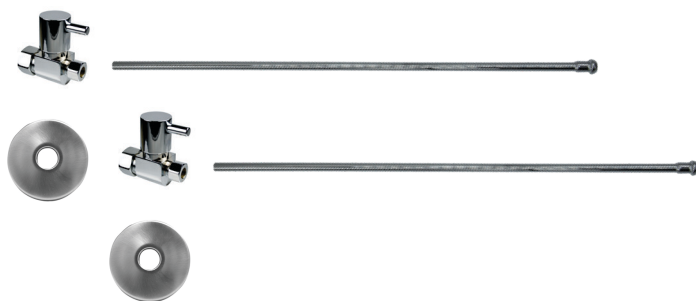

Group 2 Finishes

All Group 2 Finishes **$ 917**

**1/2" Compression (5/8" O.D.) Inlet
x 3/8" O.D. Compression Outlet**