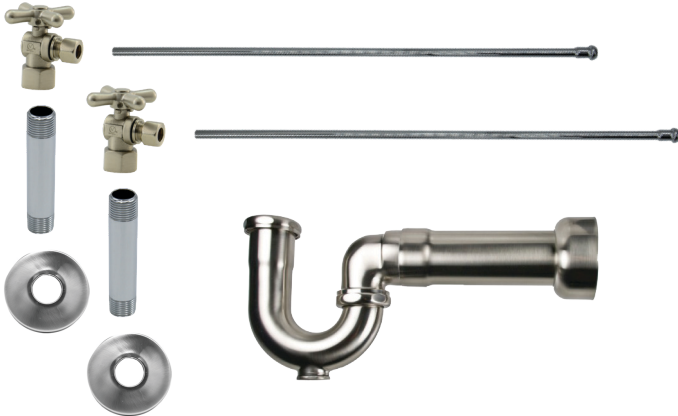

Brass Cross Handle with 1/4 Turn Ball Valve - Lead Free

(Angle - New England/Massachusetts P-Trap)

1/2" Female IPS Inlet x 3/8" O.D. Compression Outlet