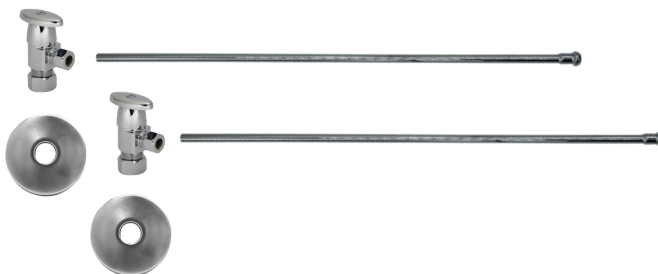

1/2" Compression (5/8" O.D.) Inlet x 3/8" O.D. Compression Outlet