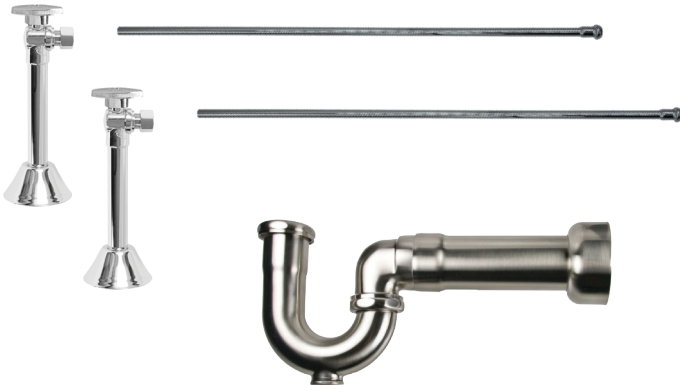

Brass Oval Handle with 1/4 Turn Ball Valve - Lead Free

(Sweat - Angle - New England/Massachusetts P-Trap)

Oval Handle (valve MT316-NL)

MT316MASS-NL

Complete Lavatory Supply Kits with New England/Massachusetts P-Trap include everything you need to install your bathroom lavatory sink. This angle sweat valve is traditionally styled with a brass oval handle.

- 2 - MT316-NL Angle Sweat Valves
- 2 - MT432X 3/8" x 20" Rigid Supply Tubes
- 1 - MT304X 1-1/4" x 1-1/2" x 11" P-Trap

Standard Finishes

MT316MASS-NL/BRN	Brushed Nickel	$ 737
MT316MASS-NL/CHBRZ	Champagne Bronze	$ 1189
MT316MASS-NL/CPB	Polished Chrome	$ 584
MT316MASS-NL/MB	Matte Black	$ 900
MT316MASS-NL/ORB	Oil Rubbed Bronze	$ 812
MT316MASS-NL/PN	Polished Nickel	$ 737
MT316MASS-NL/ULB	Unlacquered Brass	$ 584
MT316MASS-NL/VB	Venetian Bronze	$ 812

Group 1 Finishes

All Group 1 Finishes $ 900

Group 2 Finishes

All Group 2 Finishes $ 1189

1/2" Copper Sweat Inlet x 3/8" O.D. Compression Outlet