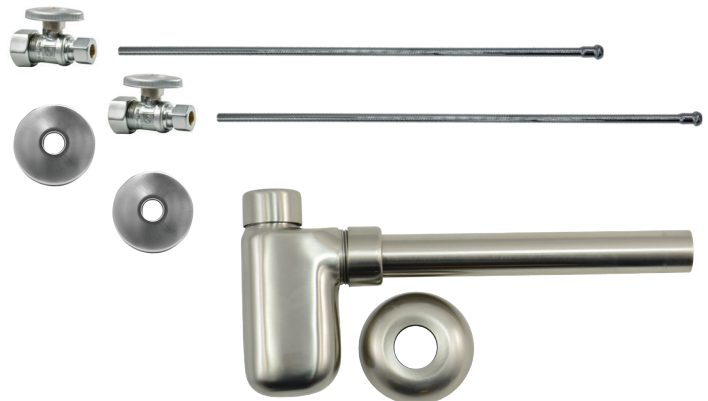

Group 2 Finishes

All Group 2 Finishes **$ 1332**

1/2" Compression (5/8" O.D.) Inlet x 3/8" O.D. Compression Outlet