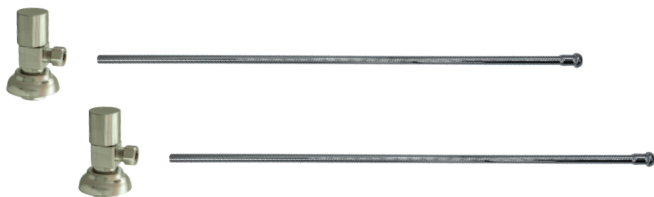

Group 1 Finishes

All Group 1 Finishes \$ 587

Group 2 Finishes

All Group 2 Finishes \$ 758

1/2" Compression (5/8" O.D.) Inlet x 3/8" O.D. Compression Outlet

Contemporary Round Handle with 1/4 Turn Ceramic Disc Cartridge Valve - Lead Free (Angle - No Trap)

1/2" Female IPS Inlet x 3/8" O.D. Compression Outlet

Round Handle (valve MT6004-NL)

MT6931-NL

Complete Lavatory Supply Kits include everything you need to install your bathroom lavatory sink. Our round handle angle valve is designed for a contemporary look.