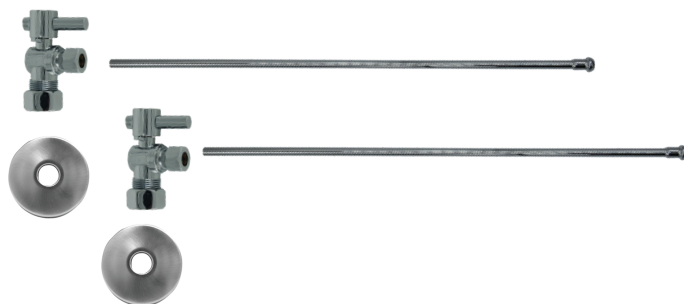

Group 2 Finishes

All Group 2 Finishes $ 758

1/2" Compression (5/8" O.D.) Inlet x 3/8" O.D. Compression Outlet