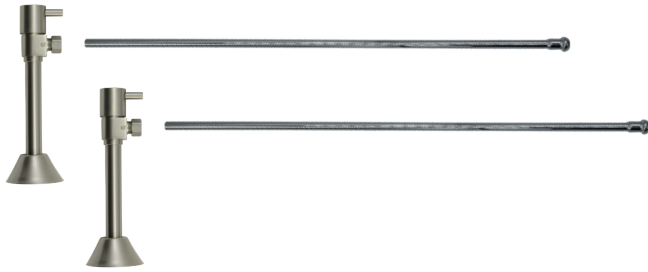

Contemporary Lever Handle with 1/4 Turn Ceramic Disc Cartridge Valve - Lead Free (Sweat - Angle - No Trap)

1/2" Copper Sweat Inlet x 3/8" O.D. Compression Outlet

Lever Handle (valve MT516L-NL)

MT7122L-NL

Complete Lavatory Supply Kits include everything you need to install your bathroom lavatory sink. This angle sweat valve is a contemporary styled valve with a lever handle.

- 2 - MT516L-NL Angle Sweat Valves
- 2 - MT432X 3/8" x 20" Rigid Supply Tubes

Standard Finishes

MT7122L-NL/BRN	Brushed Nickel	$ 612
MT7122L-NL/CHBRZ	Champagne Bronze	$ 917
MT7122L-NL/CPB	Polished Chrome	$ 429
MT7122L-NL/MB	Matte Black	$ 804
MT7122L-NL/ORB	Oil Rubbed Bronze	$ 713
MT7122L-NL/PN	Polished Nickel	$ 612
MT7122L-NL/ULB	Unlacquered Brass	$ 429
MT7122L-NL/VB	Venetian Bronze	$ 713

Group 1 Finishes

All Group 1 Finishes **$ 804**

Group 2 Finishes

All Group 2 Finishes **$ 917**

For Supply Kit Component Valves See Pages 147 - 158

For Supply Kit Component Parts See Pages 161 - 164

Notes: