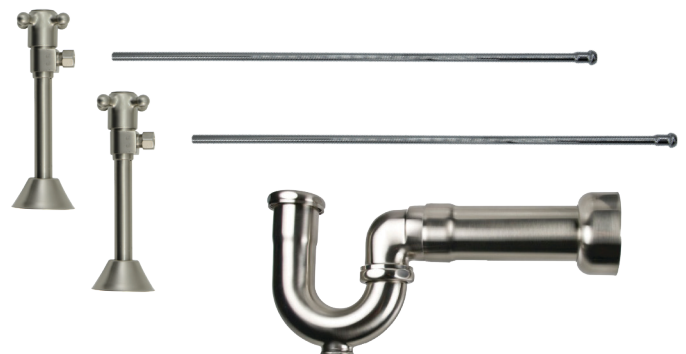

1/2" Copper Sweat Inlet x 3/8" O.D. Compression Outlet