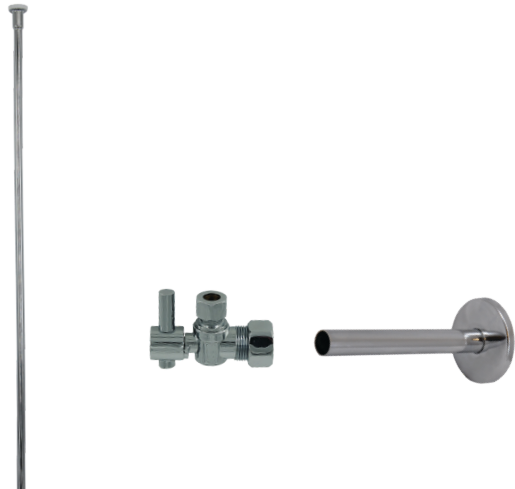

Mini Lever Handle with 1/4 Turn Ball Valve - Lead Free

(Cover Tube - Flat Head Riser Supply Tube)

1/2" Compression (5/8" O.D.) Inlet x 3/8" O.D. Compression Outlet

Lever Handle (valve MT521-NL)

MT582BL-NL

Complete Toilet Supply Kits include everything you need to install your toilet or bidet. Our lever handle angle valve is designed for a contemporary look.

- 1 - MT4390X Cover Tube
- 1 - MT521-NL Lever Handle Angle Valve
- 1 - MT436X 20" Flat Head Riser Supply Tube

Standard Finishes

MT582BL-NL/BRN	Brushed Nickel	$ 259
MT582BL-NL/CHBRZ	Champagne Bronze	$ 424
MT582BL-NL/CPB	Polished Chrome	$ 185
MT582BL-NL/MB	Matte Black	$ 337
MT582BL-NL/PN	Polished Nickel	$ 259

Group 1 Finishes

All Group 1 Finishes	$ 337

Group 2 Finishes

All Group 2 Finishes	$ 424

Notes: