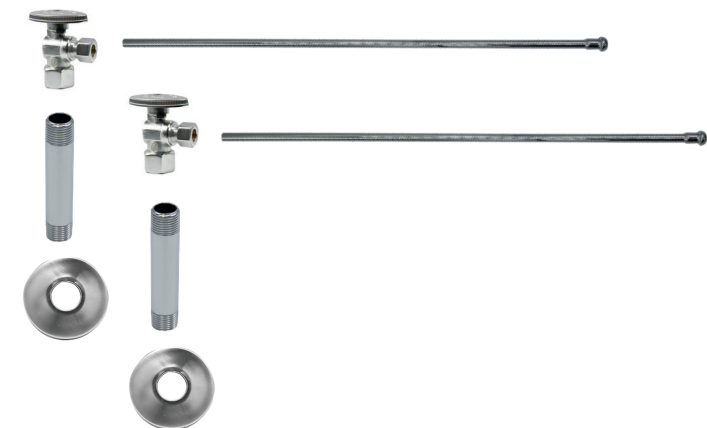

MT432X

Bull nose supply tube risers with metal end piece for lavatory connections.

- Rigid Supply Tube
- 3/8" O.D. x 20" Long
- Available in 20" only
- Lead Free Material
- Can be hand formed for installation, but a spring bender is recommended

(Angle - No Trap)

1/2" Female IPS Inlet x 3/8" O.D. Compression Outlet

Oval Handle (valve MT401-NL)

MT4934-NL

Complete Lavatory Supply Kits include everything you need to install your bathroom lavatory sink. Our oval handle angle valve is designed for a traditional look.

- 2 - MT401-NL Angle Valves
- 2 - MT432X 3/8" x 20" Rigid Supply Tubes
- 2 - MT450X 1/2" x 4" Pipe Nipples
- 2 - MT442X Sure Grip Flanges

Standard Finishes

MT4934-NL/BRN	Brushed Nickel	\$ 500
MT4934-NL/CHBRZ	Champagne Bronze	\$ 861
MT4934-NL/CPB	Polished Chrome	\$ 363
MT4934-NL/MB	Matte Black	\$ 620
MT4934-NL/ORB	Oil Rubbed Bronze	\$ 541
MT4934-NL/PN	Polished Nickel	\$ 500
MT4934-NL/ULB	Unlacquered Brass	\$ 363
MT4934-NL/VB	Venetian Bronze	\$ 541