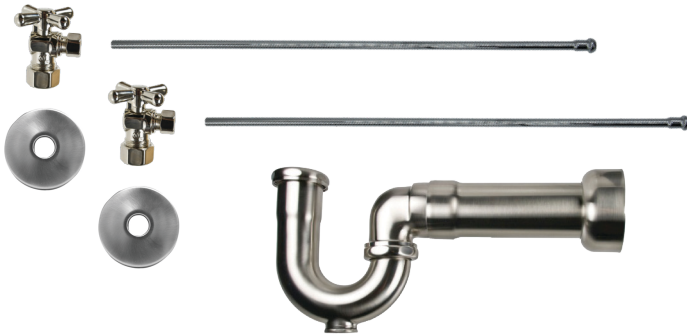

Group 1 Finishes

All Group 1 Finishes \$ 1017

Group 2 Finishes

All Group 2 Finishes \$ 1366

1/2" Compression (5/8" O.D.) Inlet x 3/8" O.D. Compression Outlet

Brass Cross Handle with 1/4 Turn Ball Valve - Lead Free

(Angle - New England/Massachusetts P-Trap)

1/2" Compression (5/8" O.D.) Inlet x 3/8" O.D. Compression Outlet

Lavatory Supply Kit - New England Trap Mini Cross Handle (valve MT621-NL)

MT621MASS-NL

Complete Lavatory Supply Kits with New England/Massachusetts P-Trap include everything you need to install your bathroom lavatory sink. Our cross handle angle valve is designed for a traditional look.