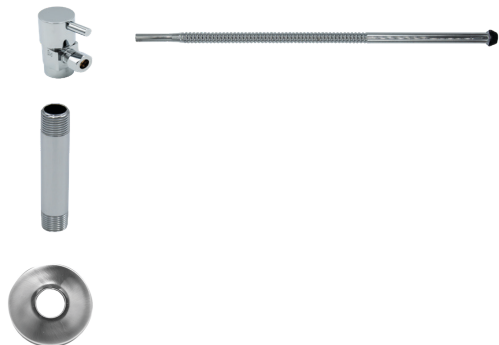

Contemporary Lever Handle with 1/4 Turn Ceramic Disc Cartridge Valve - Lead Free (Angle - Corrugated Supply Tube)

1/2" Female IPS Inlet x 3/8" O.D. Compression Outlet