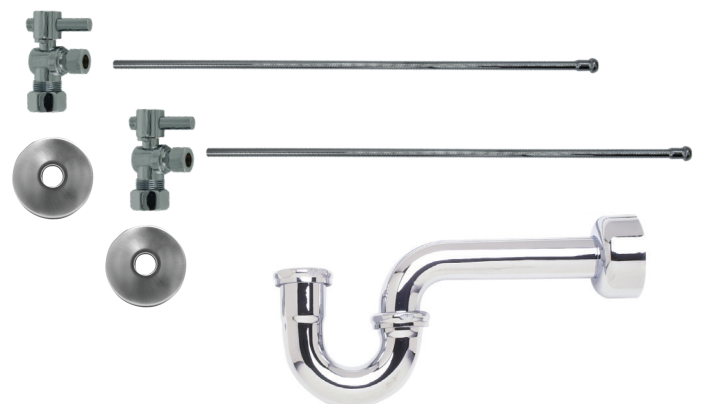

MT5432-NL

Complete Lavatory Supply Kits with P-Trap include everything you need to install your bathroom lavatory sink. Our lever handle angle valve is designed for a contemporary look.

- 2 - MT521-NL Angle Valves
- 2 - MT432X 3/8" x 20" Rigid Supply Tubes
- 2 - MT441X Sure Grip Flanges
- 1 - MT302X 1-1/2" x 1-1/2" P-Trap
- 1 - MT313X High Box Flange

Group 1 Finishes

All Group 1 Finishes \$ 936

Group 2 Finishes

All Group 2 Finishes \$ 1214

1/2" Compression (5/8" O.D.) Inlet x 3/8" O.D. Compression Outlet

Brass Oval Handle with 1/4 Turn Ball Valve - Lead Free