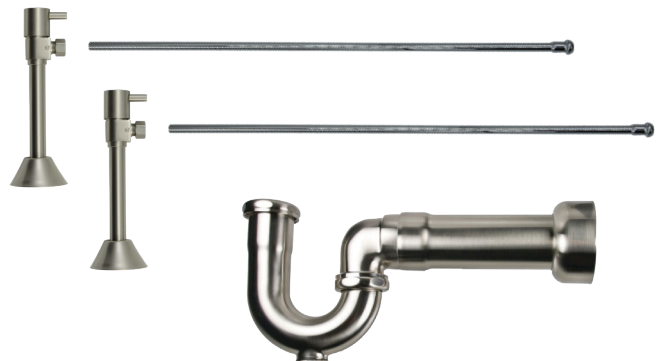

1/2" Copper Sweat Inlet x 3/8" O.D. Compression Outlet