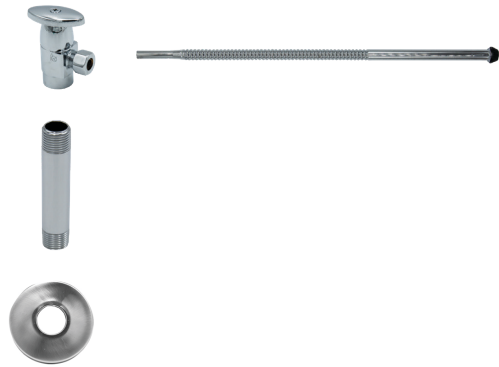

Brass Oval Handle with 1/4 Turn Ceramic Disc Cartridge Valve - Lead Free

(Angle - Corrugated Supply Tube)

1/2" Female IPS Inlet x 3/8" O.D. Compression Outlet