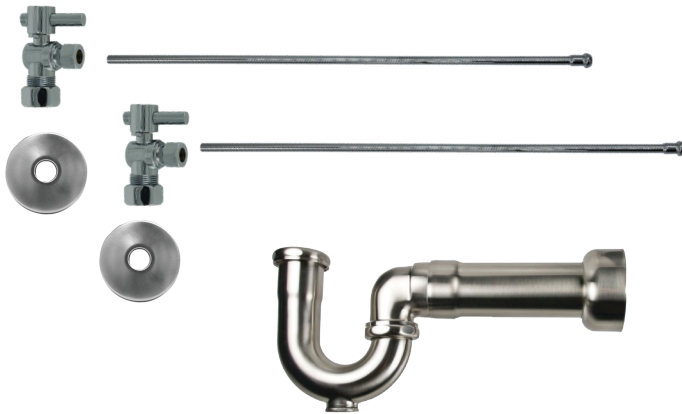

Mini Lever Handle with 1/4 Turn Ball Valve - Lead Free

(Angle - New England/Massachusetts P-Trap)

1/2" Compression (5/8" O.D.) Inlet x 3/8" O.D. Compression Outlet

Lever Handle (valve MT521-NL)

MT521MASS-NL

Complete Lavatory Supply Kits with New England/Massachusetts P-Trap include everything you need to install your bathroom lavatory sink. Our lever handle angle valve is designed for a contemporary look.

- 2 - MT521-NL Angle Valves
- 2 - MT432X 3/8" x 20" Rigid Supply Tubes
- 2 - MT441X Sure Grip Flanges
- 1 - MT304X 1-1/4" x 1-1/2" x 11" P-Trap

Standard Finishes

MT521MASS-NL/BRN	Brushed Nickel	$ 688
MT521MASS-NL/CHBRZ	Champagne Bronze	$ 1247
MT521MASS-NL/CPB	Polished Chrome	$ 508
MT521MASS-NL/MB	Matte Black	$ 935
MT521MASS-NL/ORB	Oil Rubbed Bronze	$ 774
MT521MASS-NL/PN	Polished Nickel	$ 688
MT521MASS-NL/ULB	Unlacquered Brass	$ 508
MT521MASS-NL/VB	Venetian Bronze	$ 774

Group 1 Finishes

All Group 1 Finishes $ 935

Group 2 Finishes

All Group 2 Finishes $ 1247

Notes: