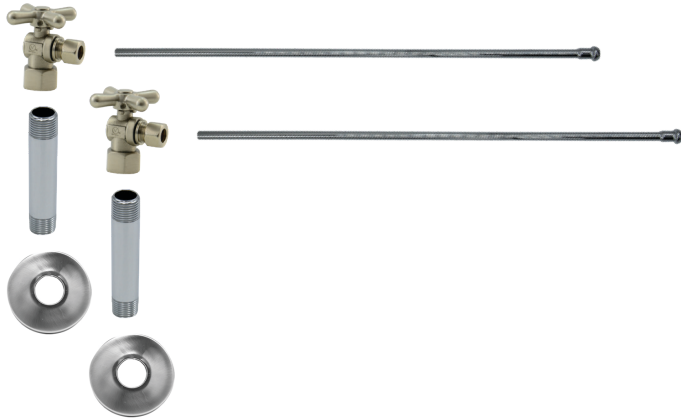

Brass Cross Handle with 1/4 Turn Ball Valve - Lead Free

(Angle - No Trap)

1/2" Female IPS Inlet x 3/8" O.D. Compression Outlet