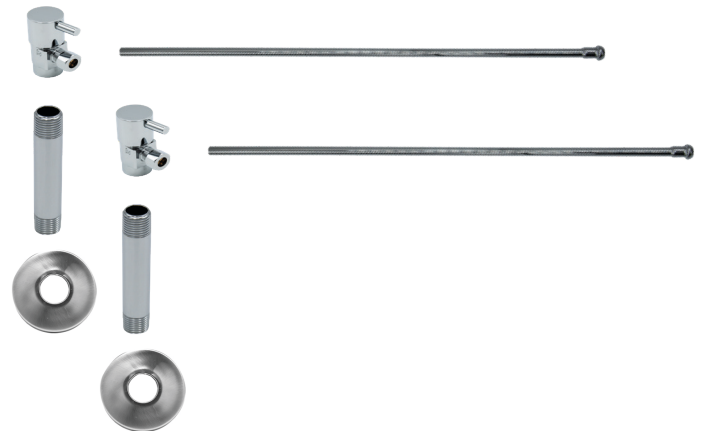

1/2" Female IPS Inlet x 3/8" O.D. Compression Outlet