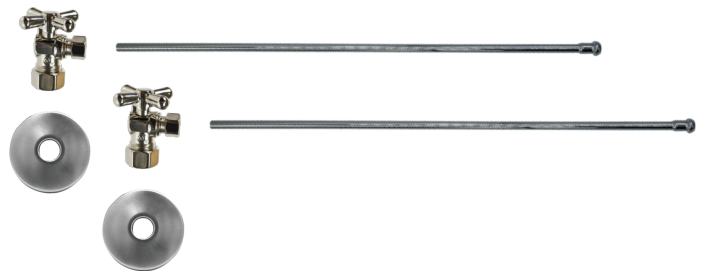

Group 1 Finishes

All Group 1 Finishes	\$ 55
----------------------	-------

Group 2 Finishes

All Group 2 Finishes	\$ 91
----------------------	-------

Flat Head Riser Supply Tube For Toilet - 20"

MT436X

Flat head supply tube risers with plastic end piece for toilet connections.

Group 1 Finishes

All Group 1 Finishes **\$ 857**

Group 2 Finishes

All Group 2 Finishes **\$ 1019**

Cross Handle (valve MT621-NL)

MT493BX-NL

Complete Lavatory Supply Kits include everything you need to install your bathroom lavatory sink. Our cross handle angle valve is designed for a traditional look.

- 2 - MT621-NL Angle Valves
- 2 - MT432X 3/8" x 20" Rigid Supply Tubes
- 2 - MT441X Sure Grip Flanges

Standard Finishes

MT493BX-NL/BRN	Brushed Nickel	\$ 432
MT493BX-NL/CHBRZ	Champagne Bronze	\$ 758
MT493BX-NL/CPB	Polished Chrome	\$ 308
MT493BX-NL/MB	Matte Black	\$ 587
MT493BX-NL/ORB	Oil Rubbed Bronze	\$ 476
MT493BX-NL/PN	Polished Nickel	\$ 432
MT493BX-NL/ULB	Unlacquered Brass	\$ 308
MT493BX-NL/VB	Venetian Bronze	\$ 476

Group 1 Finishes

All Group 1 Finishes **\$ 587**

Group 2 Finishes

All Group 2 Finishes **\$ 758**

1/2" Compression (5/8" O.D.) Inlet x 3/8" O.D. Compression Outlet

Brass Cross Handle with 1/4 Turn Ceramic Disc Cartridge Valve - Lead Free