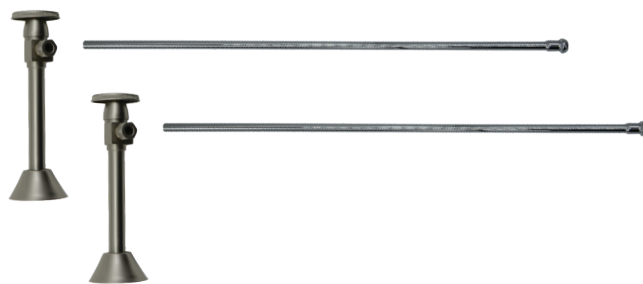

1/2" Copper Sweat Inlet x 3/8" O.D. Compression Outlet