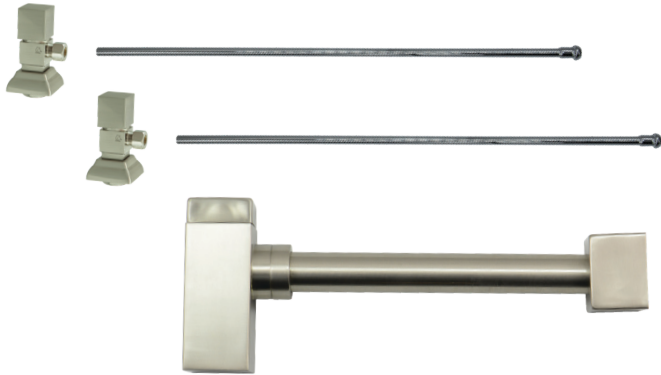

- 2 - MT521-NL Angle Valves
- 2 - MT432X 3/8" x 20" Rigid Supply Tubes
- 2 - MT441X Sure Grip Flanges
- 1 - MT2000-2 1-1/4" x 1-1/4" Lavatory Trap w/ Flange

Standard Finishes

MT6002-NL/BRN	Brushed Nickel	\$ 875
MT6002-NL/CHBRZ	Champagne Bronze	\$ 1553
MT6002-NL/CPB	Polished Chrome	\$ 680
MT6002-NL/MB	Matte Black	\$ 1155
MT6002-NL/ORB	Oil Rubbed Bronze	\$ 1009
MT6002-NL/PN	Polished Nickel	\$ 875
MT6002-NL/ULB	Unlacquered Brass	\$ 680
MT6002-NL/VB	Venetian Bronze	\$ 1009

Group 1 Finishes

All Group 1 Finishes **\$ 1155**

Group 2 Finishes

All Group 2 Finishes **\$ 1553**

1/2" Compression (5/8" O.D.) Inlet x 3/8" O.D. Compression Outlet

Contemporary Square Handle with 1/4 Turn Ceramic Disc Cartridge Valve - Lead Free (Angle - Square Bottle Trap)

1/2" Compression (5/8" O.D.) Inlet x 3/8" O.D. Compression Outlet

Square Handle (valve MT5004-NL)

MT7001-NL

Complete Lavatory Supply Kits with Decorative Square Bottle Trap include everything you need to install your bathroom lavatory sink. Our square handle angle valve is designed for a contemporary look.