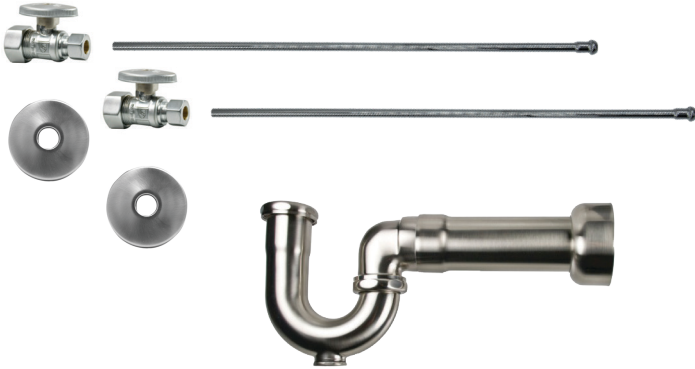

- 2 - MT5001L-NL Angle Valves
- 2 - MT432X 3/8" x 20" Rigid Supply Tubes
- 2 - MT450X 1/2" x 4" Pipe Nipples
- 2 - MT442X Sure Grip Flanges
- 1 - MT304X 1-1/4" x 1-1/2" x 11" P-Trap

Standard Finishes

MT3045-NL/BRN	Brushed Nickel	\$ 892
MT3045-NL/CHBRZ	Champagne Bronze	\$ 1571
MT3045-NL/CPB	Polished Chrome	\$ 629
MT3045-NL/MB	Matte Black	\$ 1218
MT3045-NL/ORB	Oil Rubbed Bronze	\$ 1015
MT3045-NL/PN	Polished Nickel	\$ 892
MT3045-NL/ULB	Unlacquered Brass	\$ 629
MT3045-NL/VB	Venetian Bronze	\$ 1015

Group 1 Finishes

All Group 1 Finishes	\$ 1218
----------------------	----------------

Group 2 Finishes

All Group 2 Finishes	\$ 1571
----------------------	----------------

Notes:

Brass Oval Handle with 1/4 Turn Ball Valve - Lead Free

(Straight - New England/Massachusetts P-Trap)

**1/2" Compression (5/8" O.D.) Inlet
x 3/8" O.D. Compression Outlet**

Oval Handle (valve MT410-NL)

MT410MASS-NL

Complete Lavatory Supply Kits with New England/Massachusetts P-Trap include everything you need to install your bathroom lavatory sink. Our oval handle straight valve is designed for a traditional look.