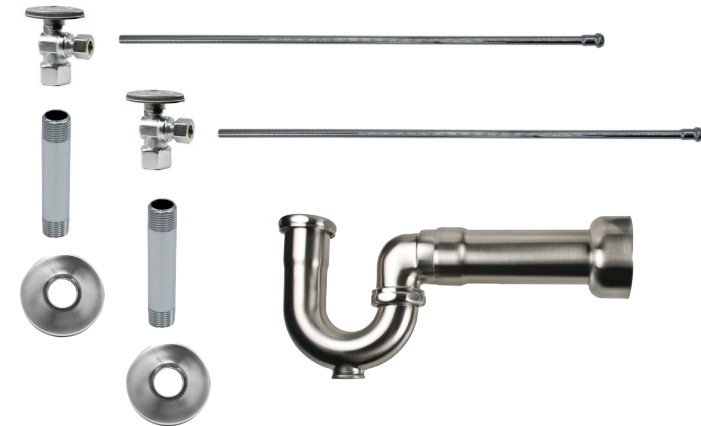

Group 1 Finishes

All Group 1 Finishes \$ 935

Group 2 Finishes

All Group 2 Finishes \$ 1247

Notes:

Brass Oval Handle with 1/4 Turn Ball Valve - Lead Free

(Angle - New England/Massachusetts P-Trap)

1/2" Female IPS Inlet x 3/8" O.D. Compression Outlet

Oval Handle (valve MT401-NL)

MT401MASS-NL

Complete Lavatory Supply Kits with New England/Massachusetts P-Trap include everything you need to install your bathroom lavatory sink. Our oval handle angle valve is designed for a traditional look.