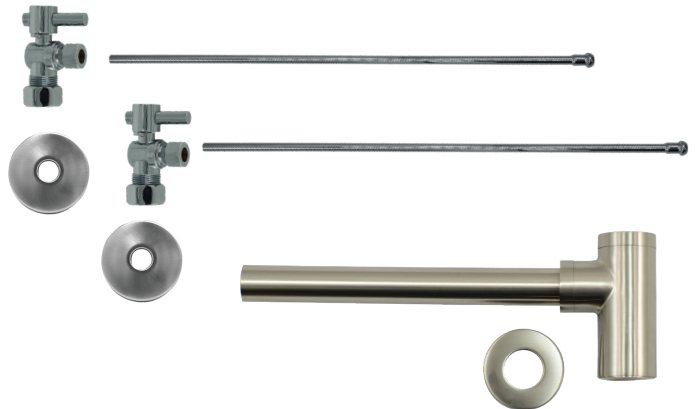

Lever Handle (valve MT521-NL)

MT6002-NL

Complete Lavatory Supply Kits with Decorative Round Bottle Trap w/ Clean-Out Plug include everything you need to install your bathroom lavatory sink. Our lever handle angle valve is designed for a contemporary look.

- 2 - MT521-NL Angle Valves
- 2 - MT432X 3/8" x 20" Rigid Supply Tubes
- 2 - MT441X Sure Grip Flanges
- 1 - MT2000-2 1-1/4" x 1-1/4" Lavatory Trap w/ Flange

Standard Finishes

MT6002-NL/BRN	Brushed Nickel	\$ 875
MT6002-NL/CHBRZ	Champagne Bronze	\$ 1553
MT6002-NL/CPB	Polished Chrome	\$ 680
MT6002-NL/MB	Matte Black	\$ 1155
MT6002-NL/ORB	Oil Rubbed Bronze	\$ 1009
MT6002-NL/PN	Polished Nickel	\$ 875
MT6002-NL/ULB	Unlacquered Brass	\$ 680
MT6002-NL/VB	Venetian Bronze	\$ 1009

Group 1 Finishes

All Group 1 Finishes **\$ 1155**

Group 2 Finishes

All Group 2 Finishes **\$ 1553**

1/2" Compression (5/8" O.D.) Inlet x 3/8" O.D. Compression Outlet

Contemporary Square Handle with 1/4 Turn Ceramic Disc Cartridge Valve - Lead Free (Angle - Square Bottle Trap)