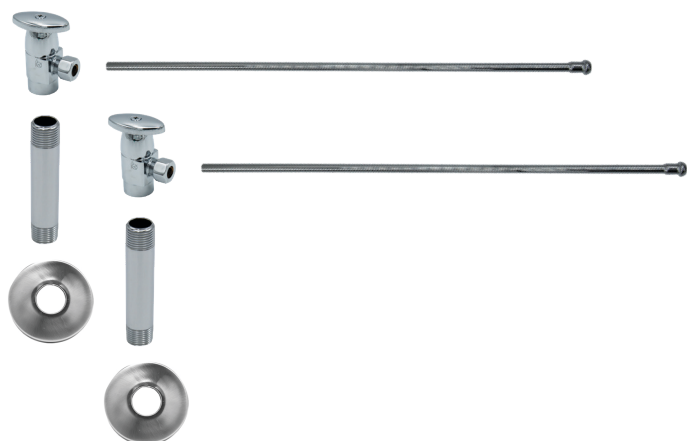

- 2 - MT403-NL Angle Valves
- 2 - MT432X 3/8" x 20" Rigid Supply Tubes
- 2 - MT441X Sure Grip Flanges

Standard Finishes

MT493BO-NL/BRN	Brushed Nickel	\$ 381
MT493BO-NL/CHBRZ	Champagne Bronze	\$ 680
MT493BO-NL/CPB	Polished Chrome	\$ 285
MT493BO-NL/MB	Matte Black	\$ 519
MT493BO-NL/ORB	Oil Rubbed Bronze	\$ 423
MT493BO-NL/PN	Polished Nickel	\$ 381
MT493BO-NL/ULB	Unlacquered Brass	\$ 285
MT493BO-NL/VB	Venetian Bronze	\$ 423

Group 1 Finishes

All Group 1 Finishes \$ 519

Group 2 Finishes

All Group 2 Finishes \$ 680

1/2" Compression (5/8" O.D.) Inlet x 3/8" O.D. Compression Outlet

Brass Oval Handle with 1/4 Turn Ceramic Disc Cartridge Valve - Lead Free

(Angle - No Trap)

1/2" Female IPS Inlet x 3/8" O.D. Compression Outlet

Oval Handle (valve MT6001-NL)

MT6910-NL

Complete Lavatory Supply Kits include everything you need to install your bathroom lavatory sink. Our deluxe brass oval handle angle valve blends with traditional or contemporary fixtures.