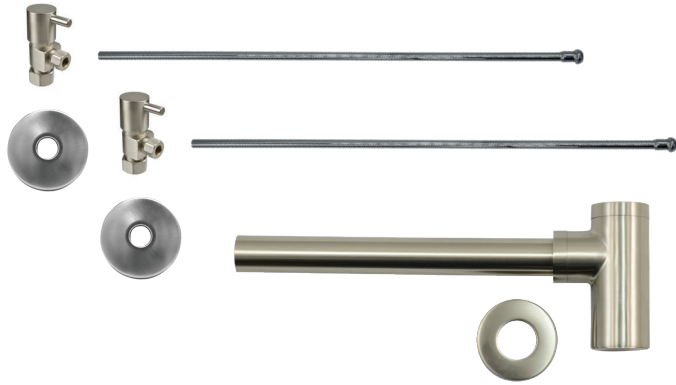

MT7000-NL

Complete Lavatory Supply with Decorative Bottle Trap Kits include everything you need to install your bathroom lavatory sink. Our lever handle angle valve is designed for a contemporary look.

- 2 - MT5003L-NL Angle Valves
- 2 - MT432X 3/8" x 20" Rigid Supply Tubes
- 2 - MT441X Sure Grip Flanges
- 1 - MT1000 1-1/4" x 1-1/4" Lavatory Trap w/ Flange

Standard Finishes

MT7000-NL/BRN	Brushed Nickel	\$ 940
MT7000-NL/CHBRZ	Champagne Bronze	\$ 1817
MT7000-NL/CPB	Polished Chrome	\$ 691
MT7000-NL/MB	Matte Black	\$ 1387
MT7000-NL/ORB	Oil Rubbed Bronze	\$ 1186
MT7000-NL/PN	Polished Nickel	\$ 940
MT7000-NL/ULB	Unlacquered Brass	\$ 691
MT7000-NL/VB	Venetian Bronze	\$ 1186

Group 1 Finishes

All Group 1 Finishes \$ 1387

Group 2 Finishes

All Group 2 Finishes \$ 1817

1/2" Compression (5/8" O.D.) Inlet x 3/8" O.D. Compression Outlet

Contemporary Lever Handle with 1/4 Turn Ceramic Disc Cartridge Valve - Lead Free (Angle - Round Bottle Trap w/ Clean-Out Plug)

1/2" Compression (5/8" O.D.) Inlet x 3/8" O.D. Compression Outlet

Lever Handle (valve MT5003L-NL)

MT9004-NL

Complete Lavatory Supply Kits with Decorative Round Bottle Trap w/ Clean-Out Plug include everything you need to install your bathroom lavatory sink. Our lever handle angle valve is designed for a contemporary look.