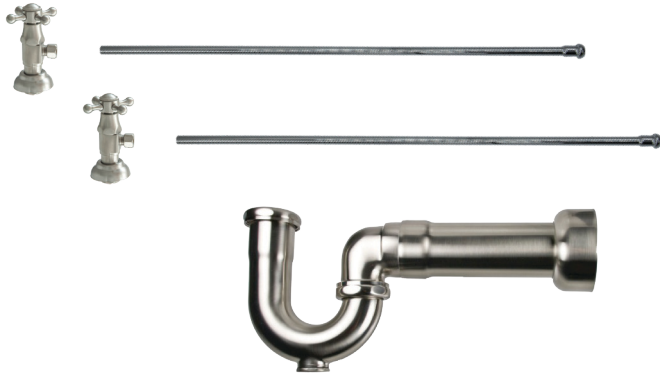

Brass Cross Handle with 1/4 Turn Ceramic Disc Cartridge Valve - Lead Free

(Angle - New England/Massachusetts P-Trap)

1/2" Compression (5/8" O.D.) Inlet x 3/8" O.D. Compression Outlet