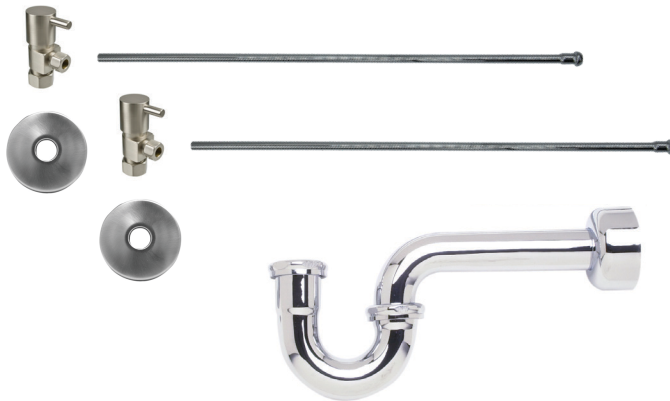

Group 1 Finishes

All Group 1 Finishes \$ 1210

Group 2 Finishes

All Group 2 Finishes \$ 1611

1/2" Compression (5/8" O.D.) Inlet x 3/8" O.D. Compression Outlet

Contemporary Lever Handle with 1/4 Turn Ceramic Disc Cartridge Valve - Lead Free

(Angle - P-Trap 1-1/2" x 1-1/2")

1/2" Compression (5/8" O.D.) Inlet x 3/8" O.D. Compression Outlet

Lever Handle (valve MT5003L-NL)

MT7101-NL

Complete Lavatory Supply Kits with P-Trap include everything you need to install your bathroom lavatory sink. Our lever handle angle valve is designed for a contemporary look.