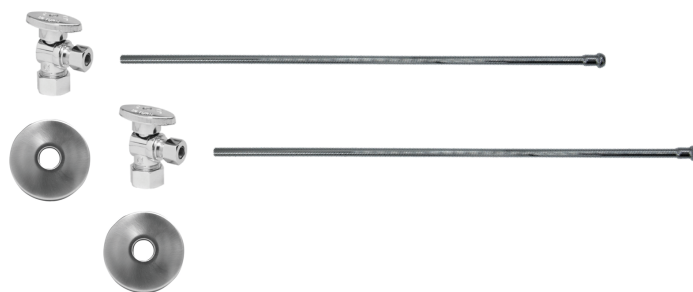

1/2" Compression (5/8" O.D.) Inlet x 3/8" O.D. Compression Outlet