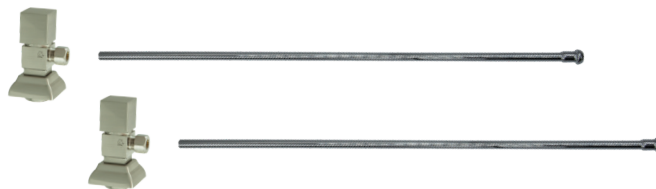

1/2" Compression (5/8" O.D.) Inlet x 3/8" O.D. Compression Outlet