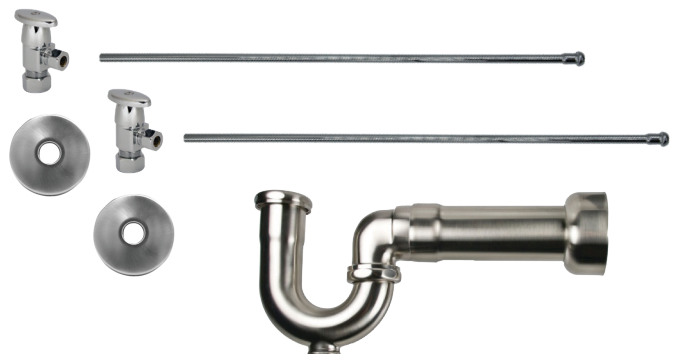

Oval Handle (valve MT6003-NL)

MT3043-NL

Complete Lavatory Supply Kits with New England/Massachusetts P-Trap include everything you need to install your bathroom lavatory sink. Our deluxe brass oval handle angle valve blends with traditional or contemporary fixtures.

- 2 - MT6003-NL Angle Valves
- 2 - MT432X 3/8" x 20" Rigid Supply Tubes
- 2 - MT441X Sure Grip Flanges
- 1 - MT304X 1-1/4" x 1-1/2" x 11" P-Trap

Standard Finishes

MT3043-NL/BRN	Brushed Nickel	\$ 673
MT3043-NL/CHBRZ	Champagne Bronze	\$ 1366
MT3043-NL/CPB	Polished Chrome	\$ 538
MT3043-NL/MB	Matte Black	\$ 1017
MT3043-NL/ORB	Oil Rubbed Bronze	\$ 783
MT3043-NL/PN	Polished Nickel	\$ 673
MT3043-NL/ULB	Unlacquered Brass	\$ 538
MT3043-NL/VB	Venetian Bronze	\$ 783

Group 1 Finishes

All Group 1 Finishes \$ 1017

Group 2 Finishes

All Group 2 Finishes \$ 1366

1/2" Compression (5/8" O.D.) Inlet x 3/8" O.D. Compression Outlet

Brass Cross Handle with 1/4 Turn Ball Valve - Lead Free