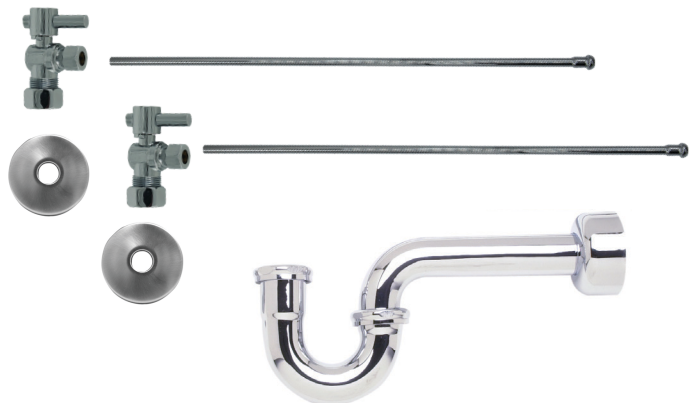

MT5431-NL

Complete Lavatory Supply Kits with P-Trap include everything you need to install your bathroom lavatory sink. Our lever handle angle valve is designed for a contemporary look.

- 2 - MT521-NL Angle Valves
- 2 - MT432X 3/8" x 20" Rigid Supply Tubes
- 2 - MT441X Sure Grip Flanges
- 1 - MT301X 1-1/4" x 1-1/4" P-Trap
- 1 - MT314X High Box Flange

Group 1 Finishes

All Group 1 Finishes \$ 936

Group 2 Finishes

All Group 2 Finishes \$ 1214

1/2" Compression (5/8" O.D.) Inlet x 3/8" O.D. Compression Outlet

Brass Oval Handle with 1/4 Turn Ball Valve - Lead Free