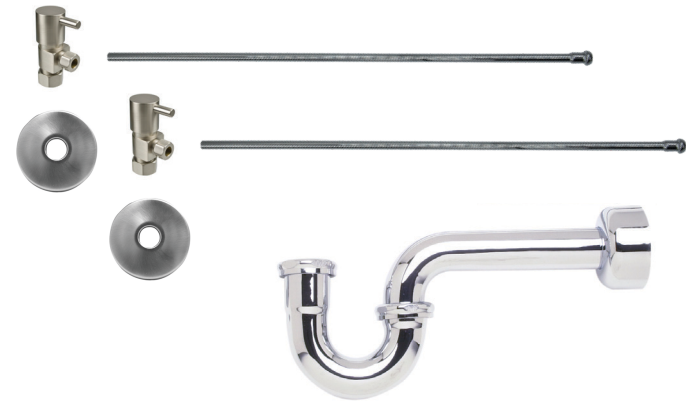

Group 1 Finishes

All Group 1 Finishes \$ 1210

Group 2 Finishes

All Group 2 Finishes \$ 1611

**1/2" Compression (5/8" O.D.) Inlet x
3/8" O.D. Compression Outlet**

Contemporary Lever Handle with 1/4 Turn Ceramic Disc Cartridge Valve - Lead Free (Angle - P-Trap 1-1/4" x 1-1/4")

1/2" Compression (5/8" O.D.) Inlet x 3/8" O.D. Compression Outlet

Lever Handle (valve MT5003L-NL)

MT7100-NL

Complete Lavatory Supply Kits with P-Trap include everything you need to install your bathroom lavatory sink. Our lever handle angle valve is designed for a contemporary look.