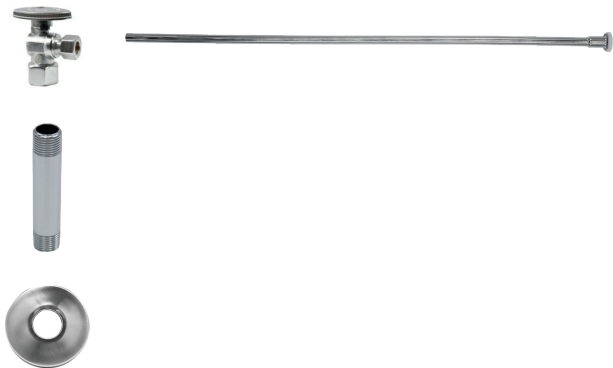

1/2" Female IPS Inlet x 3/8" O.D. Compression Outlet

Oval Handle (valve MT401-NL)

MT4820BOIPS-NL

Complete Toilet Supply Kits include everything you need to install your toilet or bidet. Our oval handle angle valve is designed for a traditional look.