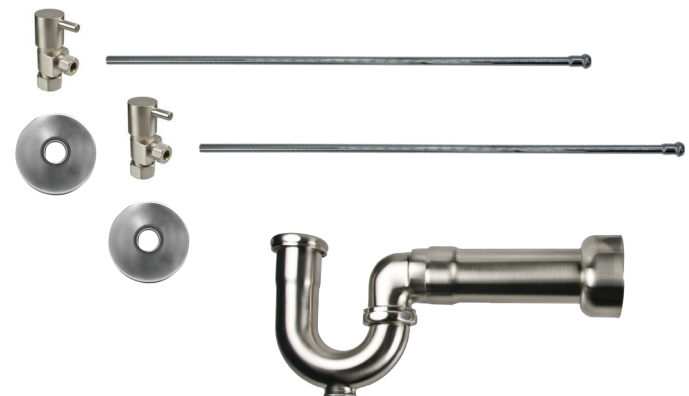

Complete Lavatory Supply Kits with New England/Massachusetts P-Trap include everything you need to install your bathroom lavatory sink. Our lever handle angle valve is designed for a contemporary look.

- 2 - MT5003L-NL Angle Valves
- 2 - MT432X 3/8" x 20" Rigid Supply Tubes
- 2 - MT441X Sure Grip Flanges
- 1 - MT304X 1-1/4" x 1-1/2" x 11" P-Trap

Standard Finishes

MT3041-NL/BRN	Brushed Nickel	\$ 774
MT3041-NL/CHBRZ	Champagne Bronze	\$ 1387
MT3041-NL/CPB	Polished Chrome	\$ 546
MT3041-NL/MB	Matte Black	\$ 1056
MT3041-NL/ORB	Oil Rubbed Bronze	\$ 889
MT3041-NL/PN	Polished Nickel	\$ 774
MT3041-NL/ULB	Unlaquered Brass	\$ 546
MT3041-NL/VB	Venetian Bronze	\$ 889

Group 1 Finishes

All Group 1 Finishes **\$ 1056**

Group 2 Finishes

All Group 2 Finishes **\$ 1387**

1/2" Compression (5/8" O.D.) Inlet x 3/8" O.D. Compression Outlet

Mini Lever Handle with 1/4 Turn Ball Valve - Lead Free