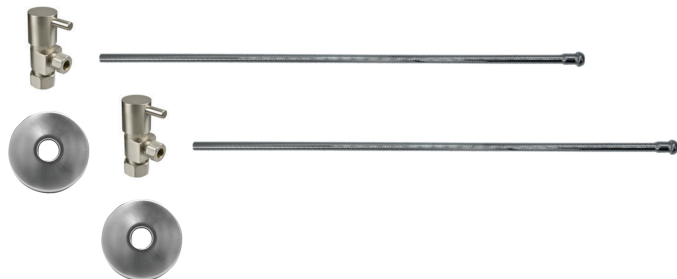

MT5910L-NL

Complete Lavatory Supply Kits include everything you need to install your bathroom lavatory sink. Our lever handle angle valve is designed for a contemporary look.

- 2 - MT5001L-NL Angle Valves
- 2 - MT432X 3/8" x 20" Rigid Supply Tubes
- 2 - MT450X 1/2" x 4" Pipe Nipples
- 2 - MT442X Sure Grip Flanges

Group 1 Finishes

All Group 1 Finishes **\$ 835**

Group 2 Finishes

All Group 2 Finishes **\$ 1082**

1/2" Female IPS Inlet x 3/8" O.D. Compression Outlet

Contemporary Lever Handle with 1/4 Turn Ceramic Disc Cartridge Valve - Lead Free (Angle - No Trap)

1/2" Compression (5/8" O.D.) Inlet x 3/8" O.D. Compression Outlet

Lever Handle (valve MT5003L-NL)

MT5930L-NL

Complete Lavatory Supply Kits include everything you need to install your bathroom lavatory sink. Our lever handle angle valve is designed for a contemporary look.