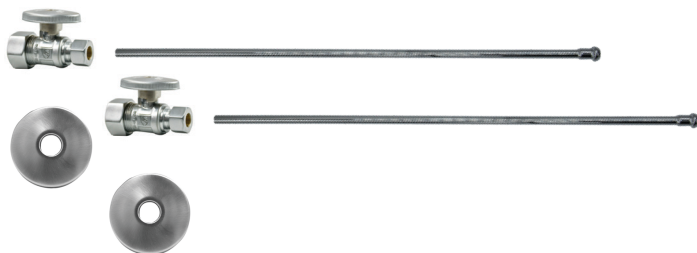

MT5931-NL

Complete Lavatory Supply Kits include everything you need to install your bathroom lavatory sink. Our square handle angle valve is designed for a contemporary look.

- 2 - MT5004-NL Angle Valves
- 2 - MT432X 3/8" x 20" Rigid Supply Tubes

Group 1 Finishes

All Group 1 Finishes **\$ 825**

Group 2 Finishes

All Group 2 Finishes **\$ 917**

1/2" Compression (5/8" O.D.) Inlet x 3/8" O.D. Compression Outlet

Brass Oval Handle with 1/4 Turn Ball Valve - Lead Free

(Straight - No Trap)

**1/2" Compression (5/8" O.D.) Inlet
x 3/8" O.D. Compression Outlet**

Oval Handle (valve MT410-NL)

MT4127-NL

Complete Lavatory Supply Kits include everything you need to install your bathroom lavatory sink. Our oval handle straight valve is designed for a traditional look.

- 2 - MT410-NL Straight Valves
- 2 - MT432X 3/8" x 20" Rigid Supply Tubes
- 2 - MT441X Sure Grip Flanges

Standard Finishes

MT4127-NL/BRN	Brushed Nickel	\$ 357
MT4127-NL/CHBRZ	Champagne Bronze	\$ 646
MT4127-NL/CPB	Polished Chrome	\$ 240
MT4127-NL/MB	Matte Black	\$ 458
MT4127-NL/ORB	Oil Rubbed Bronze	\$ 396
MT4127-NL/PN	Polished Nickel	\$ 357
MT4127-NL/ULB	Unlacquered Brass	\$ 240
MT4127-NL/VB	Venetian Bronze	\$ 396