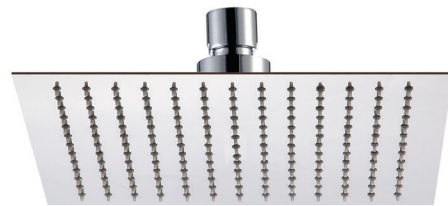

12" Square Rain Head

MT11-12

- Seamless Stainless Steel Construction
- Ultra Slim 2.4mm
- 144 Clog Free Nozzles
- 1/2" IPS Swivel Ball Joint for Angle Adjustment
- 1.6 GPM (2.5 GPM Restrictor Also Included)

Standard Finishes

MT11-12/BRN	Brushed Nickel	$ 728
MT11-12/CPB	Polished Chrome	$ 645
MT11-12/MB	Matte Black	$ 815
MT11-12/ORB	Oil Rubbed Bronze	$ 815
MT11-12/PN	Polished Nickel	$ 728
MT11-12/SG	Satin Gold	$ 963

*Available in these finishes only