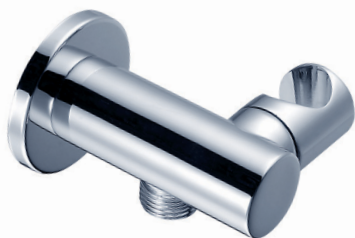

Round Waterway Elbow with Adjustable Handshower Holder (MT41S)

- Solid Brass Construction
- Round Flange Included

Standard Finishes

MT41S/BRN	Brushed Nickel	$ 158
MT41S/CHBRZ	Champagne Bronze	$ 259
MT41S/CPB	Polished Chrome	$ 129
MT41S/MB	Matte Black	$ 194
MT41S/ORB	Oil Rubbed Bronze	$ 177
MT41S/PN	Polished Nickel	$ 158
MT41S/SG	Satin Gold	$ 259
MT41S/ULB	Unlacquered Brass	$ 129
MT41S/VB	Venetian Bronze	$ 177

Group 1 Finishes

All Group 1 Finishes **$ 194**

Group 2 Finishes

All Group 2 Finishes **$ 259**