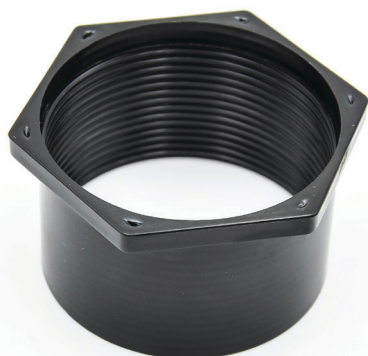

Drain Body - PVC Rough

$ 37

MT605P

- Fits 2" PVC Pipe

Schluter Adaptor

$ 8

MT603A

- Plastic construction
- Allows for installation into fabric waterproofing systems; i.e. Schluter®-KERDI

Kit 1 - PVC Drain Rough Body

$ 60