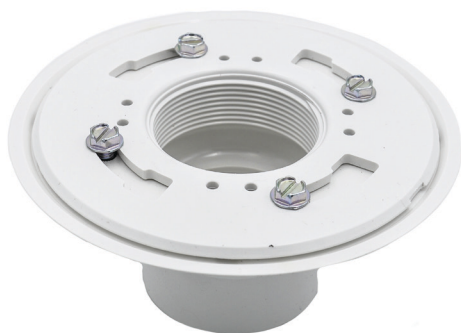

Drain Body - ABS Rough

$ 37

MT605A

- Fits 2" ABS Pipe