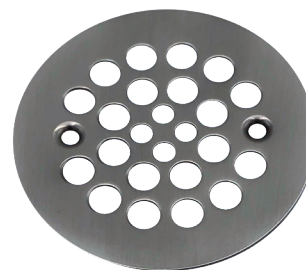

#### MT236

Shower grid features:

- 4-1/4" diameter O.D.
- Grid snaps in place for installation
- Grids are all brass, not stamped steel

Replacement shower grid fits Mountain MT237, Oatey/Casper, Zurn, and many other shower drains.