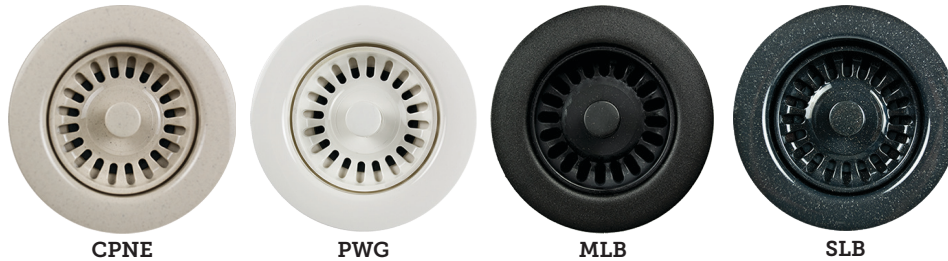

Granite Finishes (Xenoy Molded Plastic)

Plastic Finishes

BL / Black
BNE / Bone
BT / Biscuit
IW / Ice White
PW / Polar White
WH / White
CPP / Polished Chrome

Granite Finishes

CPNE / Champagne
PWG / Polar White Granite
MLB / Matte Lava Black
SLB / Shiny Lava Black