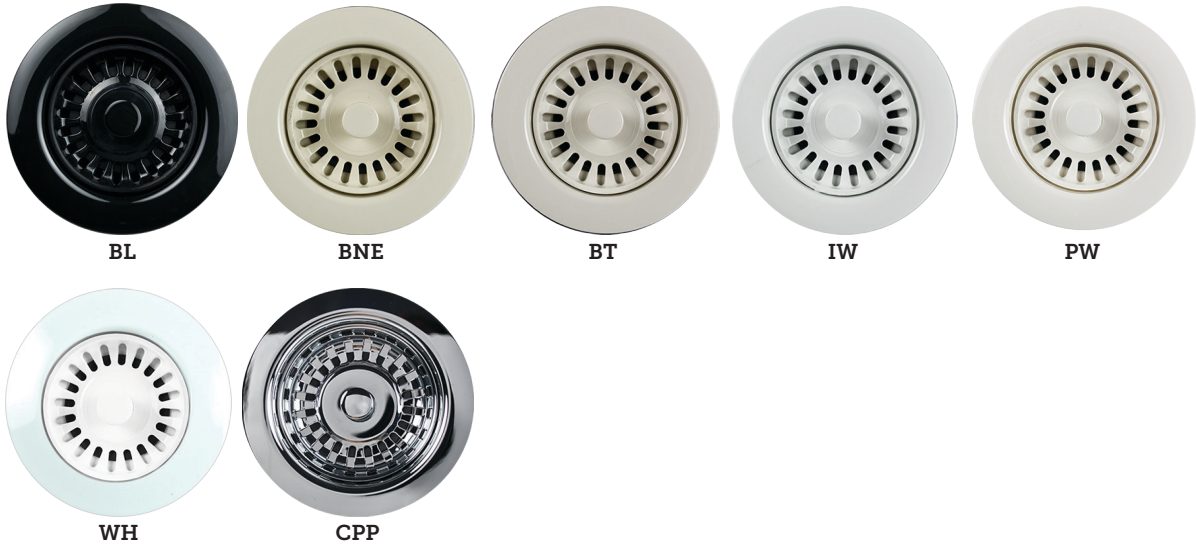

Plastic Finishes (Xenoy Molded Plastic)