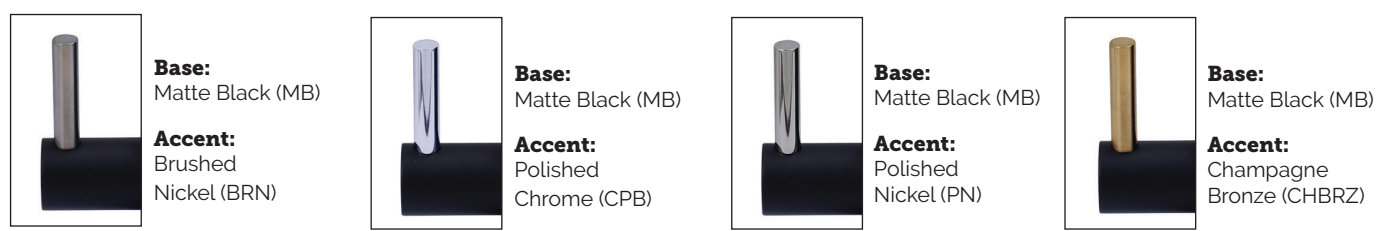

MT1823 Duet Finish Combinations