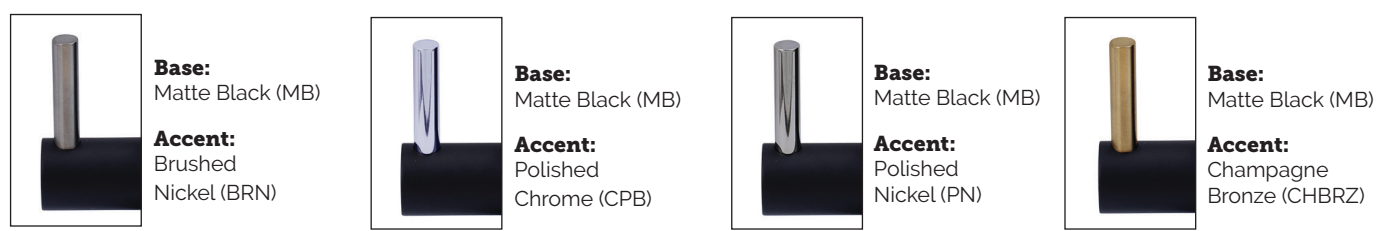

MT1821 Duet Finish Combinations