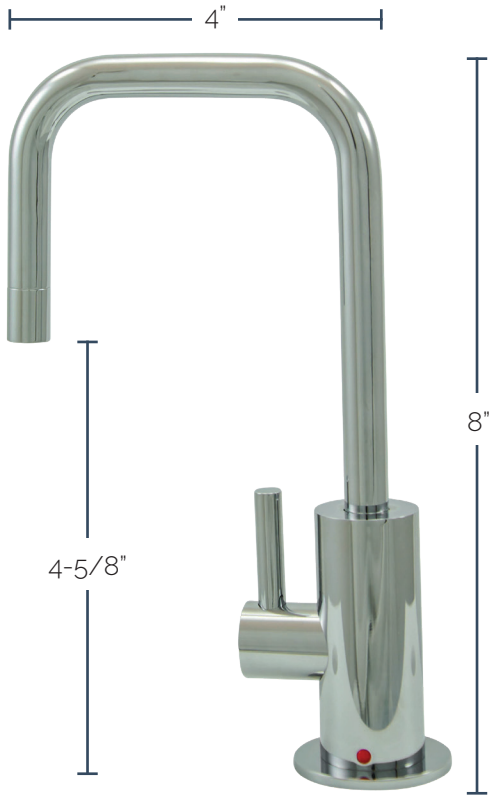

MT1830-NL

Duet

Knurled

Francis Anthony Collection

Hot Water Faucet with Contemporary Round Body & Handle (90° Spout)

MT1830-NL

- These Lead Free faucets are only compatible with The Little Gourmet® heating tank (MT641-3)
- 1/4 Turn Ceramic Cartridge
- 1-3/16" minimum to 1-3/8" maximum mounting hole required
- Heating tank is not included
- This hot water faucet is ICC listed
- Reverse Osmosis Safe

Standard Finishes

MT1830-NL/BRS	Brushed Stainless	$ 797
MT1830-NL/CHBRZ	Champagne Bronze	$ 938
MT1830-NL/CPB	Polished Chrome	$ 473
MT1830-NL/MB	Matte Black	$ 797
MT1830-NL/ORB	Oil Rubbed Bronze	$ 713
MT1830-NL/PVDBRN	PVD Brushed Nickel	$ 523
MT1830-NL/PVDPN	PVD Polished Nickel	$ 523
MT1830-NL/ULB	Unlacquered Brass	$ 473
MT1830-NL/VB	Venetian Bronze	$ 713

Group 1 Finishes

All Group 1 Finishes **$ 797**

Group 2 Finishes

All Group 2 Finishes **$ 938**

Duet Finishes

(Matte Black is the Base Color for All Duet Products)

MT1830-NLD/PVDBRN	Brushed Nickel	$ 860
MT1830-NLD/CHBRZ	Champagne Bronze	$ 860
MT1830-NLD/CPB	Polished Chrome	$ 860
MT1830-NLD/PVDPN	Polished Nickel	$ 860

Knurled Duet Finishes

(Matte Black is the Base Color for All Duet Products)

MT1830-NLDK/PVDBRN	Brushed Nickel	$ 932
MT1830-NLDK/CHBRZ	Champagne Bronze	$ 932
MT1830-NLDK/CPB	Polished Chrome	$ 932
MT1830-NLDK/PVDPN	Polished Nickel	$ 932

Knurled Only

(Knurling Added to Handle and Faucet Tip)

MT1830-NLK/PVDBRN	Brushed Nickel	$ 932
MT1830-NLK/CHBRZ	Champagne Bronze	$ 932
MT1830-NLK/CPB	Polished Chrome	$ 932
MT1830-NLK/PVDPN	Polished Nickel	$ 932

MT1830 Duet Finish Combinations

Base:
Matte Black (MB)
Accent:
Brushed Nickel (BRN)

Base:
Matte Black (MB)
Accent:
Polished Chrome (CPB)

Base:
Matte Black (MB)
Accent:
Polished Nickel (PN)

Base:
Matte Black (MB)
Accent:
Champagne Bronze (CHBRZ)