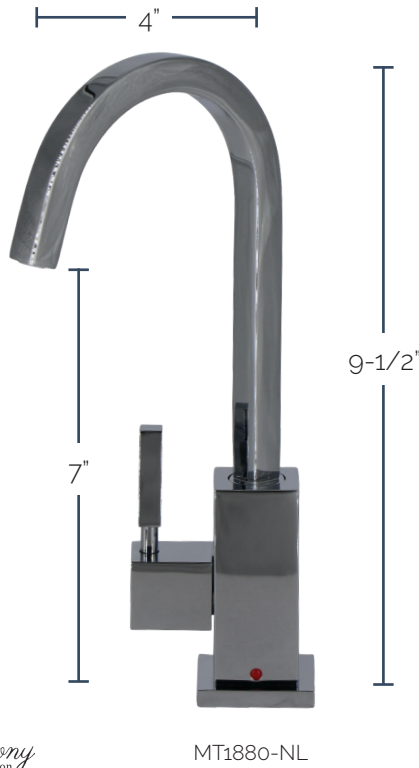

Francis Anthony
Collection 2

Hot Water Faucet with Contemporary Square Body

MT1880-NL

- These Lead Free faucets are only compatible with The Little Gourmet® heating tank (MT641-3)
- 1/4 Turn Ceramic Cartridge
- 1-3/16" minimum to 1-3/8" maximum mounting hole required
- Heating tank is not included
- This hot water faucet is ICC listed
- Reverse Osmosis Safe

Standard Finishes

MT1880-NL/BRS	Brushed Stainless	$ 1044
MT1880-NL/CHBRZ	Champagne Bronze	$ 1228
MT1880-NL/CPB	Polished Chrome	$ 619
MT1880-NL/MB	Matte Black	$ 1044
MT1880-NL/ORB	Oil Rubbed Bronze	$ 934
MT1880-NL/PVDBRN	PVD Brushed Nickel	$ 684
MT1880-NL/PVDPN	PVD Polished Nickel	$ 684
MT1880-NL/ULB	Unlacquered Brass	$ 619
MT1880-NL/VB	Venetian Bronze	$ 934

Group 1 Finishes

All Group 1 Finishes **$ 1044**

Group 2 Finishes

All Group 2 Finishes **$ 1228**

Notes: