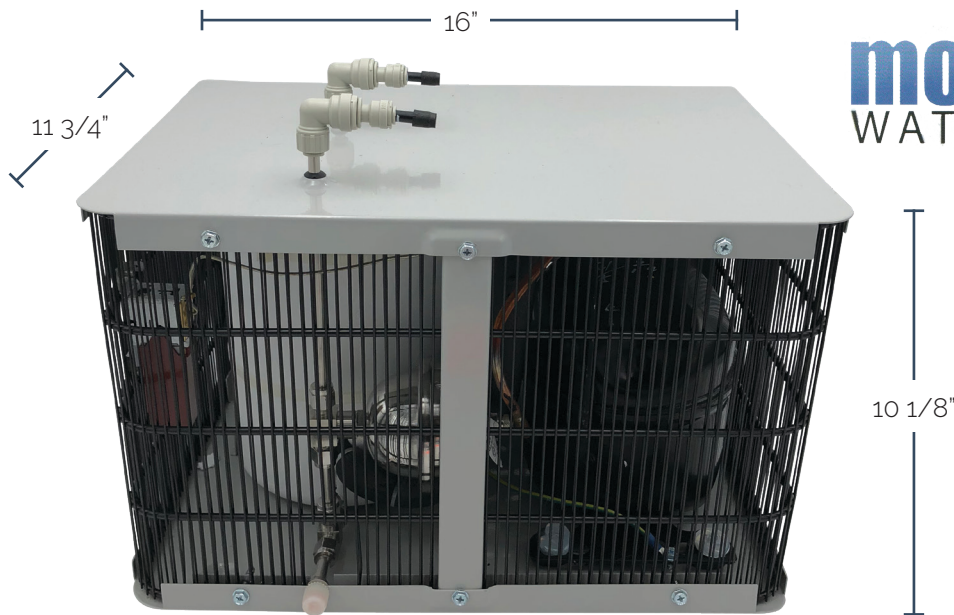

mountain chill®
WATER CHILLER

MT670-2

$1,830

Have you ever wondered what it would be like to have ice cold water anytime you want without having to wait for it to cool down? An instantly perfect cup of lemonade or ice tea made with the Mountain Chill® Water Chiller is the refreshing way to cool down on a hot summer day. Mountain Chill® hides cleanly and simply beneath the sink and provides 1.5 gallons (per hour) of crisp, cool water from your own faucet.

Having the Mountain Chill® Water Chiller in your home is the ultimate in convenience. When paired with the Mountain Pure® Filtration System, clean, pure water can be yours to enjoy anytime day or night.

Features:

- Cools your water to between 41° to 50°
- Large 1/2 Gallon Stainless Steel Storage Tank
- Chills up to 3 Gallons Per Hour
- Lead Free
- Attaches to Accessory Faucet
- 16" Wide x 10 1/8" High x 11 3/4" Deep
- 3 Year Compressor Warranty
- C-UL-US, CE, CB Certification

Safety Valve-Leak Detector

MT6LD   **$ 183**

A flood often happens without warning causing substantial flooding and severe property damage if undetected. Mountain Plumbing's safety valve-leak detector automatically shuts off the water source and sounds off an audible alarm (similar to a smoke detector) when moisture is detected.

- Automatically shuts off once water is detected
- Audio alarm when leak occurs
- Operates on 9V battery
- Quick connect 1/4" adaptor included for easy installations
- Use with Mountain Plumbing Little Gourmet® hot tank and/or Mountain Pure® filtration unit