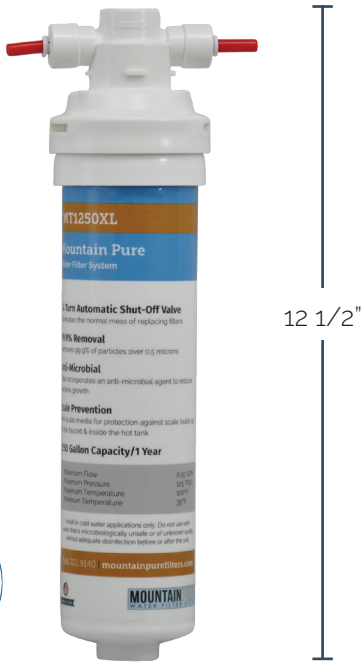

Mountain Pure® Point-of-Use Carbon Filtration System

MT1250XL

The pinnacle of convenience and satisfaction, Mountain Pure® brings fresh, pristine water to you directly through your own faucets. Access to clean water is of the utmost importance in everyday life, and having the freshest, best tasting water available anytime can save you both time and money. Just think how much you spend on bottled water from week to week - savings and ease can be found when you have your own filtration system. Mountain Pure® allows you to enjoy clean, safe water for drinking, cooking, and even face washing when you install in your bathroom.

Mountain Pure® Carbon Filtration System comes with carbon filter cartridge that incorporates powder activated carbon and a bacteriostatic agent that protects it from bacteria growth. 1/4 Turn automatic shut-off valve, allows for easy replacement and eliminates the usual mess of replacing filters. Includes MT1250XL/RFC Filter

Mountain Pure® Filter Features:

- More efficient and clog resistant - unique filter media created by attaching powdered activated carbon and lead absorbent material onto a cellulose-free synthetic fiber matrix
- Filter removes 99.9% of particles over .5 microns
- Filter incorporates an anti-microbial agent to reduce bacteria
- Anti-scale media for protection against scale build-up on the faucet and inside of the hot tank
- 1250 gallon capacity - lasts 1 year based on average usage
- Operates without wasting water like R.O. filters

MT1250XL $ 438

Impurities Removed:
Prevents Scale
Chlorine
Bad Tastes/Odors
Chloramines
Dirt and Rust
Giardia Lambia Cysts
Cryptosporidium Cysts
Molds and Algae
Asbestos Fibers
99.9% of all particles .5 Micron or larger
Lead
Trihalomethanes
Volatile Organic Chemicals
Removes Turbidity
Removes Pathogenic Bacteria
Leaves Essential Minerals Intact
Self Sterilizing
Leaves Natural Minerals such as Calcium, Magnesium, & Potassium
Automatic Shut-Off when Replacing the Cartridge