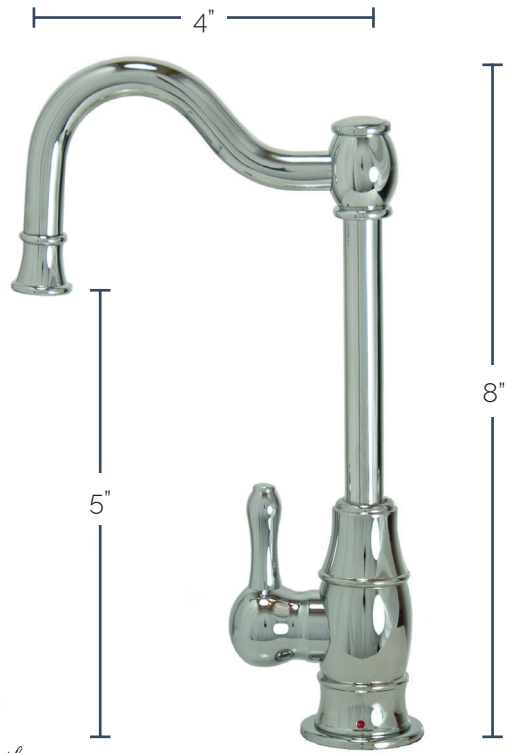

Group 2 Finishes

All Group 2 Finishes **$ 938**

MT1870-NL

Francis Anthony Collection