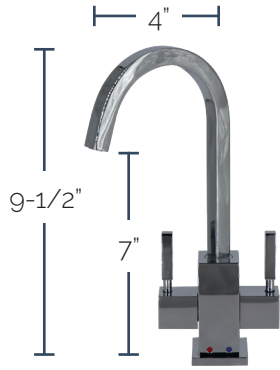

Francis Anthony Collection

MT1881DIY-NL