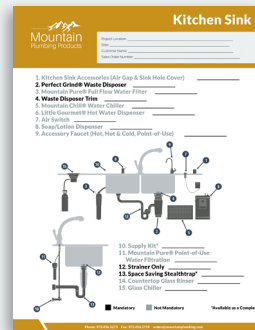

KITCHEN ACCESSORIES

Pricing Supplement

Fixture Planning Diagrams

Use the kitchen fixture planning diagrams to simplify your product selection and complete your design.

mountainplumbing.com/fixture-planning-diagrams