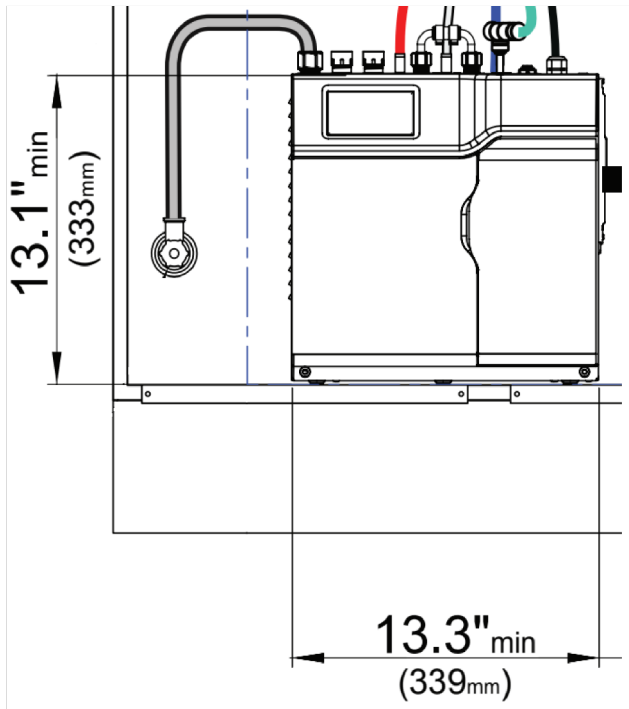

ZIP VS HYDRAONE

SIZE COMPARISON

SPECIFICATION SHEET

ZIP WATER -HYDROTAP COMMAND CENTER

MOUNTAIN PLUMBING-HYDRAONE UNIT