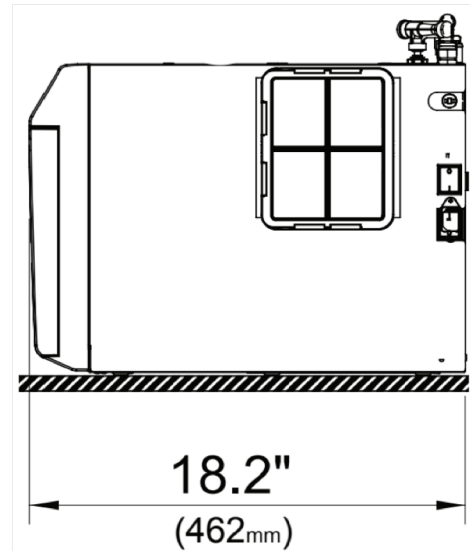

ZIP VS HYDRAONE

SIZE COMPARISON

SPECIFICATION SHEET

ZIP WATER -HYDROTAP COMMAND CENTER

MOUNTAIN PLUMBING-HYDRAONE UNIT