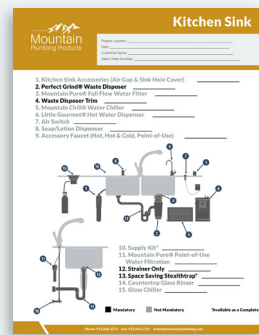

KITCHEN ACCESSORIES

Pricing Supplement

Fixture Planning Diagrams

Use the kitchen fixture planning diagrams to simplify your product selection and complete your design.

mountainplumbing.com/fixture-planning-diagrams

Kitchen Sink

Bar/Prep Sink

Section Pricing

Scan the QR Code to view prices digitally or download the interactive price PDF.

MT300

Standard Finishes

MT300/BRN	\$127
MT300/BRS	\$80
MT300/CHBRZ	\$242
MT300/CPB	\$122
MT300/MB	\$136
MT300/ORB	\$136
MT300/PN	\$127
MT300/PS	\$54
MT300/ORBC	\$173
MT300/VB	\$136