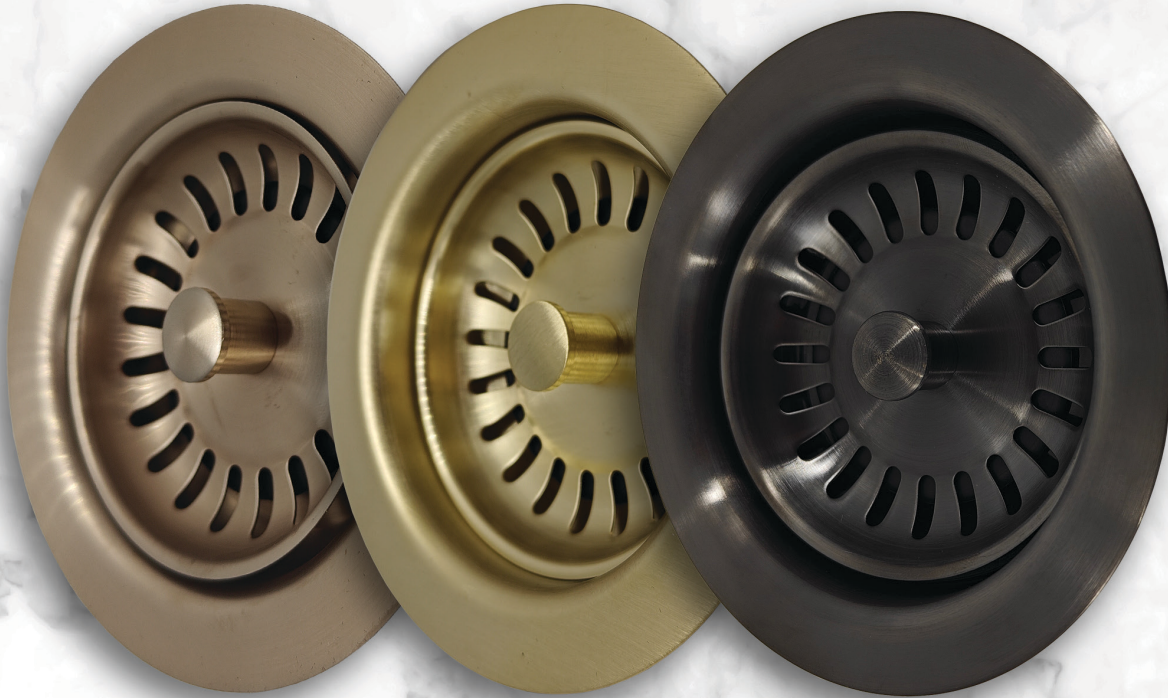

NEW PVD FINISHES

**Light Champagne Bronze
(LCHBRZ)**

**PVD Satin Brass
(PVDSB)**

**Brushed Black Nickel
(BBN)**

When is it available?

All three new PVD finishes are available now with Group 2 Pricing. Normal availability and leads times apply to products ordered.

What is the cost?

Light Champagne Bronze, PVD Satin Brass, and Brushed Black Nickel will be the same price as all Mountain Plumbing Group 2 Finishes.

Mountain Plumbing	Kohler	Moen	Brizo	Rohl	Watermark	Gessi	Jaclo	Pfister	Crosswater	Hansgrohe
Finish Matching										
PVD Satin Brass				Antique Gold	Satin PVD Brass			Brushed Gold	Brushed Gold	Brushed Brass
Light Champagne Bronze		Bronze Gold	Lumicoat® Luxe Gold				Bronzed Umber			
Brushed Black Nickel	Vibrant Brushed Graphite	Black Stainless	Brilliance® Black Onyx			Black Metal Brushed			Brushed Black Nickel	Brushed Black Chrome