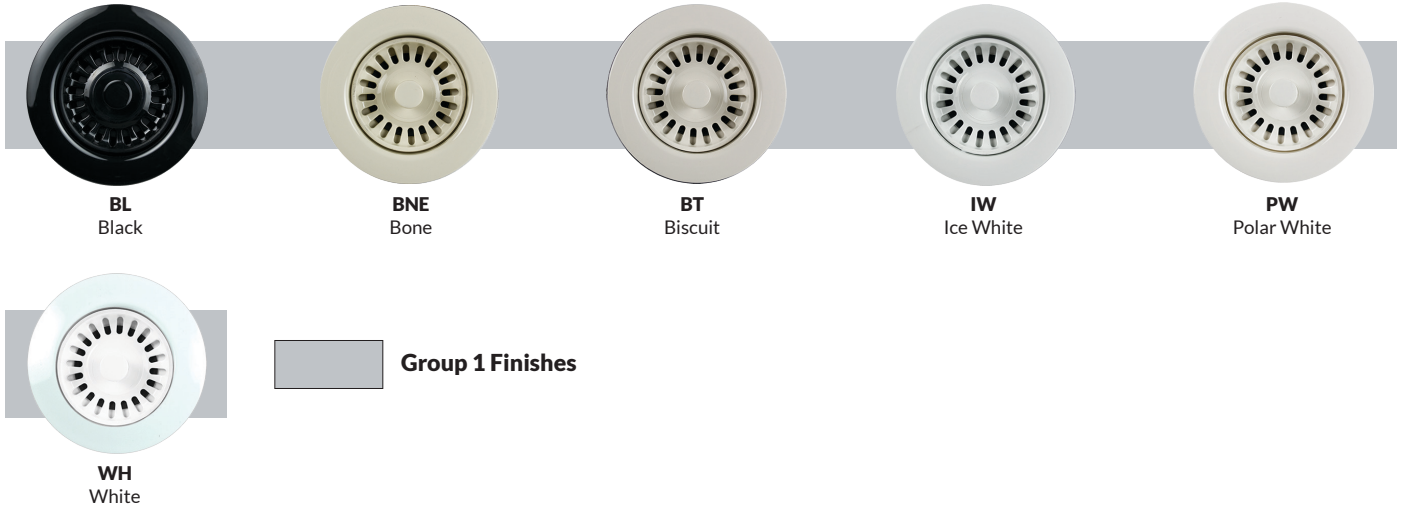

MWC
Cerakote® Matte White

All PVD & Cerakote® Finishes Come with a
Lifetime Warranty.

Standard Finishes
Stocked Finish

Group 1 Finishes
4-6 Weeks Lead Time

Group 2 Finishes
8-10 Weeks Lead Time

Please Note: Finishes shown on this page are a printed representation of the actual finishes we offer. Due to the printing process there is a slight variation between the printed samples shown here and how they appear on the actual product.

Decorative Metal Finishes

Molded Plastic Finishes

PVD = Physical Vapor Deposition

With PVD coatings you get a highly durable, long lasting, and scratch-resistant piece. Mountain Plumbing offers the following PVD Finishes for our products: