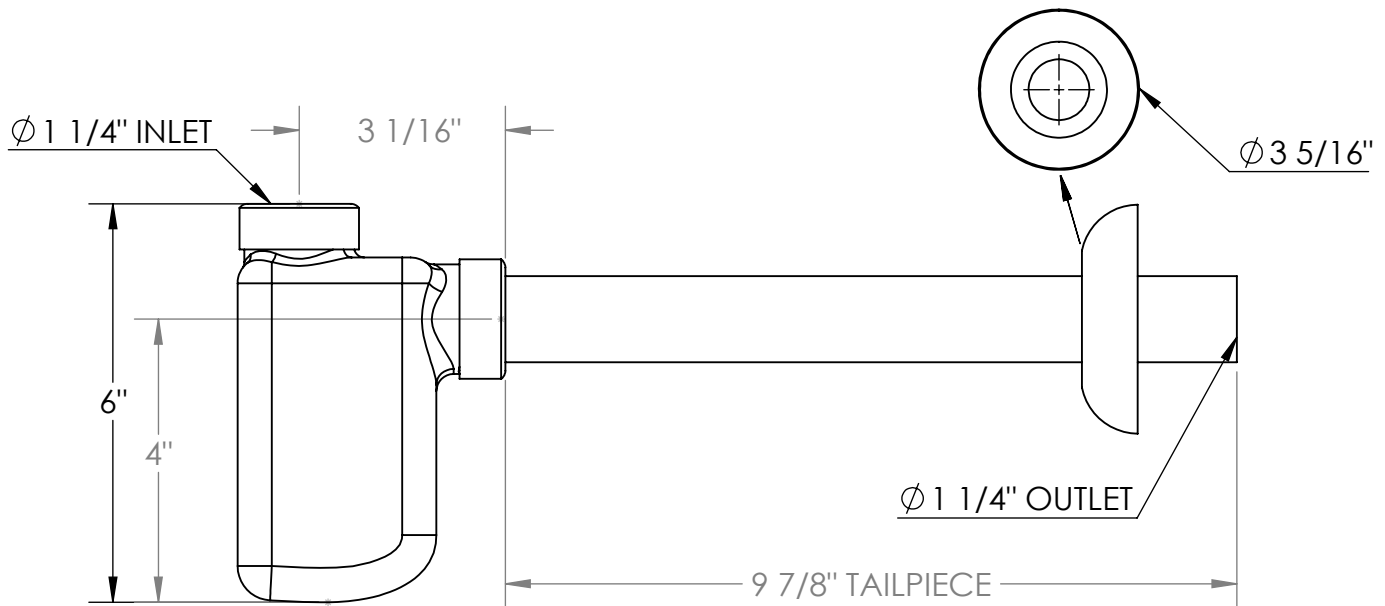

MT1000

TRADITIONAL STYLE DELUXE DECORATIVE BOTTLE TRAP

A McAlpine Company
Mountain
Plumbing Products

SPECIFICATION SHEET

- ϕ 1 1/4" INLET AND OUTLET
- INCLUDES REDUCER WASHER TO CONNECT TO 1 1/2" WALL DRAIN 1 1/8" DRAIN PIPE
- 1 1/8" DRAIN PIPE
- FULLY PLATED BRASS DESIGNED FOR EXPOSED APPLICATIONS