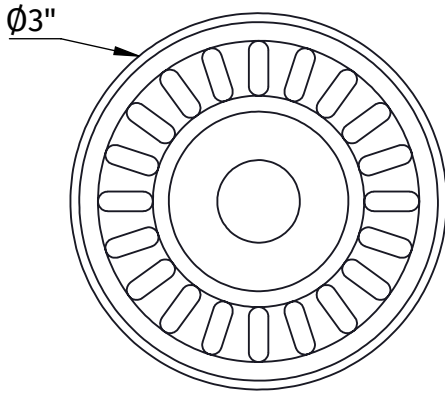

### SPECIFICATION SHEET

- WILL FIT MOUNTAIN PLUMBING AND ISE 3-BOLT MOUNT DISPOSERS
- DOES NOT MOUNT THE DISPOSER
- PBT PLASTIC MOLDED FLANGE & STRAINER