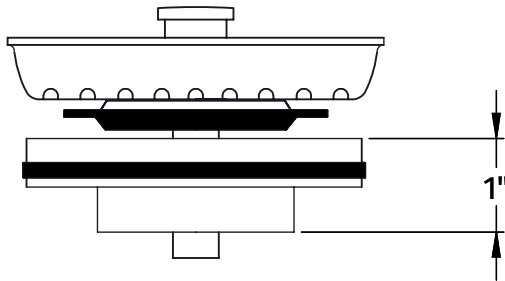

### SPECIFICATION SHEET

- WILL FIT MOUNTAIN PLUMBING AND ISE 3-BOLT MOUNT DISPOSERS
- DOES NOT MOUNT THE DISPOSER
- PBT PLASTIC MOLDED FLANGE & STRAINER