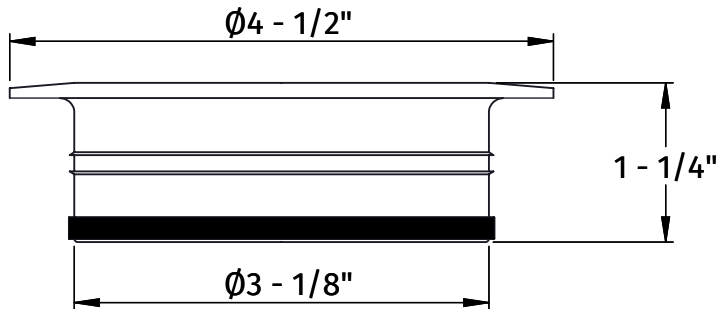

### SPECIFICATION SHEET

- WILL FIT MOUNTAIN PLUMBING AND ISE 3-BOLT MOUNT DISPOSERS
- DOES NOT MOUNT THE DISPOSER
- PBT PLASTIC MOLDED FLANGE & STRAINER