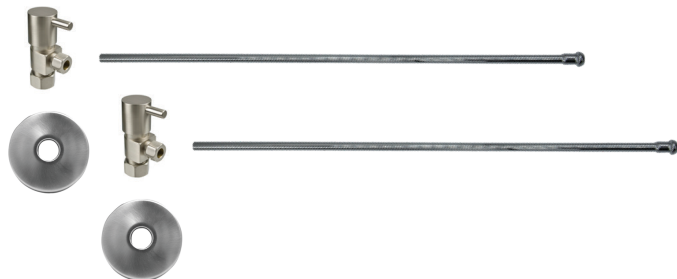

MT5910L-NL

Complete Lavatory Supply Kits include everything you need to install your bathroom lavatory sink. Our lever handle angle valve is designed for a contemporary look.

- 2 - MT5001L-NL Angle Valves
- 2 - MT432X 3/8" x 20" Rigid Supply Tubes
- 2 - MT450X 1/2" x 4" Pipe Nipples
- 2 - MT442X Sure Grip Flanges

Group 1 Finishes

All Group 1 Finishes \$ 726

Group 2 Finishes

All Group 2 Finishes \$ 941

1/2" Female IPS Inlet x 3/8" O.D. Compression Outlet

Contemporary Lever Handle with 1/4 Turn Ceramic Disc Cartridge Valve - Lead Free (Angle - No Trap)

1/2" Compression (5/8" O.D.) Inlet x 3/8" O.D. Compression Outlet

Lever Handle (valve MT5003L-NL)

MT5930L-NL

Complete Lavatory Supply Kits include everything you need to install your bathroom lavatory sink. Our lever handle angle valve is designed for a contemporary look.