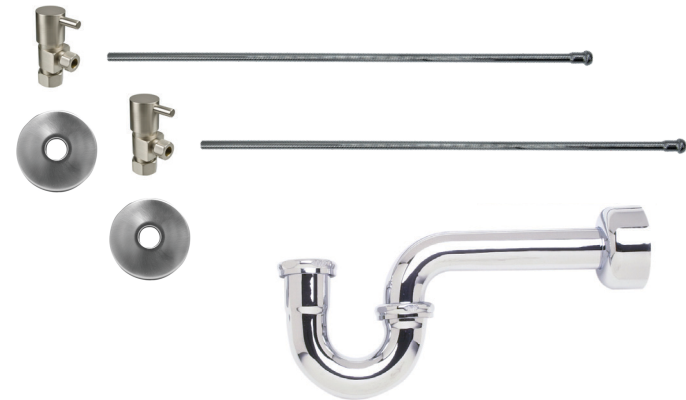

Group 1 Finishes

All Group 1 Finishes \$ 1052

Group 2 Finishes

All Group 2 Finishes \$ 1401

**1/2" Compression (5/8" O.D.) Inlet x
3/8" O.D. Compression Outlet**

Contemporary Lever Handle with 1/4 Turn Ceramic Disc Cartridge Valve - Lead Free (Angle - P-Trap 1-1/4" x 1-1/4")

1/2" Compression (5/8" O.D.) Inlet x 3/8" O.D. Compression Outlet

Lever Handle (valve MT5003L-NL)

MT7100-NL

Complete Lavatory Supply Kits with P-Trap include everything you need to install your bathroom lavatory sink. Our lever handle angle valve is designed for a contemporary look.