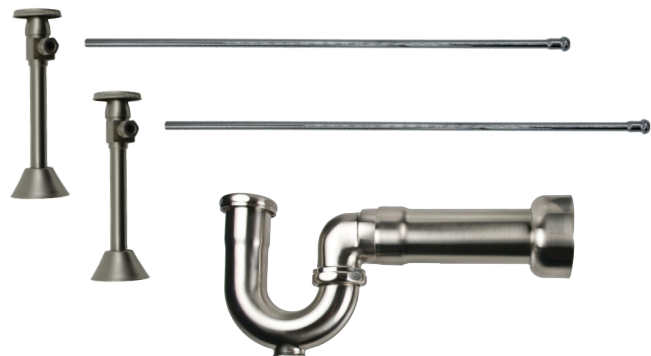

1/2" Copper Sweat Inlet x 3/8" O.D. Compression Outlet