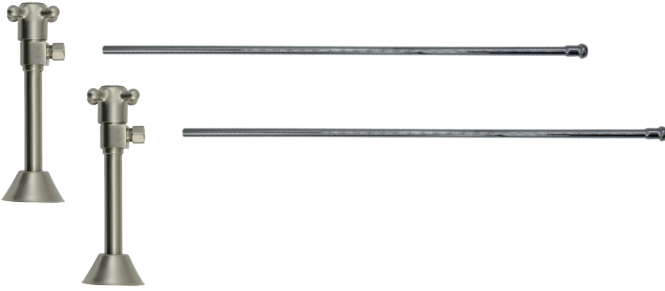

Brass Cross Handle with 1/4 Turn Ceramic Disc Cartridge Valve - Lead Free

(Sweat - Angle - No Trap)

1/2" Copper Sweat Inlet x 3/8" O.D. Compression Outlet