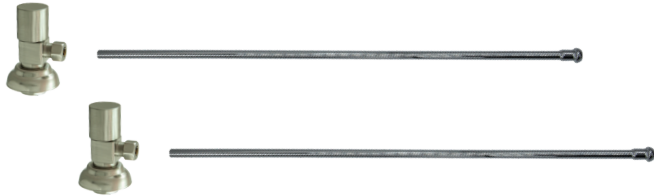

Group 1 Finishes

All Group 1 Finishes **\$ 510**

Group 2 Finishes

All Group 2 Finishes **\$ 659**

1/2" Compression (5/8" O.D.) Inlet x 3/8" O.D. Compression Outlet

Contemporary Round Handle with 1/4 Turn Ceramic Disc Cartridge Valve - Lead Free (Angle - No Trap)

1/2" Female IPS Inlet x 3/8" O.D. Compression Outlet

Round Handle (valve MT6004-NL)

MT6931-NL

Complete Lavatory Supply Kits include everything you need to install your bathroom lavatory sink. Our round handle angle valve is designed for a contemporary look.