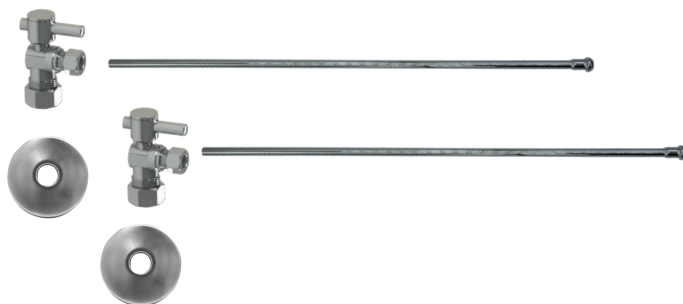

Group 2 Finishes

All Group 2 Finishes **$ 659**

1/2" Compression (5/8" O.D.) Inlet x 3/8" O.D. Compression Outlet