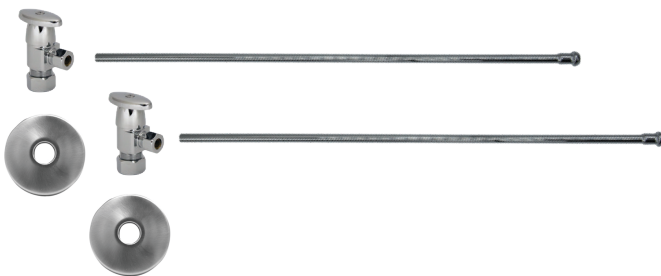

1/2" Compression (5/8" O.D.) Inlet x 3/8" O.D. Compression Outlet