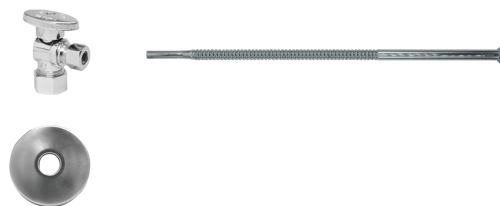

1/2" Compression (5/8" O.D.) Inlet x 3/8" O.D. Compression Outlet