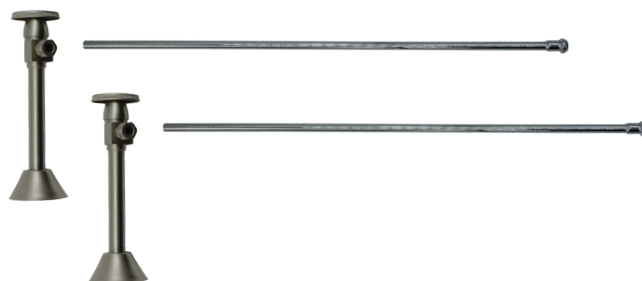

1/2" Copper Sweat Inlet x 3/8" O.D. Compression Outlet