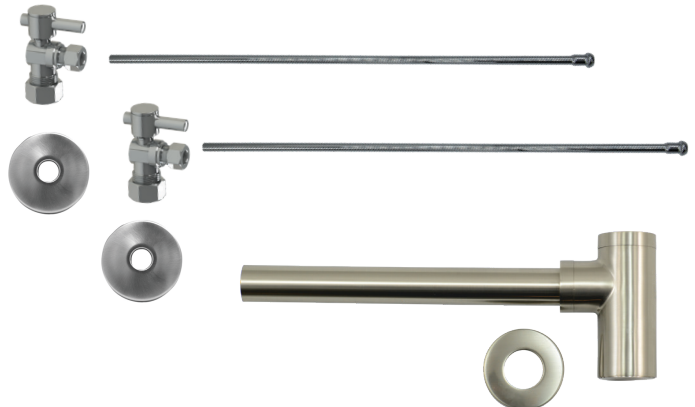

Lever Handle (valve MT521-NL)

MT6002-NL

Complete Lavatory Supply Kits with Decorative Round Bottle Trap w/ Clean-Out Plug include everything you need to install your bathroom lavatory sink. Our lever handle angle valve is designed for a contemporary look.

- 2 - MT521-NL Angle Valves
- 2 - MT432X 3/8" x 20" Rigid Supply Tubes
- 2 - MT441X Sure Grip Flanges
- 1 - MT2000-2 1-1/4" x 1-1/4" Lavatory Trap w/ Flange

Standard Finishes

MT6002-NL/BRN	Brushed Nickel	\$ 761
MT6002-NL/CHBRZ	Champagne Bronze	\$ 1350
MT6002-NL/CPB	Polished Chrome	\$ 591
MT6002-NL/MB	Matte Black	\$ 1004
MT6002-NL/ORB	Oil Rubbed Bronze	\$ 877
MT6002-NL/PN	Polished Nickel	\$ 761
MT6002-NL/ULB	Unlacquered Brass	\$ 591
MT6002-NL/VB	Venetian Bronze	\$ 877

Group 1 Finishes

All Group 1 Finishes **\$ 1004**

Group 2 Finishes

All Group 2 Finishes **\$ 1350**

1/2" Compression (5/8" O.D.) Inlet x 3/8" O.D. Compression Outlet

Contemporary Square Handle with 1/4 Turn Ceramic Disc Cartridge Valve - Lead Free (Angle - Square Bottle Trap)