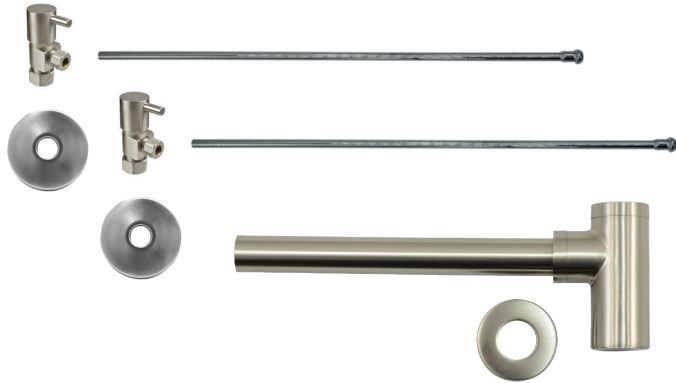

MT7000-NL

Complete Lavatory Supply with Decorative Bottle Trap Kits include everything you need to install your bathroom lavatory sink. Our lever handle angle valve is designed for a contemporary look.

- 2 - MT5003L-NL Angle Valves
- 2 - MT432X 3/8" x 20" Rigid Supply Tubes
- 2 - MT441X Sure Grip Flanges
- 1 - MT1000 1-1/4" x 1-1/4" Lavatory Trap w/ Flange

Standard Finishes

MT7000-NL/BRN	Brushed Nickel	\$ 727
MT7000-NL/CHBRZ	Champagne Bronze	\$ 1407
MT7000-NL/CPB	Polished Chrome	\$ 535
MT7000-NL/MB	Matte Black	\$ 1074
MT7000-NL/ORB	Oil Rubbed Bronze	\$ 918
MT7000-NL/PN	Polished Nickel	\$ 727
MT7000-NL/ULB	Unlacquered Brass	\$ 535
MT7000-NL/VB	Venetian Bronze	\$ 918

Group 1 Finishes

All Group 1 Finishes \$ 1074

Group 2 Finishes

All Group 2 Finishes \$ 1407

1/2" Compression (5/8" O.D.) Inlet x 3/8" O.D. Compression Outlet

Contemporary Lever Handle with 1/4 Turn Ceramic Disc Cartridge Valve - Lead Free (Angle - Round Bottle Trap w/ Clean-Out Plug)

1/2" Compression (5/8" O.D.) Inlet x 3/8" O.D. Compression Outlet

Lever Handle (valve MT5003L-NL)

MT9004-NL

Complete Lavatory Supply Kits with Decorative Round Bottle Trap w/ Clean-Out Plug include everything you need to install your bathroom lavatory sink. Our lever handle angle valve is designed for a contemporary look.