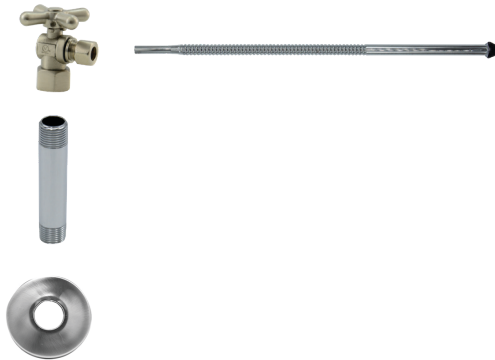

Brass Cross Handle with 1/4 Turn Ball Valve - Lead Free

(Angle - Corrugated Supply Tube)

1/2" Female IPS Inlet x 3/8" O.D. Compression Outlet