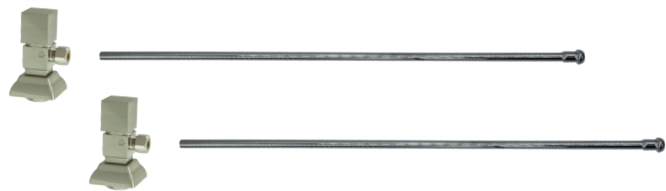

1/2" Compression (5/8" O.D.) Inlet x 3/8" O.D. Compression Outlet