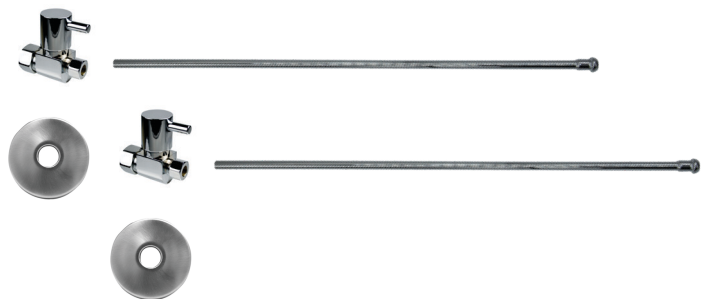

Group 2 Finishes

All Group 2 Finishes **$ 797**

**1/2" Compression (5/8" O.D.) Inlet
x 3/8" O.D. Compression Outlet**