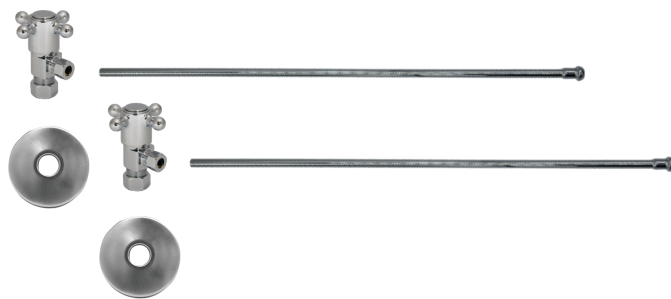

1/2" Compression (5/8" O.D.) Inlet x 3/8" O.D. Compression Outlet