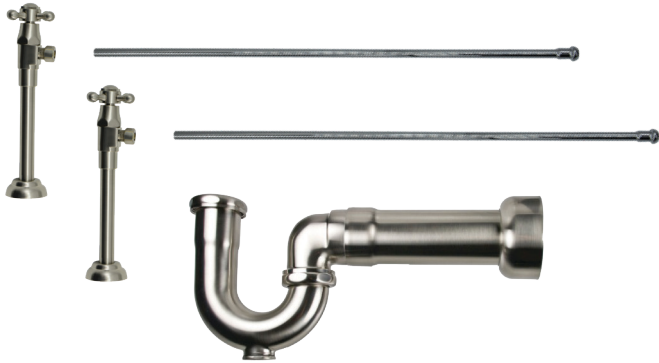

Brass Cross Handle with 1/4 Turn Ceramic Disc Cartridge Valve - Lead Free

(Sweat - Angle - New England/Massachusetts P-Trap)

1/2" Copper Sweat Inlet x 3/8" O.D. Compression Outlet