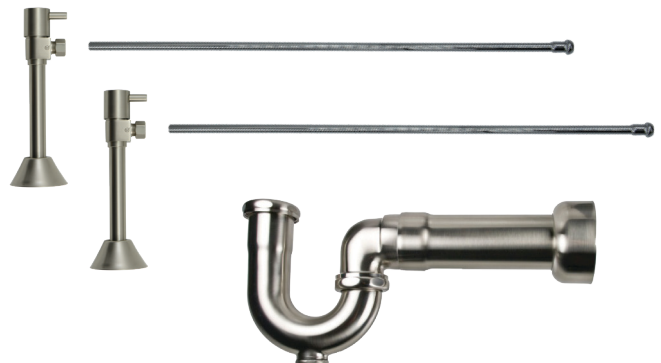

1/2" Copper Sweat Inlet x 3/8" O.D. Compression Outlet