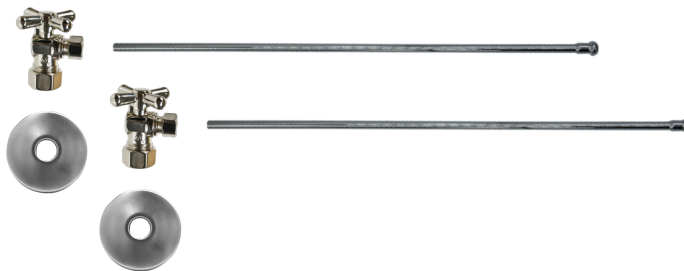

- 2 - MT616-NL Angle Valves
- 2 - MT432X 3/8" x 20" Rigid Supply Tubes
- 2 - MT450X 1/2" x 4" Pipe Nipples
- 2 - MT442X Sure Grip Flanges

Standard Finishes

MT6254X-NL/BRN	Brushed Nickel	\$ 480
MT6254X-NL/CHBRZ	Champagne Bronze	\$ 886
MT6254X-NL/CPB	Polished Chrome	\$ 341
MT6254X-NL/MB	Matte Black	\$ 745
MT6254X-NL/ORB	Oil Rubbed Bronze	\$ 562
MT6254X-NL/PN	Polished Nickel	\$ 480
MT6254X-NL/ULB	Unlacquered Brass	\$ 341
MT6254X-NL/VB	Venetian Bronze	\$ 562

Group 1 Finishes

All Group 1 Finishes **\$ 745**

Group 2 Finishes

All Group 2 Finishes **\$ 886**

Cross Handle (valve MT621-NL)

MT493BX-NL

Complete Lavatory Supply Kits include everything you need to install your bathroom lavatory sink. Our cross handle angle valve is designed for a traditional look.

- 2 - MT621-NL Angle Valves
- 2 - MT432X 3/8" x 20" Rigid Supply Tubes
- 2 - MT441X Sure Grip Flanges

Standard Finishes

MT493BX-NL/BRN	Brushed Nickel	\$ 376
MT493BX-NL/CHBRZ	Champagne Bronze	\$ 659
MT493BX-NL/CPB	Polished Chrome	\$ 268
MT493BX-NL/MB	Matte Black	\$ 510
MT493BX-NL/ORB	Oil Rubbed Bronze	\$ 414
MT493BX-NL/PN	Polished Nickel	\$ 376
MT493BX-NL/ULB	Unlacquered Brass	\$ 268
MT493BX-NL/VB	Venetian Bronze	\$ 414

Group 1 Finishes

All Group 1 Finishes **\$ 510**

Group 2 Finishes

All Group 2 Finishes **\$ 659**

1/2" Compression (5/8" O.D.) Inlet x 3/8" O.D. Compression Outlet

Brass Cross Handle with 1/4 Turn Ceramic Disc Cartridge Valve - Lead Free