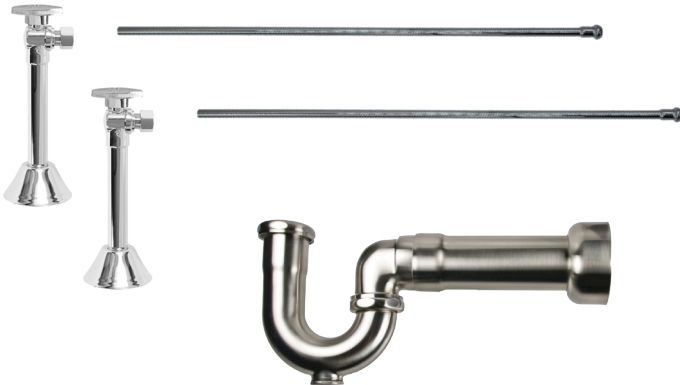

Brass Oval Handle with 1/4 Turn Ball Valve - Lead Free

(Sweat - Angle - New England/Massachusetts P-Trap)

Oval Handle (valve MT316-NL)

MT316MASS-NL

Complete Lavatory Supply Kits with New England/Massachusetts P-Trap include everything you need to install your bathroom lavatory sink. This angle sweat valve is traditionally styled with a brass oval handle.

- 2 - MT316-NL Angle Sweat Valves
- 2 - MT432X 3/8" x 20" Rigid Supply Tubes
- 1 - MT304X 1-1/4" x 1-1/2" x 11" P-Trap

Standard Finishes

MT316MASS-NL/BRN	Brushed Nickel	$ 571
MT316MASS-NL/CHBRZ	Champagne Bronze	$ 921
MT316MASS-NL/CPB	Polished Chrome	$ 452
MT316MASS-NL/MB	Matte Black	$ 697
MT316MASS-NL/ORB	Oil Rubbed Bronze	$ 629
MT316MASS-NL/PN	Polished Nickel	$ 568
MT316MASS-NL/ULB	Unlacquered Brass	$ 452
MT316MASS-NL/VB	Venetian Bronze	$ 629

Group 1 Finishes

All Group 1 Finishes $ 593

Group 2 Finishes

All Group 2 Finishes $ 921

1/2" Copper Sweat Inlet x 3/8" O.D. Compression Outlet