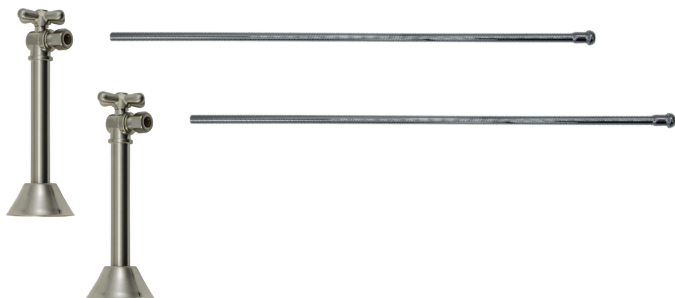

Brass Cross Handle with 1/4 Turn Ball Valve - Lead Free

(Sweat - Angle - No Trap)

1/2" Copper Sweat Inlet x 3/8" O.D. Compression Outlet