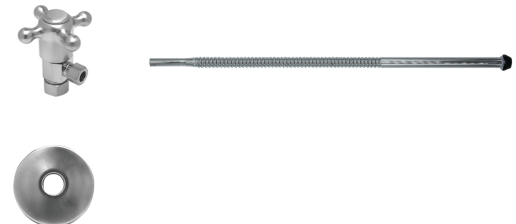

1/2" Compression (5/8" O.D.) Inlet x 3/8" O.D. Compression Outlet