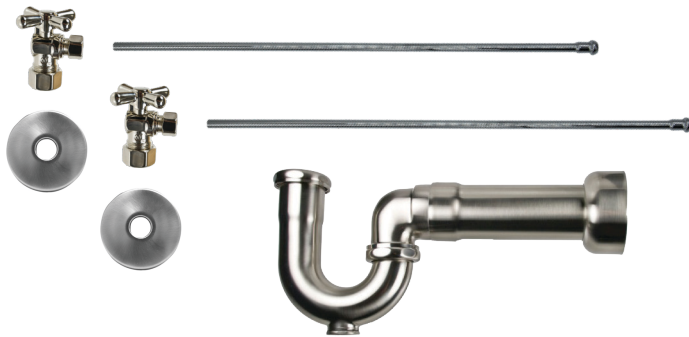

Oval Handle (valve MT6003-NL)

MT3043-NL

Complete Lavatory Supply Kits with New England/Massachusetts P-Trap include everything you need to install your bathroom lavatory sink. Our deluxe brass oval handle angle valve blends with traditional or contemporary fixtures.

- 2 - MT6003-NL Angle Valves
- 2 - MT432X 3/8" x 20" Rigid Supply Tubes
- 2 - MT441X Sure Grip Flanges
- 1 - MT304X 1-1/4" x 1-1/2" x 11" P-Trap

Standard Finishes

MT3043-NL/BRN	Brushed Nickel	\$ 585
MT3043-NL/CHBRZ	Champagne Bronze	\$ 1188
MT3043-NL/CPB	Polished Chrome	\$ 468
MT3043-NL/MB	Matte Black	\$ 884
MT3043-NL/ORB	Oil Rubbed Bronze	\$ 681
MT3043-NL/PN	Polished Nickel	\$ 585
MT3043-NL/ULB	Unlaquered Brass	\$ 468
MT3043-NL/VB	Venetian Bronze	\$ 681

Group 1 Finishes

All Group 1 Finishes \$ 884

Group 2 Finishes

All Group 2 Finishes \$ 1188

1/2" Compression (5/8" O.D.) Inlet x 3/8" O.D. Compression Outlet

Brass Cross Handle with 1/4 Turn Ball Valve - Lead Free

(Angle - New England/Massachusetts P-Trap)

1/2" Compression (5/8" O.D.) Inlet x 3/8" O.D. Compression Outlet

Lavatory Supply Kit - New England Trap Mini Cross Handle (valve MT621-NL)

MT621MASS-NL

Complete Lavatory Supply Kits with New England/Massachusetts P-Trap include everything you need to install your bathroom lavatory sink. Our cross handle angle valve is designed for a traditional look.