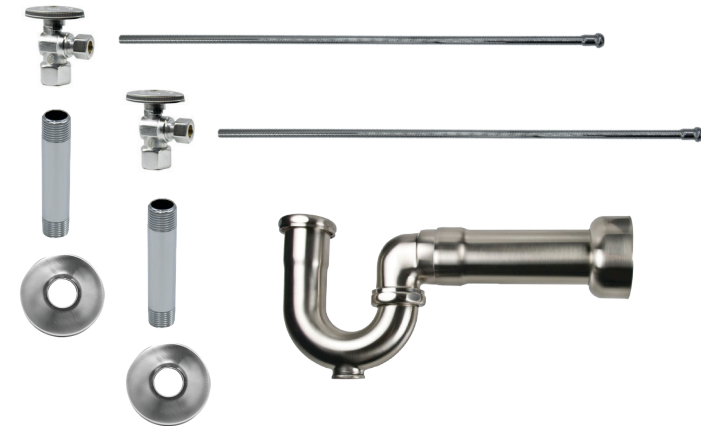

Complete Lavatory Supply Kits with New England/Massachusetts P-Trap include everything you need to install your bathroom lavatory sink. Our lever handle angle valve is designed for a contemporary look.

Group 1 Finishes

All Group 1 Finishes **\$ 918**

Group 2 Finishes

All Group 2 Finishes **\$ 1206**

1/2" Compression (5/8" O.D.) Inlet x 3/8" O.D. Compression Outlet

Brass Oval Handle with 1/4 Turn Ball Valve - Lead Free

(Angle - New England/Massachusetts P-Trap)

1/2" Female IPS Inlet x 3/8" O.D. Compression Outlet

Oval Handle (valve MT401-NL)

MT401MASS-NL

Complete Lavatory Supply Kits with New England/Massachusetts P-Trap include everything you need to install your bathroom lavatory sink. Our oval handle angle valve is designed for a traditional look.