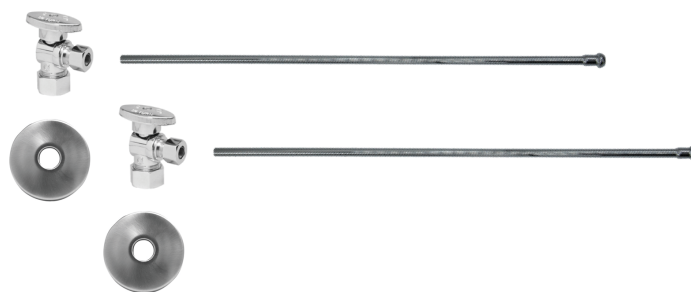

1/2" Compression (5/8" O.D.) Inlet x 3/8" O.D. Compression Outlet