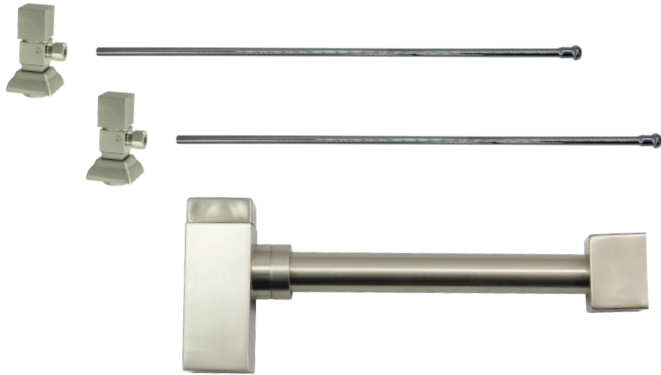

- 2 - MT521-NL Angle Valves
- 2 - MT432X 3/8" x 20" Rigid Supply Tubes
- 2 - MT441X Sure Grip Flanges
- 1 - MT2000-2 1-1/4" x 1-1/4" Lavatory Trap w/ Flange

Standard Finishes

MT6002-NL/BRN	Brushed Nickel	\$ 761
MT6002-NL/CHBRZ	Champagne Bronze	\$ 1350
MT6002-NL/CPB	Polished Chrome	\$ 591
MT6002-NL/MB	Matte Black	\$ 1004
MT6002-NL/ORB	Oil Rubbed Bronze	\$ 877
MT6002-NL/PN	Polished Nickel	\$ 761
MT6002-NL/ULB	Unlacquered Brass	\$ 591
MT6002-NL/VB	Venetian Bronze	\$ 877

Group 1 Finishes

All Group 1 Finishes **\$ 1004**

Group 2 Finishes

All Group 2 Finishes **\$ 1350**

1/2" Compression (5/8" O.D.) Inlet x 3/8" O.D. Compression Outlet

Contemporary Square Handle with 1/4 Turn Ceramic Disc Cartridge Valve - Lead Free (Angle - Square Bottle Trap)

1/2" Compression (5/8" O.D.) Inlet x 3/8" O.D. Compression Outlet

Square Handle (valve MT5004-NL)

MT7001-NL

Complete Lavatory Supply Kits with Decorative Square Bottle Trap include everything you need to install your bathroom lavatory sink. Our square handle angle valve is designed for a contemporary look.