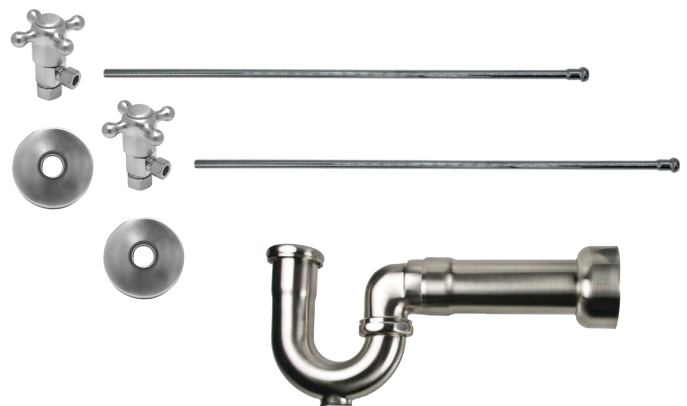

1/2" Compression (5/8" O.D.) Inlet x 3/8" O.D. Compression Outlet