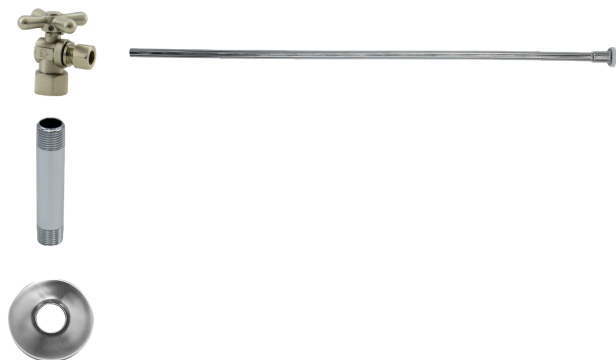

Brass Cross Handle with 1/4 Turn Ball Valve - Lead Free

(Angle - Flat Head Riser Supply Tube)

1/2" Female IPS Inlet x 3/8" O.D. Compression Outlet