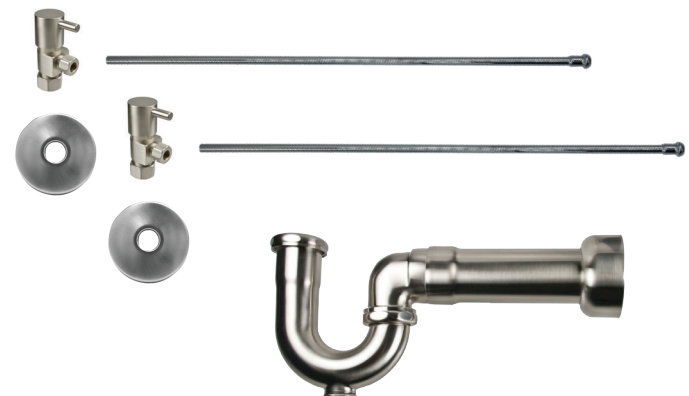

Complete Lavatory Supply Kits with New England/Massachusetts P-Trap include everything you need to install your bathroom lavatory sink. Our lever handle angle valve is designed for a contemporary look.

- 2 - MT5003L-NL Angle Valves
- 2 - MT432X 3/8" x 20" Rigid Supply Tubes
- 2 - MT441X Sure Grip Flanges
- 1 - MT304X 1-1/4" x 1-1/2" x 11" P-Trap

Standard Finishes

MT3041-NL/BRN	Brushed Nickel	\$ 673
MT3041-NL/CHBRZ	Champagne Bronze	\$ 1206
MT3041-NL/CPB	Polished Chrome	\$ 475
MT3041-NL/MB	Matte Black	\$ 918
MT3041-NL/ORB	Oil Rubbed Bronze	\$ 773
MT3041-NL/PN	Polished Nickel	\$ 673
MT3041-NL/ULB	Unlaquered Brass	\$ 475
MT3041-NL/VB	Venetian Bronze	\$ 773

Group 1 Finishes

All Group 1 Finishes **\$ 918**

Group 2 Finishes

All Group 2 Finishes **\$ 1206**

1/2" Compression (5/8" O.D.) Inlet x 3/8" O.D. Compression Outlet

Brass Oval Handle with 1/4 Turn Ball Valve - Lead Free