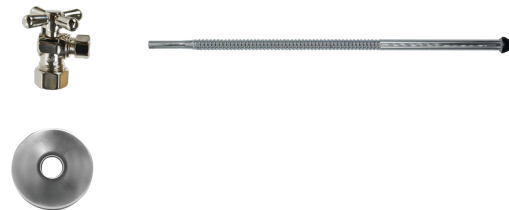

1/2" Compression (5/8" O.D.) Inlet x 3/8" O.D. Compression Outlet