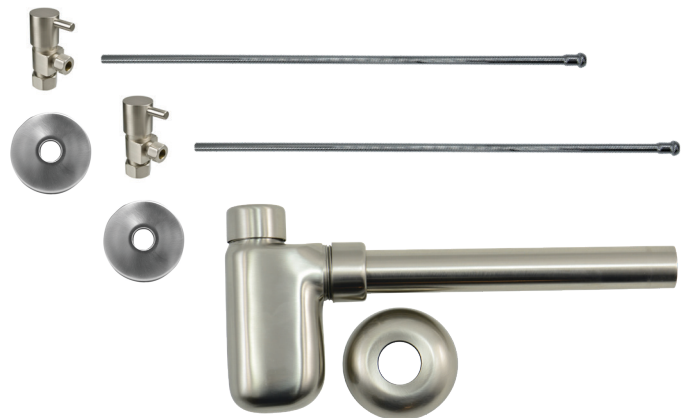

MT7000-NL

Complete Lavatory Supply with Decorative Bottle Trap Kits include everything you need to install your bathroom lavatory sink. Our lever handle angle valve is designed for a contemporary look.

- 2 - MT5003L-NL Angle Valves
- 2 - MT432X 3/8" x 20" Rigid Supply Tubes
- 2 - MT441X Sure Grip Flanges
- 1 - MT1000 1-1/4" x 1-1/4" Lavatory Trap w/ Flange

Standard Finishes

MT7000-NL/BRN	Brushed Nickel	\$ 727
MT7000-NL/CHBRZ	Champagne Bronze	\$ 1407
MT7000-NL/CPB	Polished Chrome	\$ 535
MT7000-NL/MB	Matte Black	\$ 1074
MT7000-NL/ORB	Oil Rubbed Bronze	\$ 918
MT7000-NL/PN	Polished Nickel	\$ 727
MT7000-NL/ULB	Unlacquered Brass	\$ 535
MT7000-NL/VB	Venetian Bronze	\$ 918

Group 1 Finishes

All Group 1 Finishes \$ 1074

Group 2 Finishes

All Group 2 Finishes \$ 1407

1/2" Compression (5/8" O.D.) Inlet x 3/8" O.D. Compression Outlet

Contemporary Lever Handle with 1/4 Turn Ceramic Disc Cartridge Valve - Lead Free (Angle - Round Bottle Trap w/ Clean-Out Plug)