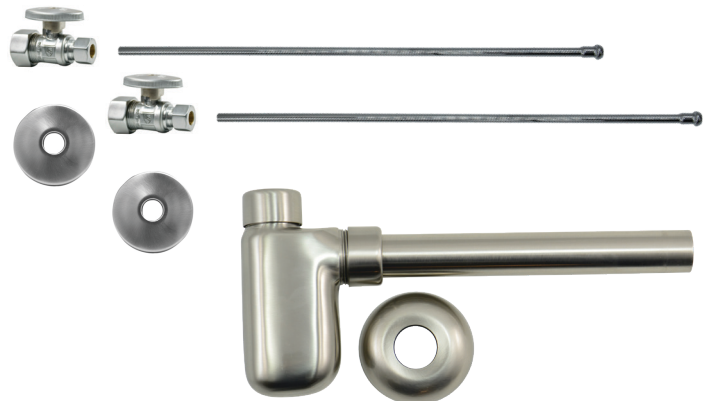

Group 1 Finishes

All Group 1 Finishes **\$ 1158**

Group 2 Finishes

All Group 2 Finishes **\$ 1366**

Brass Oval Handle with 1/4 Turn Ball Valve - Lead Free

(Straight - Bottle Trap)

Oval Handle (valve MT410-NL)

MT4420-NL

Complete Lavatory Supply with Decorative Bottle Trap Kits include everything you need to install your bathroom lavatory sink. Our oval handle straight valve is designed for a traditional look.

- 2 - MT410-NL Straight Valves
- 2 - MT432X 3/8" x 20" Rigid Supply Tubes
- 2 - MT441X Sure Grip Flanges
- 1 - MT1000 1-1/4" x 1-1/4" Lavatory Trap w/ Flange

Standard Finishes

MT4420-NL/BRN	Brushed Nickel	\$ 608
MT4420-NL/CHBRZ	Champagne Bronze	\$ 1158
MT4420-NL/CPB	Polished Chrome	\$ 461
MT4420-NL/MB	Matte Black	\$ 887
MT4420-NL/ORB	Oil Rubbed Bronze	\$ 781
MT4420-NL/PN	Polished Nickel	\$ 608
MT4420-NL/ULB	Unlacquered Brass	\$ 461
MT4420-NL/VB	Venetian Bronze	\$ 781

Group 1 Finishes

All Group 1 Finishes **\$ 887**

Group 2 Finishes

All Group 2 Finishes **\$ 1158**

1/2" Compression (5/8" O.D.) Inlet x 3/8" O.D. Compression Outlet

Brass Oval Handle with 1/4 Turn Ball Valve - Lead Free