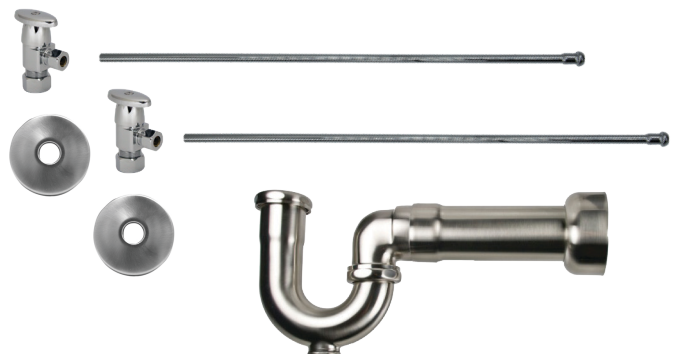

Oval Handle (valve MT6003-NL)

MT3043-NL

Complete Lavatory Supply Kits with New England/Massachusetts P-Trap include everything you need to install your bathroom lavatory sink. Our deluxe brass oval handle angle valve blends with traditional or contemporary fixtures.

- 2 - MT6003-NL Angle Valves
- 2 - MT432X 3/8" x 20" Rigid Supply Tubes
- 2 - MT441X Sure Grip Flanges
- 1 - MT304X 1-1/4" x 1-1/2" x 11" P-Trap

Standard Finishes

MT3043-NL/BRN	Brushed Nickel	\$ 585
MT3043-NL/CHBRZ	Champagne Bronze	\$ 1188
MT3043-NL/CPB	Polished Chrome	\$ 468
MT3043-NL/MB	Matte Black	\$ 884
MT3043-NL/ORB	Oil Rubbed Bronze	\$ 681
MT3043-NL/PN	Polished Nickel	\$ 585
MT3043-NL/ULB	Unlaquered Brass	\$ 468
MT3043-NL/VB	Venetian Bronze	\$ 681

Group 1 Finishes

All Group 1 Finishes \$ 884

Group 2 Finishes

All Group 2 Finishes \$ 1188

1/2" Compression (5/8" O.D.) Inlet x 3/8" O.D. Compression Outlet

Brass Cross Handle with 1/4 Turn Ball Valve - Lead Free