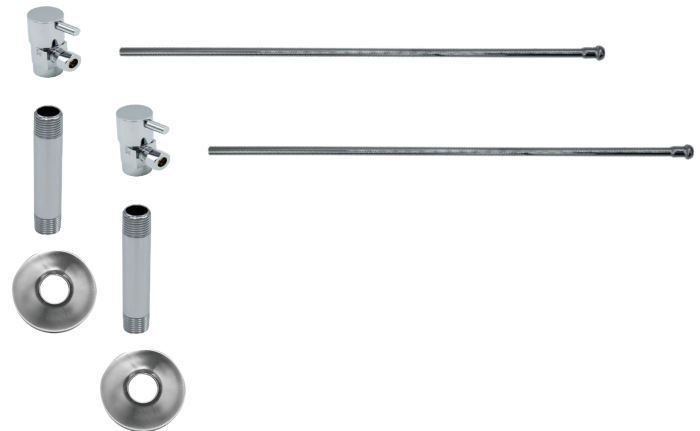

1/2" Female IPS Inlet x 3/8" O.D. Compression Outlet