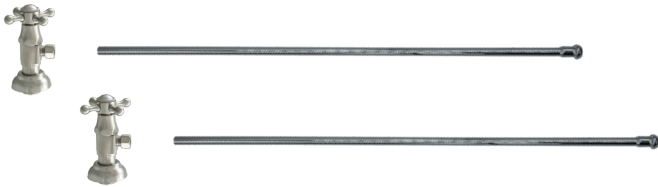

Brass Cross Handle with 1/4 Turn Ceramic Disc Cartridge Valve - Lead Free

(Angle - No Trap)

1/2" Compression (5/8" O.D.) Inlet x 3/8" O.D. Compression Outlet