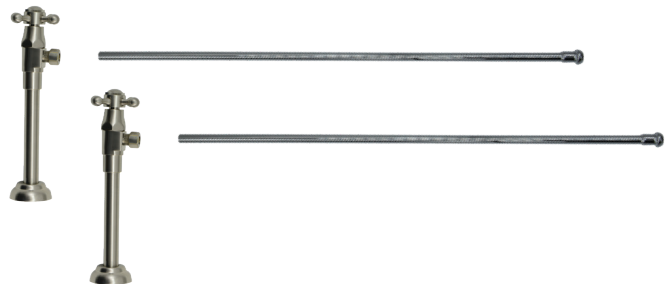

1/2" Copper Sweat Inlet x 3/8" O.D. Compression Outlet