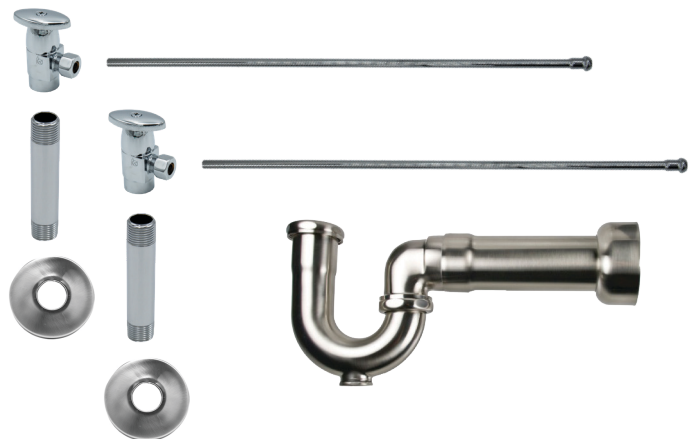

1/2" Female IPS Inlet x 3/8" O.D. Compression Outlet