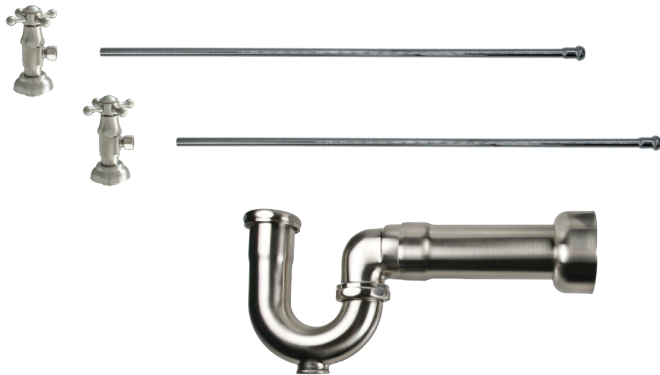

Brass Cross Handle with 1/4 Turn Ceramic Disc Cartridge Valve - Lead Free

(Angle - New England/Massachusetts P-Trap)

1/2" Compression (5/8" O.D.) Inlet x 3/8" O.D. Compression Outlet