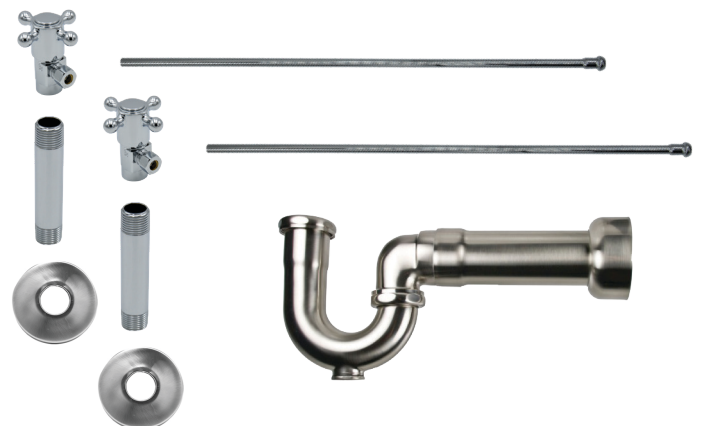

1/2" Female IPS Inlet x 3/8" O.D. Compression Outlet