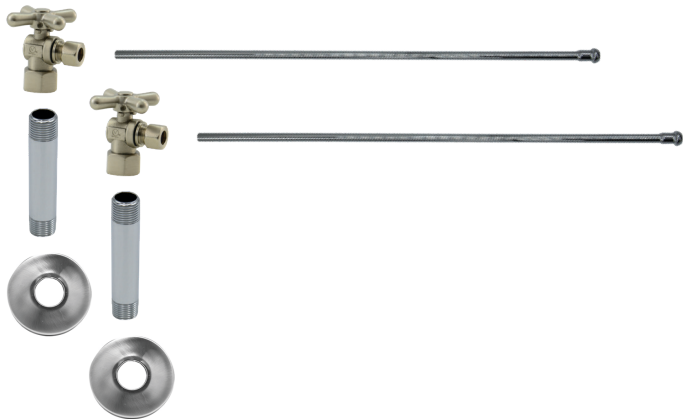

Brass Cross Handle with 1/4 Turn Ball Valve - Lead Free

(Angle - No Trap)

1/2" Female IPS Inlet x 3/8" O.D. Compression Outlet