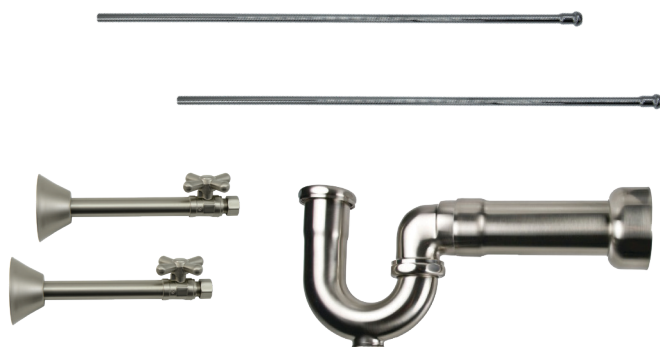

Brass Cross Handle with 1/4 Turn Ball Valve - Lead Free

(Sweat - Straight - New England/Massachusetts P-Trap)

1/2" Copper Sweat Inlet x 3/8" O.D. Compression Outlet