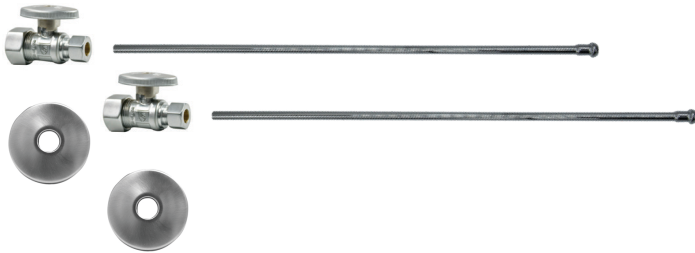

MT5931-NL

Complete Lavatory Supply Kits include everything you need to install your bathroom lavatory sink. Our square handle angle valve is designed for a contemporary look.

- 2 - MT5004-NL Angle Valves
- 2 - MT432X 3/8" x 20" Rigid Supply Tubes

Group 1 Finishes

All Group 1 Finishes **\$ 717**

Group 2 Finishes

All Group 2 Finishes **\$ 797**

1/2" Compression (5/8" O.D.) Inlet x 3/8" O.D. Compression Outlet

Brass Oval Handle with 1/4 Turn Ball Valve - Lead Free

(Straight - No Trap)

**1/2" Compression (5/8" O.D.) Inlet
x 3/8" O.D. Compression Outlet**

Oval Handle (valve MT410-NL)

MT4127-NL

Complete Lavatory Supply Kits include everything you need to install your bathroom lavatory sink. Our oval handle straight valve is designed for a traditional look.

- 2 - MT410-NL Straight Valves
- 2 - MT432X 3/8" x 20" Rigid Supply Tubes
- 2 - MT441X Sure Grip Flanges

Standard Finishes

MT4127-NL/BRN	Brushed Nickel	\$ 310
MT4127-NL/CHBRZ	Champagne Bronze	\$ 562
MT4127-NL/CPB	Polished Chrome	\$ 209
MT4127-NL/MB	Matte Black	\$ 398
MT4127-NL/ORB	Oil Rubbed Bronze	\$ 344
MT4127-NL/PN	Polished Nickel	\$ 310
MT4127-NL/ULB	Unlacquered Brass	\$ 209
MT4127-NL/VB	Venetian Bronze	\$ 344