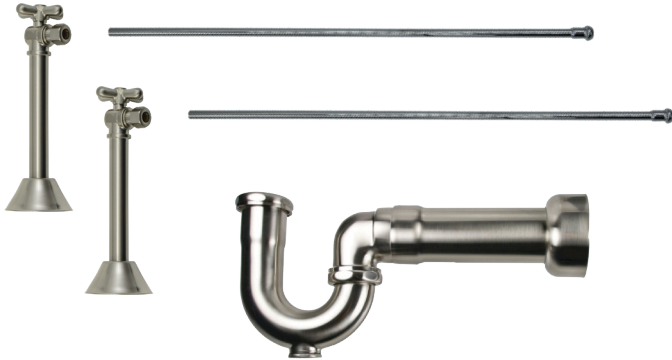

Brass Cross Handle with 1/4 Turn Ball Valve - Lead Free

(Sweat - Angle - New England/Massachusetts P-Trap)

1/2" Copper Sweat Inlet x 3/8" O.D. Compression Outlet