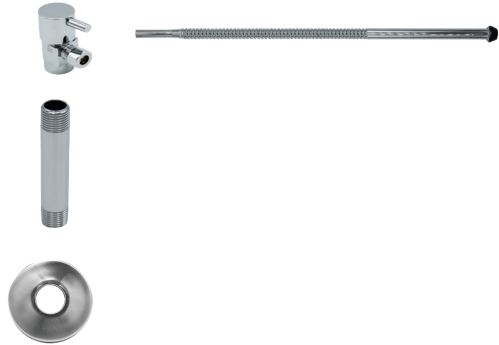

Contemporary Lever Handle with 1/4 Turn Ceramic Disc Cartridge Valve - Lead Free (Angle - Corrugated Supply Tube)

1/2" Female IPS Inlet x 3/8" O.D. Compression Outlet