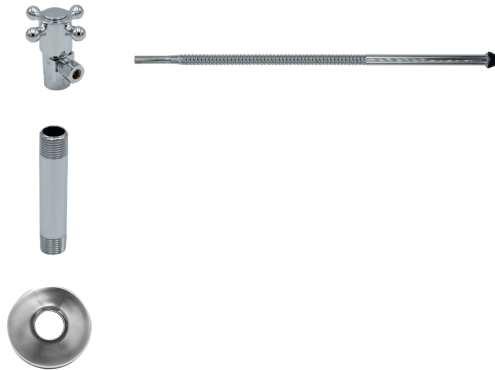

Brass Cross Handle with 1/4 Turn Ceramic Disc Cartridge Valve - Lead Free

(Angle - Corrugated Supply Tube)

1/2" Female IPS Inlet x 3/8" O.D. Compression Outlet