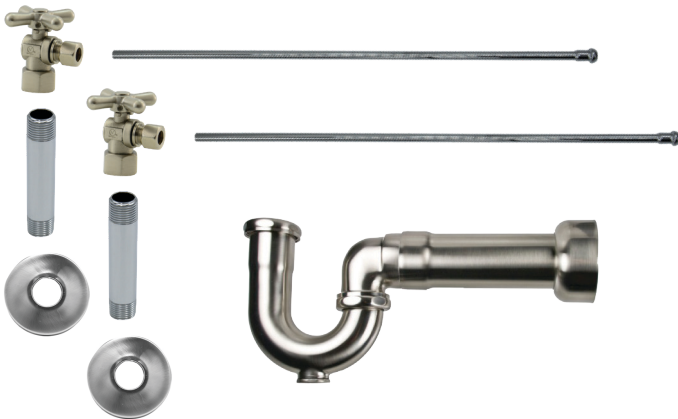

Brass Cross Handle with 1/4 Turn Ball Valve - Lead Free

(Angle - New England/Massachusetts P-Trap)

1/2" Female IPS Inlet x 3/8" O.D. Compression Outlet