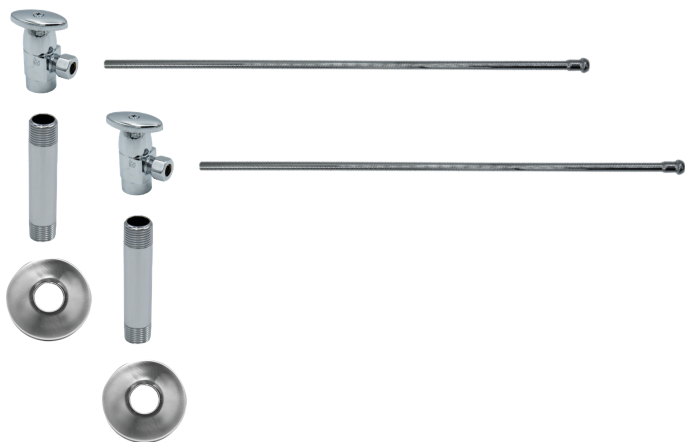

- 2 - MT403-NL Angle Valves
- 2 - MT432X 3/8" x 20" Rigid Supply Tubes
- 2 - MT441X Sure Grip Flanges

Standard Finishes

MT493BO-NL/BRN	Brushed Nickel	\$ 331
MT493BO-NL/CHBRZ	Champagne Bronze	\$ 591
MT493BO-NL/CPB	Polished Chrome	\$ 248
MT493BO-NL/MB	Matte Black	\$ 451
MT493BO-NL/ORB	Oil Rubbed Bronze	\$ 368
MT493BO-NL/PN	Polished Nickel	\$ 331
MT493BO-NL/ULB	Unlacquered Brass	\$ 248
MT493BO-NL/VB	Venetian Bronze	\$ 368

Group 1 Finishes

All Group 1 Finishes \$ 451

Group 2 Finishes

All Group 2 Finishes \$ 591

1/2" Compression (5/8" O.D.) Inlet x 3/8" O.D. Compression Outlet

Brass Oval Handle with 1/4 Turn Ceramic Disc Cartridge Valve - Lead Free

(Angle - No Trap)

1/2" Female IPS Inlet x 3/8" O.D. Compression Outlet

Oval Handle (valve MT6001-NL)

MT6910-NL

Complete Lavatory Supply Kits include everything you need to install your bathroom lavatory sink. Our deluxe brass oval handle angle valve blends with traditional or contemporary fixtures.