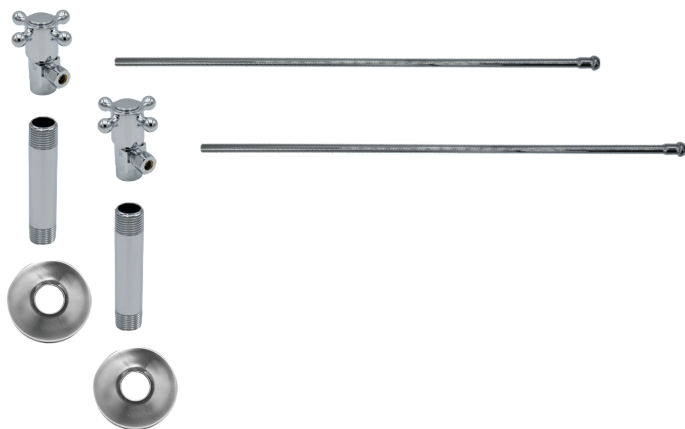

Brass Cross Handle with 1/4 Turn Ceramic Disc Cartridge Valve - Lead Free

(Angle - No Trap)

1/2" Female IPS Inlet x 3/8" O.D. Compression Outlet