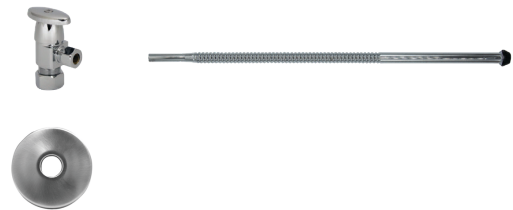

1/2" Compression (5/8" O.D.) Inlet x 3/8" O.D. Compression Outlet