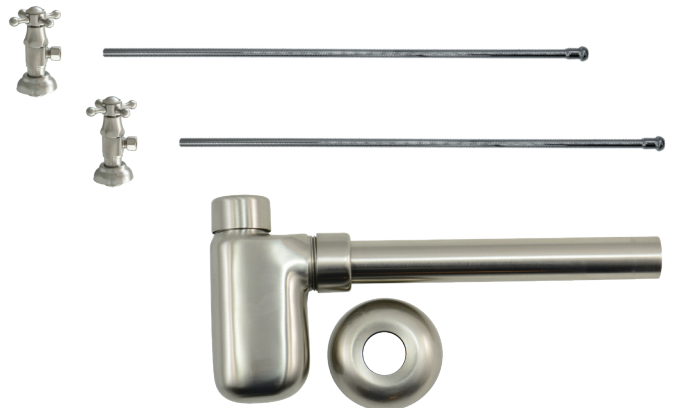

Group 1 Finishes

All Group 1 Finishes **\$ 1078**

Group 2 Finishes

All Group 2 Finishes **\$ 1439**

Cross Handle (valve MT4004X-NL)

MT8001-NL

Complete Lavatory Supply with Decorative Bottle Trap Kits include everything you need to install your bathroom lavatory sink. Our deluxe cross handle angle valve and flange is designed for a very traditional look.

- 2 - MT4004X-NL Angle Valves
- 2 - MT432X 3/8" x 20" Rigid Supply Tubes
- 1 - MT1000 1-1/4" x 1-1/4" Lavatory Trap w/ Flange

Standard Finishes

MT8001-NL/BRN	Brushed Nickel	\$ 918
MT8001-NL/CHBRZ	Champagne Bronze	\$ 1645
MT8001-NL/CPB	Polished Chrome	\$ 690
MT8001-NL/MB	Matte Black	\$ 1249
MT8001-NL/ORB	Oil Rubbed Bronze	\$ 1127
MT8001-NL/PN	Polished Nickel	\$ 918
MT8001-NL/ULB	Unlacquered Brass	\$ 690
MT8001-NL/VB	Venetian Bronze	\$ 1127

Group 1 Finishes

All Group 1 Finishes **\$ 1249**

Group 2 Finishes

All Group 2 Finishes **\$ 1645**

1/2" Compression (5/8" O.D.) Inlet x 3/8" O.D. Compression Outlet

Brass Cross Handle with 1/4 Turn Ball Valve - Lead Free