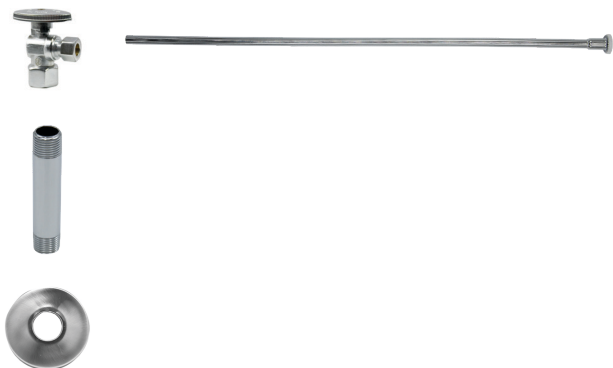

1/2" Female IPS Inlet x 3/8" O.D. Compression Outlet

Oval Handle (valve MT401-NL)

MT4820BOIPS-NL

Complete Toilet Supply Kits include everything you need to install your toilet or bidet. Our oval handle angle valve is designed for a traditional look.