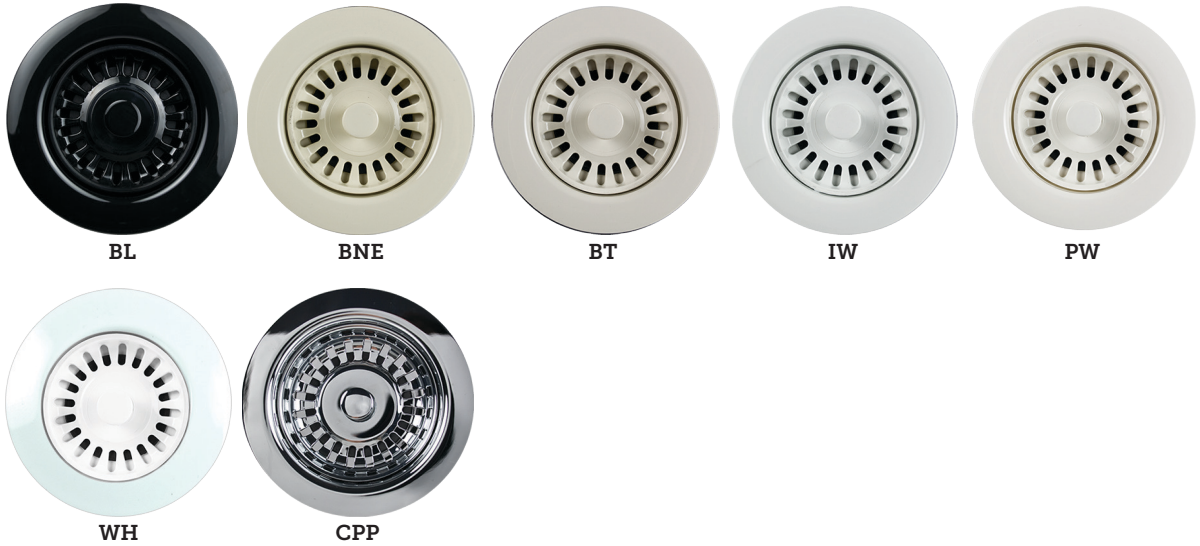

Plastic Finishes (Xenoy Molded Plastic)