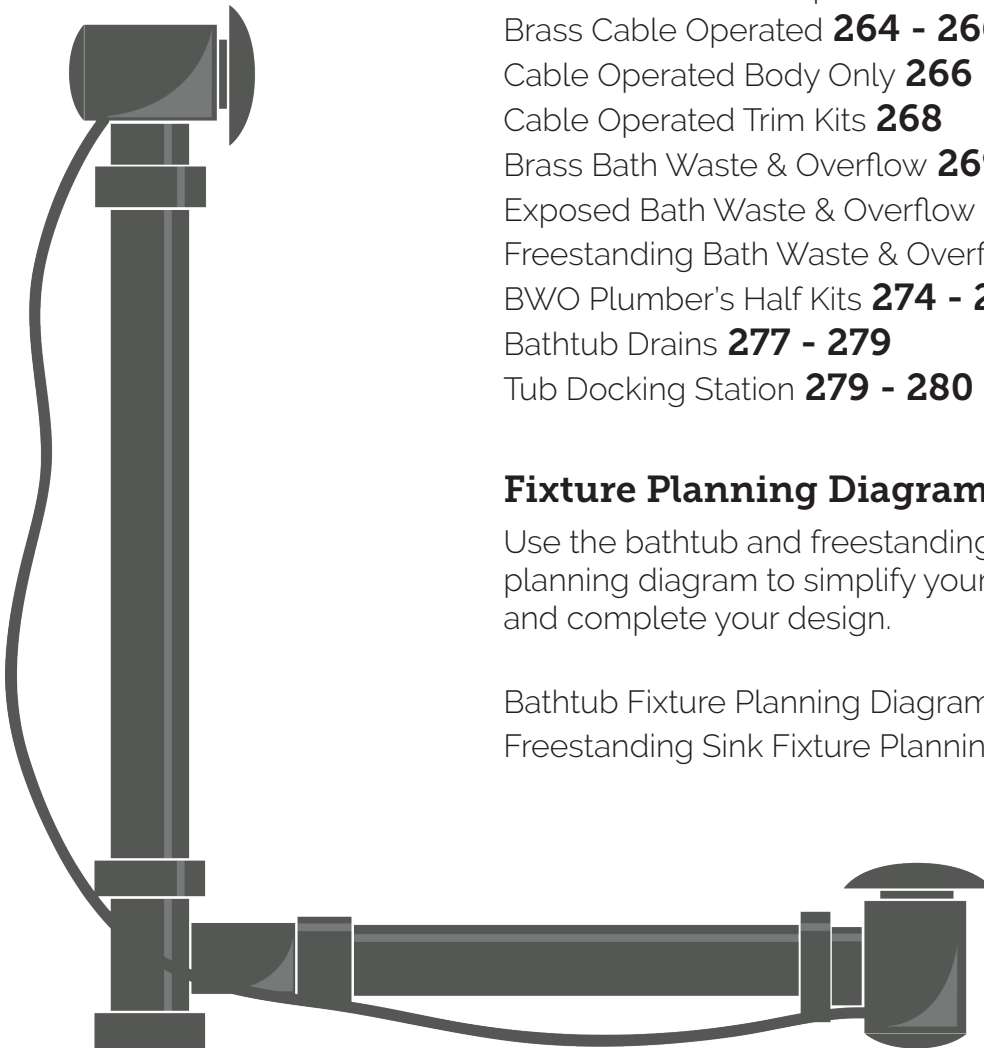

Fixture Planning Diagrams

Use the bathtub and freestanding bathtub fixture planning diagram to simplify your product selection and complete your design.

Bathtub Fixture Planning Diagram	15
Freestanding Sink Fixture Planning Diagram	16

DoubleFlex

Bath waste installations just became faster and easier. **DoubleFlex** is designed to handle misalignment problems using patented swivel joints at the overflow head and at the sanitary tee.

- 1-1/2" Female x 1-1/2" Male Schedule 40
- Approved for all Drain, Waste, and Vent applications
- Comes Packaged in Clamshell Packaging
- All BWO40S Schedule 40 Cable Drains include 2 DoubleFlex Fittings*