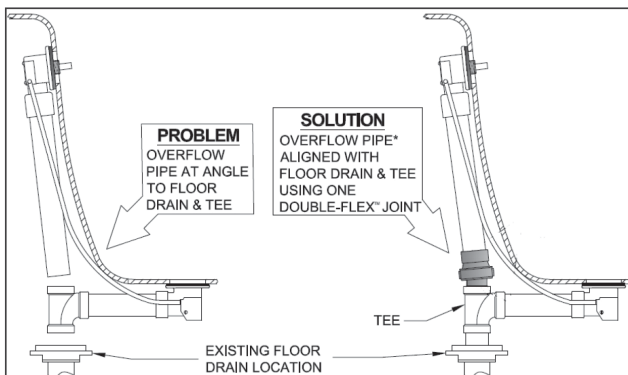

Fixture Planning Diagrams

Use the bathtub and freestanding bathtub fixture planning diagram to simplify your product selection and complete your design.

Bathtub Fixture Planning Diagram	15
Freestanding Sink Fixture Planning Diagram	16

DoubleFlex

Bath waste installations just became faster and easier. **DoubleFlex** is designed to handle misalignment problems using patented swivel joints at the overflow head and at the sanitary tee.

- 1-1/2" Female x 1-1/2" Male Schedule 40
- Approved for all Drain, Waste, and Vent applications
- Comes Packaged in Clamshell Packaging
- All BWO40S Schedule 40 Cable Drains include 2 DoubleFlex Fittings*

*One DoubleFlex fitting is pre-glued to the overflow head.

Available in PVC and ABS.

Problem/Scenario 1

Problem/Scenario 2

Comes Standard with Every Schedule 40 Cable Drain -or- Purchase Separately

PVC DoubleFlex Adaptor