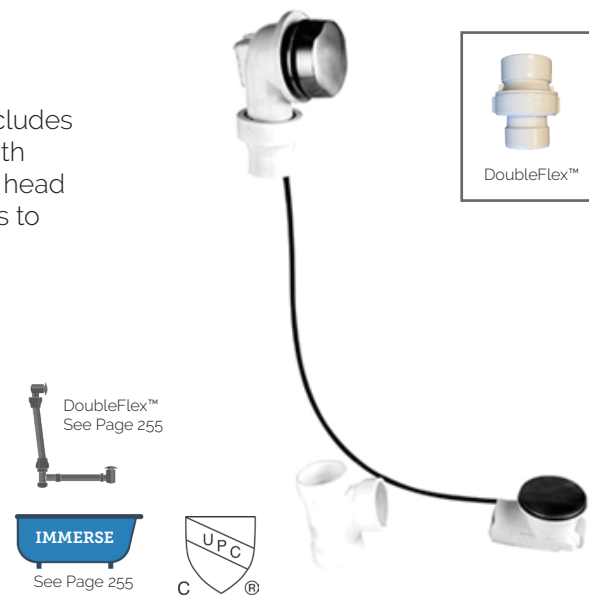

Schedule 40 ABS & PVC Cable Operated Bath Waste & Overflow Drain with Patented Flexible Overflow Neck for 36" - 45" Tub Depths

BWO40S61A2 and BWO40S61P2

Cable operated bath drain with control knob at overflow. Includes a solid brass or plastic molded trim kit. Schedule 40 pipe with brass parts and 1-1/2" drain with patented, flexible overflow head conforms to any bathtub angle. Available in multiple finishes to match every fixture in your bathroom!

- Schedule 40 ABS or PVC
- Patented Flexible Overflow Control Neck
- Fits 36" to 45" Tub Depths
- Cable Length 50"
- Pipe not included
- Includes 1-1/2" Sanitary Tee
- Innovative DoubleFlex™ Design for Easy Installation

Kit Components:

- BWO40S61A2 or BWO40S61P2
- TRIMM3

ABS with Flexible Overflow Neck BWO40S61A2

Standard Finishes

BWO40S61A2/BRN	Brushed Nickel	$ 339
BWO40S61A2/CHBRZ	Champagne Bronze	$ 493
BWO40S61A2/CPB	Polished Chrome	$ 310
BWO40S61A2/MB	Matte Black	$ 418
BWO40S61A2/ORB	Oil Rubbed Bronze	$ 393
BWO40S61A2/PN	Polished Nickel	$ 339
BWO40S61A2/ULB	Unlacquered Brass	$ 310
BWO40S61A2/VB	Venetian Bronze	$ 393

Group 1 Finishes

All Group 1 Finishes **$ 418**

Group 2 Finishes

All Group 2 Finishes **$ 493**

Plastic Molded Finishes

BWO40S61A2/BL	Black	$ 262
BWO40S61A2/BNE	Bone	$ 262
BWO40S61A2/BT	Biscuit	$ 262
BWO40S61A2/CPB	Polished Chrome	$ 278
BWO40S61A2/IW	Ice White	$ 262
BWO40S61A2/PW	Polar White	$ 262
BWO40S61A2/WH	White	$ 262

PVC with Flexible Overflow Neck BWO40S61P2

Standard Finishes

BWO40S61P2/BRN	Brushed Nickel	$ 339
BWO40S61P2/CHBRZ	Champagne Bronze	$ 493
BWO40S61P2/CPB	Polished Chrome	$ 310
BWO40S61P2/MB	Matte Black	$ 418
BWO40S61P2/ORB	Oil Rubbed Bronze	$ 393
BWO40S61P2/PN	Polished Nickel	$ 339
BWO40S61P2/ULB	Unlacquered Brass	$ 310
BWO40S61P2/VB	Venetian Bronze	$ 393

Group 1 Finishes

All Group 1 Finishes **$ 418**

Group 2 Finishes

All Group 2 Finishes **$ 493**

Plastic Molded Finishes

BWO40S61P2/BL	Black	$ 262
BWO40S61P2/BNE	Bone	$ 262
BWO40S61P2/BT	Biscuit	$ 262
BWO40S61P2/CPB	Polished Chrome	$ 278
BWO40S61P2/IW	Ice White	$ 262
BWO40S61P2/PW	Polar White	$ 262
BWO40S61P2/WH	White	$ 262

For Cable Operated Rough and Trim Individual Parts Go To Pages 266 - 268