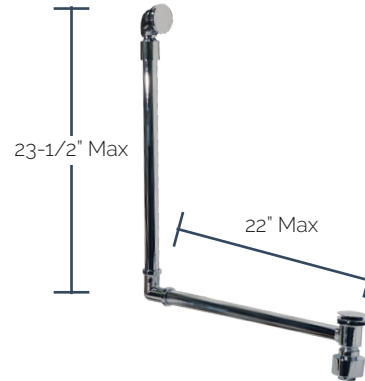

Exposed Direct Outlet Bath Waste & Overflow with Swivel Neck & EZ-Click™ Drain

BDEXP2

Designed for tubs requiring exposed bath waste and overflow.

- Fully Plated Solid Brass Body
- 17 Gauge Tube
- Swivel Overflow Neck
- Designer Face Plate with No Holes
- Deluxe EZ-Click™ Drain

Standard Finishes

BDEXP2/BRN	Brushed Nickel	$ 935
BDEXP2/CHBRZ	Champagne Bronze	$ 1155
BDEXP2/CPB	Polished Chrome	$ 715
BDEXP2/MB	Matte Black	$ 1018
BDEXP2/PN	Polished Nickel	$ 935
BDEXP2/ULB	Unlacquered Brass	$ 715

Group 1 Finishes

All Group 1 Finishes **$ 1140**

Group 2 Finishes

All Group 2 Finishes **$ 1345**

Exposed Direct Outlet Bath Waste & Overflow with Swivel Neck & EZ-Click™ Drain (Extended)

BDEXP2-VA

Designed for tubs requiring exposed bath waste and overflow and a longer horizontal drain pipe.

- Fully Plated Solid Brass Body
- 17 Gauge Tube
- Swivel Overflow Neck
- Designer Face Plate with No Holes
- Deluxe EZ-Click™ Drain
- 22" Horizontal Tube

Standard Finishes

BDEXP2-VA/BRN	Brushed Nickel	$ 1029
BDEXP2-VA/CHBRZ	Champagne Bronze	$ 1263
BDEXP2-VA/CPB	Polished Chrome	$ 796
BDEXP2-VA/MB	Matte Black	$ 1117
BDEXP2-VA/PN	Polished Nickel	$ 1029
BDEXP2-VA/ULB	Unlacquered Brass	$ 796

Group 1 Finishes

All Group 1 Finishes **$ 1251**