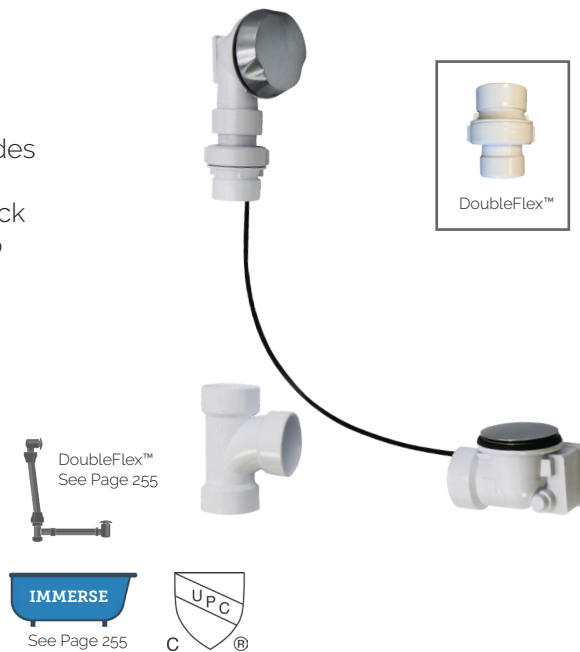

Schedule 40 ABS & PVC Cable Operated Bath Waste & Overflow Drain with Patented Flexible Overflow Neck for 23" - 36" Tub Depths

BWO40S45A2 and BWO40S45P2

Cable operated bath drain with control knob at overflow. Includes a solid brass or plastic molded trim kit. Schedule 40 pipe with brass parts and 1-1/2" drain with patented, flexible overflow neck conforms to any bathtub angle. Available in multiple finishes to match every fixture in your bathroom!

- Schedule 40 ABS or PVC
- Patented Flexible Overflow Control Neck
- Fits 23" to 36" Tub Depths
- Cable Length 39"
- Pipe not included
- Includes 1-1/2" Sanitary Tee
- Innovative DoubleFlex™ Design for Easy Installation

Kit Components:

- BWO40S45A2 or BWO40S45P2
- TRIMM3

ABS with Flexible Overflow Neck BWO40S45A2

Standard Finishes

BWO40S45A2/BRN	Brushed Nickel	$ 311
BWO40S45A2/CHBRZ	Champagne Bronze	$ 465
BWO40S45A2/CPB	Polished Chrome	$ 283
BWO40S45A2/MB	Matte Black	$ 391
BWO40S45A2/ORB	Oil Rubbed Bronze	$ 365
BWO40S45A2/PN	Polished Nickel	$ 311
BWO40S45A2/ULB	Unlacquered Brass	$ 283
BWO40S45A2/VB	Venetian Bronze	$ 365

Group 1 Finishes

All Group 1 Finishes **$ 391**

Group 2 Finishes

All Group 2 Finishes **$ 465**

Plastic Molded Finishes

BWO40S45A2/BL	Black	$ 234
BWO40S45A2/BNE	Bone	$ 234
BWO40S45A2/BT	Biscuit	$ 234
BWO40S45A2/CPB	Polished Chrome	$ 250
BWO40S45A2/IW	Ice White	$ 234
BWO40S45A2/PW	Polar White	$ 234
BWO40S45A2/WH	White	$ 234

PVC with Flexible Overflow Neck BWO40S45P2

Standard Finishes

BWO40S45P2/BRN	Brushed Nickel	$ 311
BWO40S45P2/CHBRZ	Champagne Bronze	$ 465
BWO40S45P2/CPB	Polished Chrome	$ 283
BWO40S45P2/MB	Matte Black	$ 391
BWO40S45P2/ORB	Oil Rubbed Bronze	$ 365
BWO40S45P2/PN	Polished Nickel	$ 311
BWO40S45P2/ULB	Unlacquered Brass	$ 283
BWO40S45P2/VB	Venetian Bronze	$ 365

Group 1 Finishes

All Group 1 Finishes **$ 391**

Group 2 Finishes

All Group 2 Finishes **$ 465**

Plastic Molded Finishes

BWO40S45P2/BL	Black	$ 234
BWO40S45P2/BNE	Bone	$ 234
BWO40S45P2/BT	Biscuit	$ 234
BWO40S45P2/CPB	Polished Chrome	$ 250
BWO40S45P2/IW	Ice White	$ 234
BWO40S45P2/PW	Polar White	$ 234
BWO40S45P2/WH	White	$ 234

For Cable Operated Rough and Trim Individual Parts Go To Pages 266 - 268