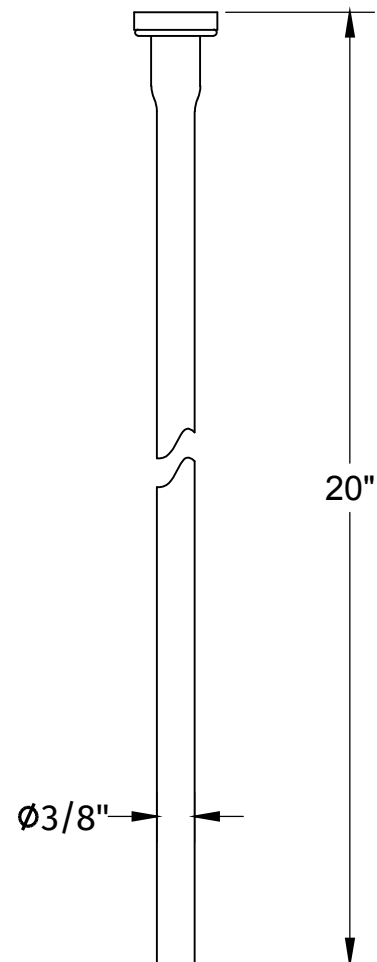

MT436X

WARRANTY

FOR WARRANTY INFO PLEASE VISIT WWW.MOUNTAINPLUMBING.COM/PAGE/RESOURCES/WARRANTY

FINISH CARE & MAINTENANCE

NEVER USE ANY HARSH ALKALI, ACID BASED DETERGENTS OR CLEANERS SUCH AS SOFT SCRUB®, SCRUBBING BUBBLES® OR COMET® TO CLEAN. DO NOT USE BRILLO® OR SCOTCH BRITE® PADS. THESE WILL ALL HARM THE FINISH. TO CLEAN, USE ONLY A DAMP SOFT CLOTH AND WIPE GENTLY. STANDARD WINDEX® CAN ALSO BE USED SPARINGLY. IT IS NOT NECESSARY TO WIPE HARD TO REMOVE SPOTS. TO MAINTAIN THE FINISH, WIPE WITH A SOFT DRY CLOTH AFTER USE. AN OCCASIONAL COAT OF PURE CARNAUBA WAX WITHOUT CLEANERS WILL HELP PROTECT THE FINISH.

SPECIFICATIONS SUBJECT TO CHANGE WITHOUT NOTICE