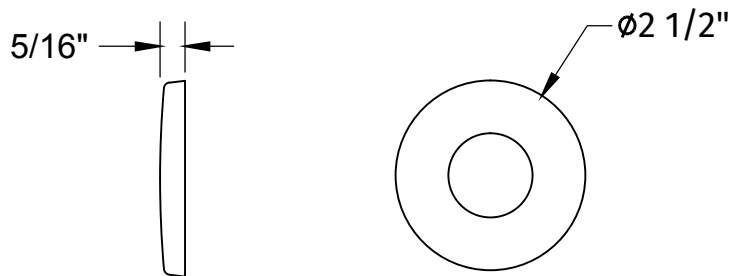

MT6820-NL

TOILET SUPPLY KIT

SPECIFICATION SHEET

- -ONE LEAD FREE cUPC CERTIFIED MT6003-NL 1/4 TURN CERAMIC DISC CARTRIDGE VALVE
- -1/2" COMPRESSION (5/8" O.D.) INLET
- -3/8" O.D. COMPRESSION OUTLET
- -ONE MT436X NO LEAD SUPPLY TUBE
- -ONE MT441X SURE GRIP FLANGE
- -OFFERED IN MANY STANDARD DECORATIVE FINISHES
- -SPECIAL FINISHES AVAILABLE UPON REQUEST

MT441X

MT436X

WARRANTY

FOR WARRANTY INFO PLEASE VISIT WWW.MOUNTAINPLUMBING.COM/PAGE/RESOURCES/WARRANTY

FINISH CARE & MAINTENANCE

NEVER USE ANY HARSH ALKALI, ACID BASED DETERGENTS OR CLEANERS SUCH AS SOFT SCRUB®, SCRUBBING BUBBLES® OR COMET® TO CLEAN. DO NOT USE BRILLO® OR SCOTCH BRITE® PADS. THESE WILL ALL HARM THE FINISH. TO CLEAN, USE ONLY A DAMP SOFT CLOTH AND WIPE GENTLY. STANDARD WINDEX® CAN ALSO BE USED SPARINGLY. IT IS NOT NECESSARY TO WIPE HARD TO REMOVE SPOTS. TO MAINTAIN THE FINISH, WIPE WITH A SOFT DRY CLOTH AFTER USE. AN OCCASIONAL COAT OF PURE CARNAUBA WAX WITHOUT CLEANERS WILL HELP PROTECT THE FINISH.

SPECIFICATIONS SUBJECT TO CHANGE WITHOUT NOTICE