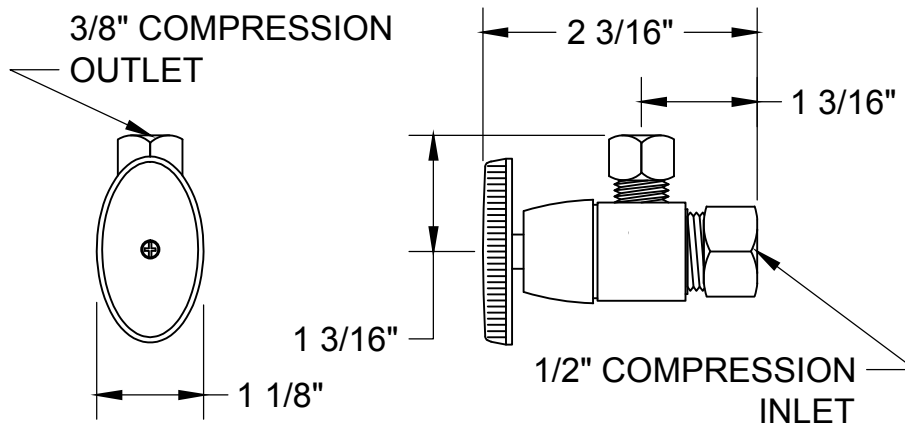

### SPECIFICATION SHEET

- ONE LEAD FREE cUPC CERTIFIED MT6003-NL 1/4 TURN CERAMIC DISC CARTRIDGE VALVE
- 1/2" COMPRESSION (5/8" O.D.) INLET
- 3/8" O.D. COMPRESSION OUTLET
- ONE MT436X NO LEAD SUPPLY TUBE
- ONE MT441X SURE GRIP FLANGE
- OFFERED IN MANY STANDARD DECORATIVE FINISHES
- SPECIAL FINISHES AVAILABLE UPON REQUEST