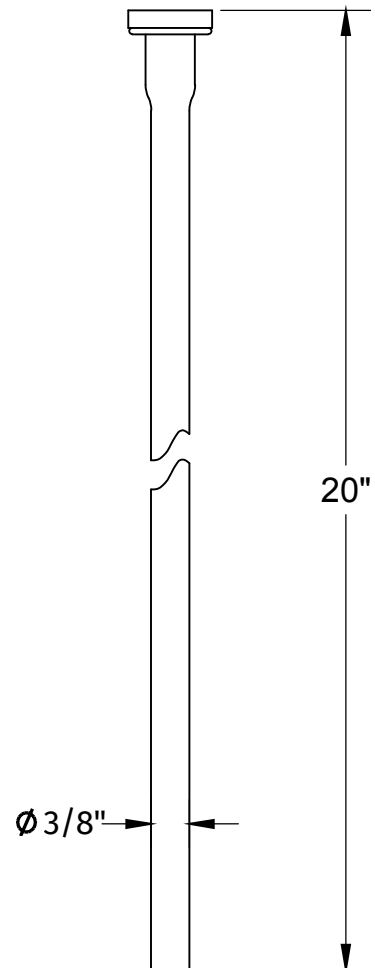

MT436X

WARRANTY

FOR WARRANTY INFO PLEASE VISIT WWW.MOUNTAINPLUMBING.COM/PAGE/RESOURCES/WARRANTY

FINISH CARE & MAINTENANCE

NEVER USE ANY HARSH ALKALI, ACID BASED DETERGENTS OR CLEANERS SUCH AS SOFT SCRUB®, SCRUBBING BUBBLES® OR COMET® TO CLEAN. DO NOT USE BRILLO® OR SCOTCH BRITE® PADS. THESE WILL ALL HARM THE FINISH. TO CLEAN, USE ONLY A DAMP SOFT CLOTH AND WIPE GENTLY. STANDARD WINDEX® CAN ALSO BE USED SPARINGLY. IT IS NOT NECESSARY TO WIPE HARD TO REMOVE SPOTS. TO MAINTAIN THE FINISH, WIPE WITH A SOFT DRY CLOTH AFTER USE. AN OCCASIONAL COAT OF PURE CARNAUBA WAX WITHOUT CLEANERS WILL HELP PROTECT THE FINISH.

SPECIFICATIONS SUBJECT TO CHANGE WITHOUT NOTICE