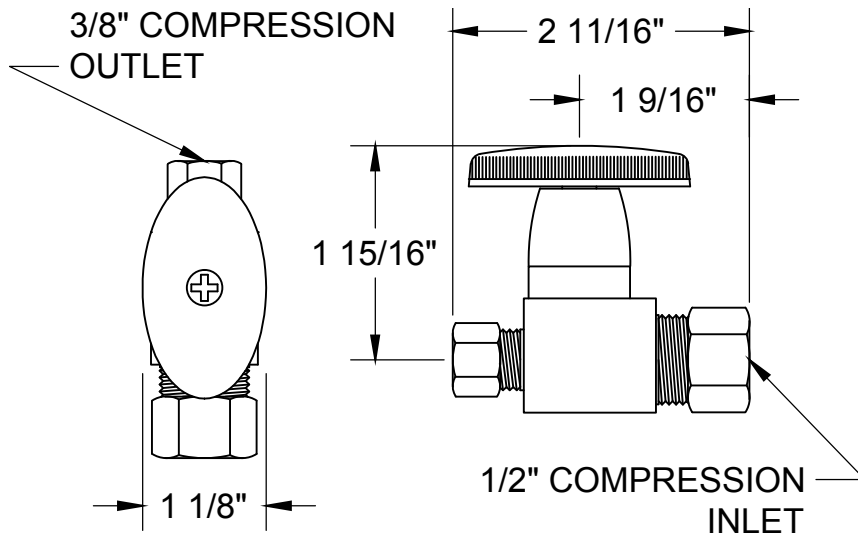

MT6122-NL

TOILET SUPPLY KIT

SPECIFICATION SHEET

- ONE LEAD FREE cUPC CERTIFIED MT6120-NL 1/4 TURN CERAMIC DISC CARTRIDGE VALVE
- 1/2" COMPRESSION (5/8" O.D.) INLET
- 3/8" O.D. COMPRESSION OUTLET
- ONE MT436X NO LEAD SUPPLY TUBE
- ONE MT441X SURE GRIP FLANGE
- OFFERED IN MANY STANDARD DECORATIVE FINISHES
- SPECIAL FINISHES AVAILABLE UPON REQUEST