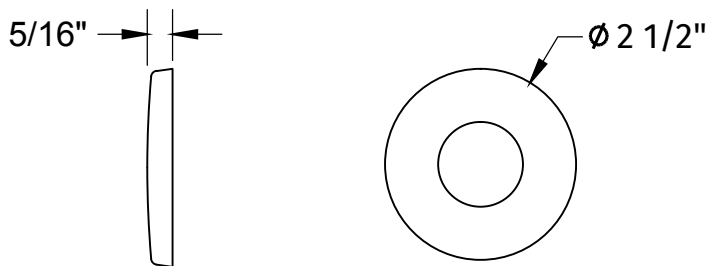

MT6122-NL

TOILET SUPPLY KIT

SPECIFICATION SHEET

- -ONE LEAD FREE cUPC CERTIFIED MT6120-NL 1/4 TURN CERAMIC DISC CARTRIDGE VALVE
- -1/2" COMPRESSION (5/8" O.D.) INLET
- -3/8" O.D. COMPRESSION OUTLET
- -ONE MT436X NO LEAD SUPPLY TUBE
- -ONE MT441X SURE GRIP FLANGE
- -OFFERED IN MANY STANDARD DECORATIVE FINISHES
- -SPECIAL FINISHES AVAILABLE UPON REQUEST

MT441X

MT436X

WARRANTY

FOR WARRANTY INFO PLEASE VISIT WWW.MOUNTAINPLUMBING.COM/PAGE/RESOURCES/WARRANTY

FINISH CARE & MAINTENANCE

NEVER USE ANY HARSH ALKALI, ACID BASED DETERGENTS OR CLEANERS SUCH AS SOFT SCRUB®, SCRUBBING BUBBLES® OR COMET® TO CLEAN. DO NOT USE BRILLO® OR SCOTCH BRITE® PADS. THESE WILL ALL HARM THE FINISH. TO CLEAN, USE ONLY A DAMP SOFT CLOTH AND WIPE GENTLY. STANDARD WINDEX® CAN ALSO BE USED SPARINGLY. IT IS NOT NECESSARY TO WIPE HARD TO REMOVE SPOTS. TO MAINTAIN THE FINISH, WIPE WITH A SOFT DRY CLOTH AFTER USE. AN OCCASIONAL COAT OF PURE CARNAUBA WAX WITHOUT CLEANERS WILL HELP PROTECT THE FINISH.

SPECIFICATIONS SUBJECT TO CHANGE WITHOUT NOTICE