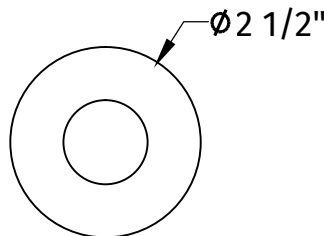

MT495X-NL

TOILET SUPPLY KIT

SPECIFICATION SHEET

- -ONE LEAD FREE cUPC CERTIFIED MT4003-NL VALVE
- -1/2" COMPRESSION (5/8" O.D.) INLET
- -3/8" O.D. COMPRESSION OUTLET
- -ONE MT426X NO LEAD SUPPLY TUBE
- -ONE MT441X SURE GRIP FLANGE
- -OFFERED IN MANY STANDARD DECORATIVE FINISHES
- -SPECIAL FINISHES AVAILABLE UPON REQUEST

MT441X

WARRANTY

FOR WARRANTY INFO PLEASE VISIT WWW.MOUNTAINPLUMBING.COM/PAGE/RESOURCES/WARRANTY

FINISH CARE & MAINTENANCE

NEVER USE ANY HARSH ALKALI, ACID BASED DETERGENTS OR CLEANERS SUCH AS SOFT SCRUB®, SCRUBBING BUBBLES® OR COMET® TO CLEAN. DO NOT USE BRILLO® OR SCOTCH BRITE® PADS. THESE WILL ALL HARM THE FINISH. TO CLEAN, USE ONLY A DAMP SOFT CLOTH AND WIPE GENTLY. STANDARD WINDEX® CAN ALSO BE USED SPARINGLY. IT IS NOT NECESSARY TO WIPE HARD TO REMOVE SPOTS. TO MAINTAIN THE FINISH, WIPE WITH A SOFT DRY CLOTH AFTER USE. AN OCCASIONAL COAT OF PURE CARNAUBA WAX WITHOUT CLEANERS WILL HELP PROTECT THE FINISH.

SPECIFICATIONS SUBJECT TO CHANGE WITHOUT NOTICE