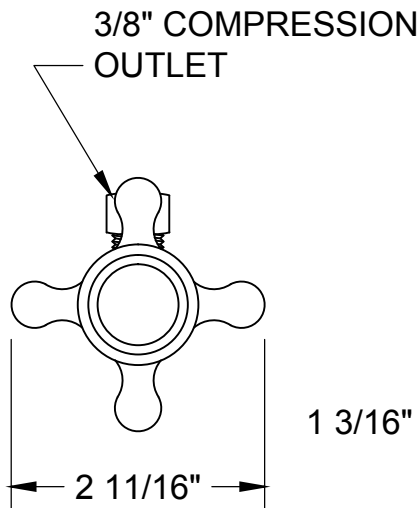

MT495X-NL

TOILET SUPPLY KIT

SPECIFICATION SHEET

- ONE LEAD FREE cUPC CERTIFIED MT4003-NL VALVE
- 1/2" COMPRESSION (5/8" O.D.) INLET
- 3/8" O.D. COMPRESSION OUTLET
- ONE MT426X NO LEAD SUPPLY TUBE
- ONE MT441X SURE GRIP FLANGE
- OFFERED IN MANY STANDARD DECORATIVE FINISHES
- SPECIAL FINISHES AVAILABLE UPON REQUEST