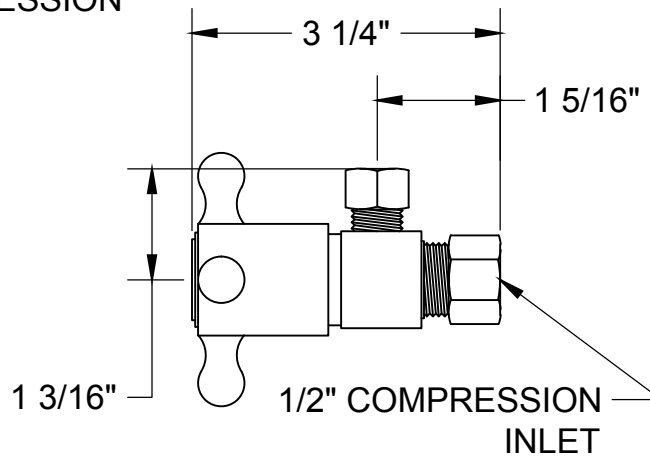

MT495X-NL

TOILET SUPPLY KIT

SPECIFICATION SHEET

- ONE LEAD FREE cUPC CERTIFIED MT4003-NL VALVE
- 1/2" COMPRESSION (5/8" O.D.) INLET
- 3/8" O.D. COMPRESSION OUTLET
- ONE MT426X NO LEAD SUPPLY TUBE
- ONE MT441X SURE GRIP FLANGE
- OFFERED IN MANY STANDARD DECORATIVE FINISHES
- SPECIAL FINISHES AVAILABLE UPON REQUEST