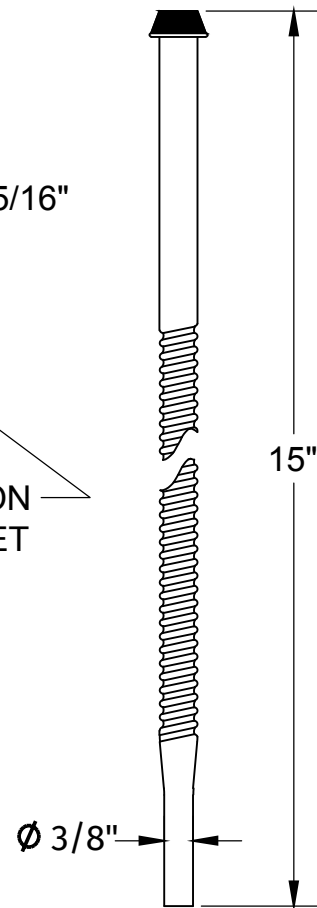

MT426X

WARRANTY

FOR WARRANTY INFO PLEASE VISIT WWW.MOUNTAINPLUMBING.COM/PAGE/RESOURCES/WARRANTY

FINISH CARE & MAINTENANCE

NEVER USE ANY HARSH ALKALI, ACID BASED DETERGENTS OR CLEANERS SUCH AS SOFT SCRUB®, SCRUBBING BUBBLES® OR COMET® TO CLEAN. DO NOT USE BRILLO® OR SCOTCH BRITE® PADS. THESE WILL ALL HARM THE FINISH. TO CLEAN, USE ONLY A DAMP SOFT CLOTH AND WIPE GENTLY. STANDARD WINDEX® CAN ALSO BE USED SPARINGLY. IT IS NOT NECESSARY TO WIPE HARD TO REMOVE SPOTS. TO MAINTAIN THE FINISH, WIPE WITH A SOFT DRY CLOTH AFTER USE. AN OCCASIONAL COAT OF PURE CARNAUBA WAX WITHOUT CLEANERS WILL HELP PROTECT THE FINISH.

SPECIFICATIONS SUBJECT TO CHANGE WITHOUT NOTICE