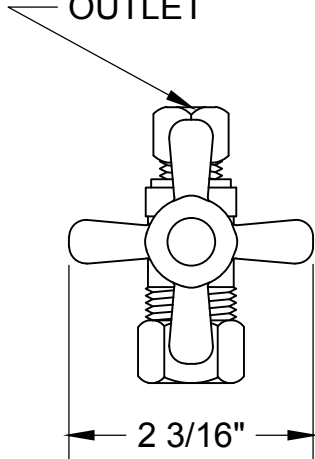

3/8" COMPRESSION
OUTLET

MT622-NL