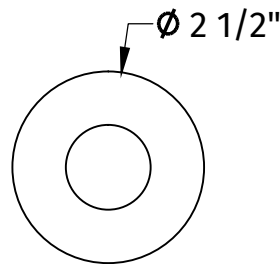

MT436X

WARRANTY

FOR WARRANTY INFO PLEASE VISIT WWW.MOUNTAINPLUMBING.COM/PAGE/RESOURCES/WARRANTY

FINISH CARE & MAINTENANCE

NEVER USE ANY HARSH ALKALI, ACID BASED DETERGENTS OR CLEANERS SUCH AS SOFT SCRUB®, SCRUBBING BUBBLES® OR COMET® TO CLEAN. DO NOT USE BRILLO® OR SCOTCH BRITE® PADS. THESE WILL ALL HARM THE FINISH. TO CLEAN, USE ONLY A DAMP SOFT CLOTH AND WIPE GENTLY. STANDARD WINDEX® CAN ALSO BE USED SPARINGLY. IT IS NOT NECESSARY TO WIPE HARD TO REMOVE SPOTS. TO MAINTAIN THE FINISH, WIPE WITH A SOFT DRY CLOTH AFTER USE. AN OCCASIONAL COAT OF PURE CARNAUBA WAX WITHOUT CLEANERS WILL HELP PROTECT THE FINISH.

SPECIFICATIONS SUBJECT TO CHANGE WITHOUT NOTICE