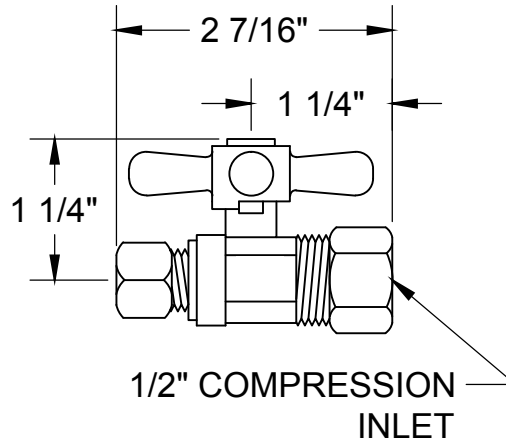

3/8" COMPRESSION
OUTLET

MT622-NL