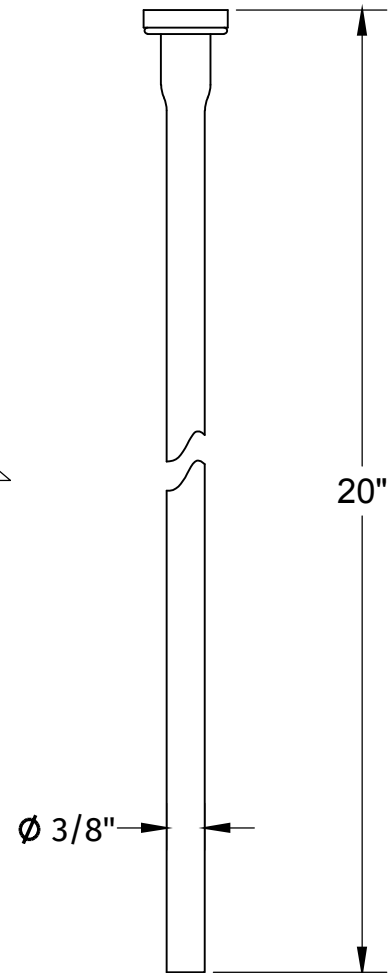

MT436X

WARRANTY

FOR WARRANTY INFO PLEASE VISIT WWW.MOUNTAINPLUMBING.COM/PAGE/RESOURCES/WARRANTY

FINISH CARE & MAINTENANCE

NEVER USE ANY HARSH ALKALI, ACID BASED DETERGENTS OR CLEANERS SUCH AS SOFT SCRUB®, SCRUBBING BUBBLES® OR COMET® TO CLEAN. DO NOT USE BRILLO® OR SCOTCH BRITE® PADS. THESE WILL ALL HARM THE FINISH. TO CLEAN, USE ONLY A DAMP SOFT CLOTH AND WIPE GENTLY. STANDARD WINDEX® CAN ALSO BE USED SPARINGLY. IT IS NOT NECESSARY TO WIPE HARD TO REMOVE SPOTS. TO MAINTAIN THE FINISH, WIPE WITH A SOFT DRY CLOTH AFTER USE. AN OCCASIONAL COAT OF PURE CARNAUBA WAX WITHOUT CLEANERS WILL HELP PROTECT THE FINISH.

SPECIFICATIONS SUBJECT TO CHANGE WITHOUT NOTICE