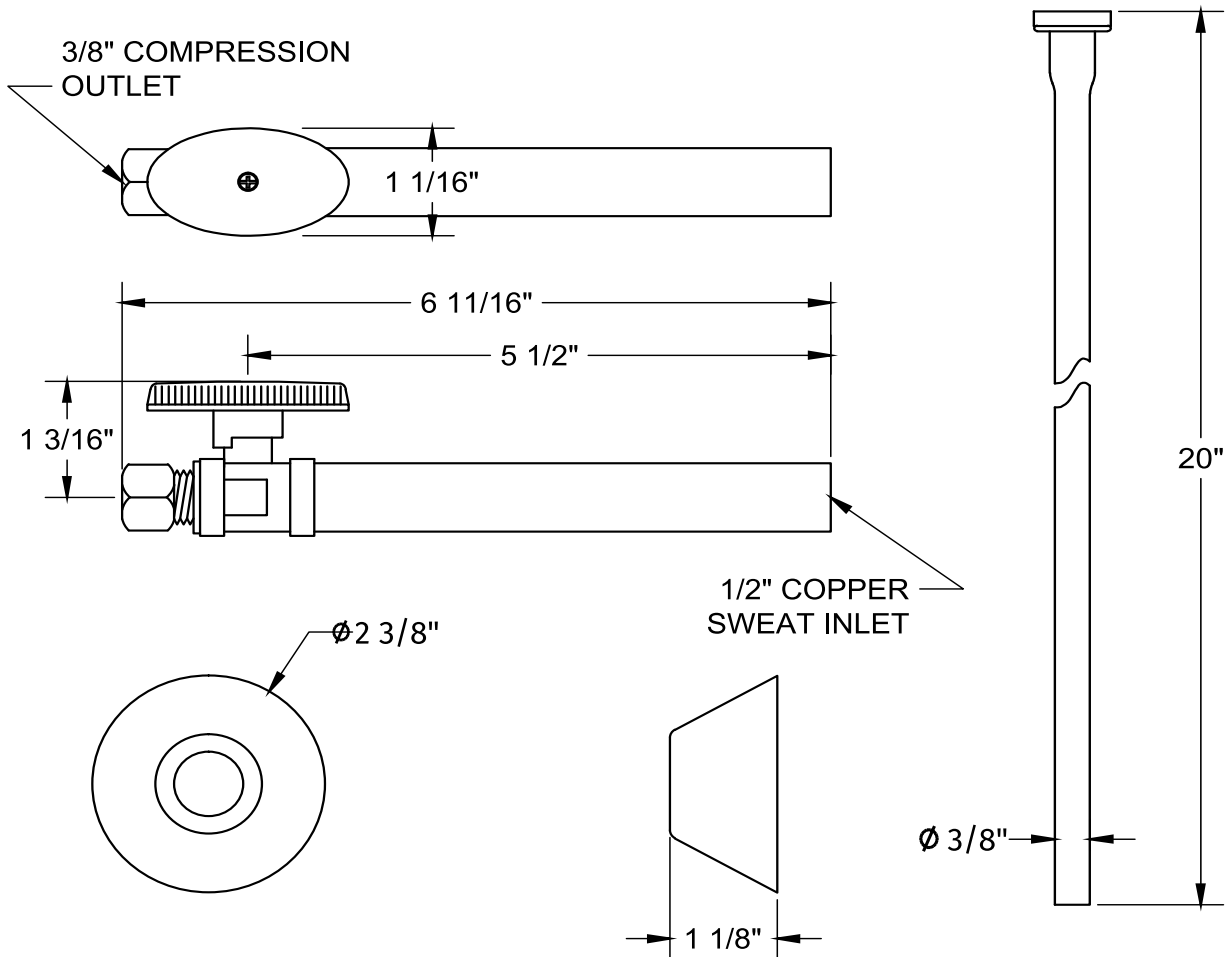

MT4811X-NL

TOILET SUPPLY KIT

SPECIFICATION SHEET

- -ONE LEAD FREE cUPC CERTIFIED MT317-NL 1/4 TURN BALL VALVE
- -1/2" COPPER SWEAT INLET
- -3/8" O.D. COMPRESSION OUTLET
- -ONE MT436X NO LEAD SUPPLY TUBE
- -OFFERED IN MANY STANDARD DECORATIVE FINISHES
- -SPECIAL FINISHES AVAILABLE UPON REQUEST

A McAlpine Company

Mountain

Plumbing Products

MT317-NL

MT436X

WARRANTY

FOR WARRANTY INFO PLEASE VISIT WWW.MOUNTAINPLUMBING.COM/PAGE/RESOURCES/WARRANTY

FINISH CARE & MAINTENANCE

NEVER USE ANY HARSH ALKALI, ACID BASED DETERGENTS OR CLEANERS SUCH AS SOFT SCRUB®, SCRUBBING BUBBLES® OR COMET® TO CLEAN. DO NOT USE BRILLO® OR SCOTCH BRITE® PADS. THESE WILL ALL HARM THE FINISH. TO CLEAN, USE ONLY A DAMP SOFT CLOTH AND WIPE GENTLY. STANDARD WINDEX® CAN ALSO BE USED SPARINGLY. IT IS NOT NECESSARY TO WIPE HARD TO REMOVE SPOTS. TO MAINTAIN THE FINISH, WIPE WITH A SOFT DRY CLOTH AFTER USE. AN OCCASIONAL COAT OF PURE CARNAUBA WAX WITHOUT CLEANERS WILL HELP PROTECT THE FINISH.

SPECIFICATIONS SUBJECT TO CHANGE WITHOUT NOTICE