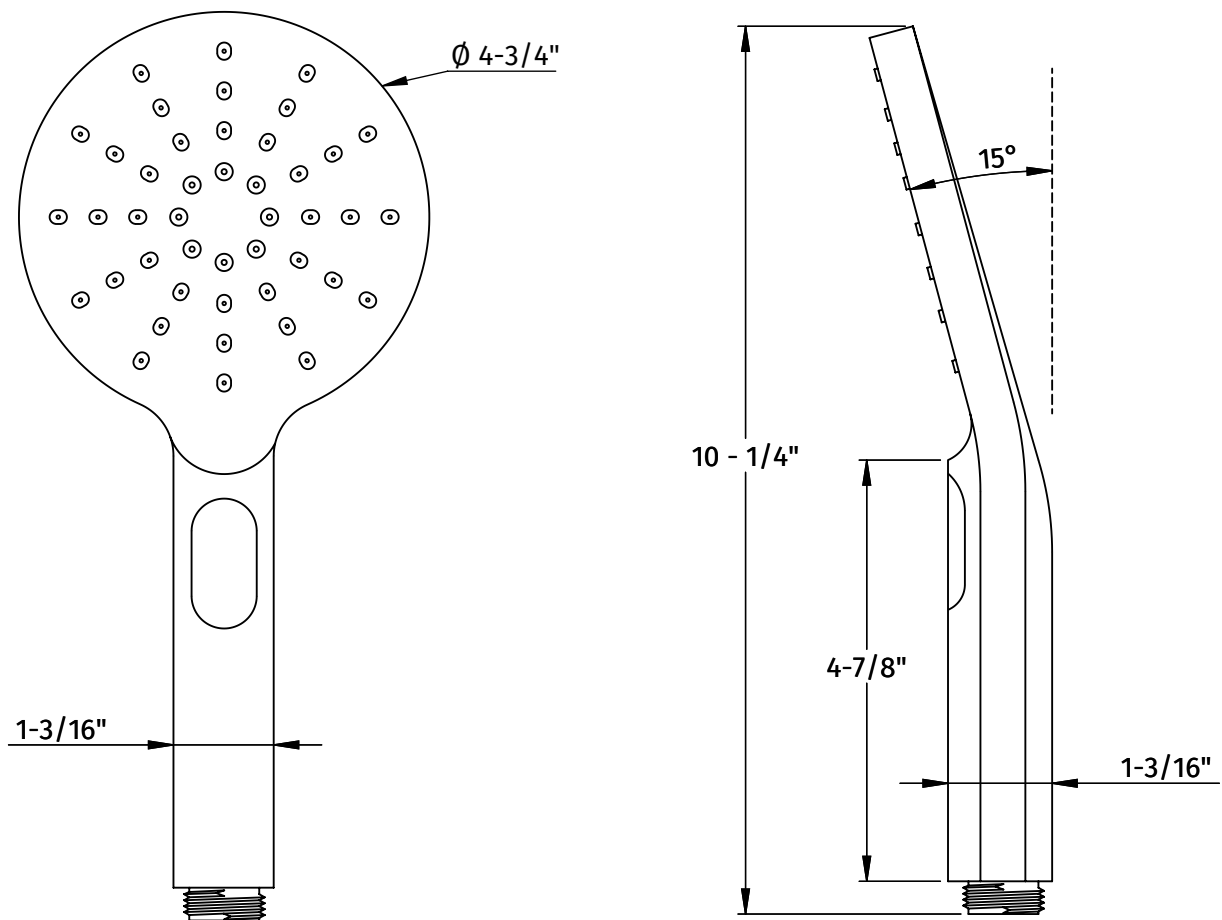

MT10HSMF

ROUND MULTI-FUNCTION HAND SHOWER

Mountain
Plumbing Products

SPECIFICATION SHEET

- THREE FUNCTIONS: SPRAY, MIST, OR BOTH
- THUMB CLICKER BUTTON TOGGLES BETWEEN SPRAY MODES
- INTERIOR LINING PREVENTS SCALDING
- ERGONOMIC 15° ANGLED DESIGN
- 1.6 OR 2.5 GPM FLOW RATE
- ABS PLASTIC CASING W/ THERMOPLASTIC RUBBER NOZZLES
- 1/2" NPSM INLET
- FULLY PLATED MATCHING SPRAY FACE