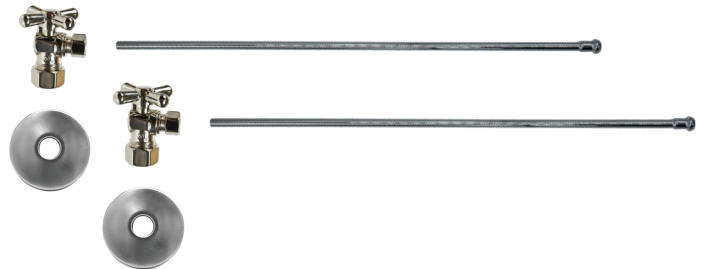

1/2" Compression (5/8" O.D.) Inlet x 3/8" O.D. Compression Outlet