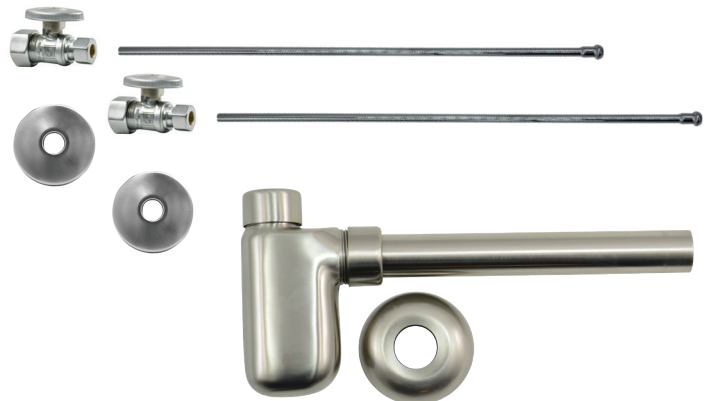

Group 2 Finishes

All Group 2 Finishes **$ 1031**

1/2" Compression (5/8" O.D.) Inlet x 3/8" O.D. Compression Outlet