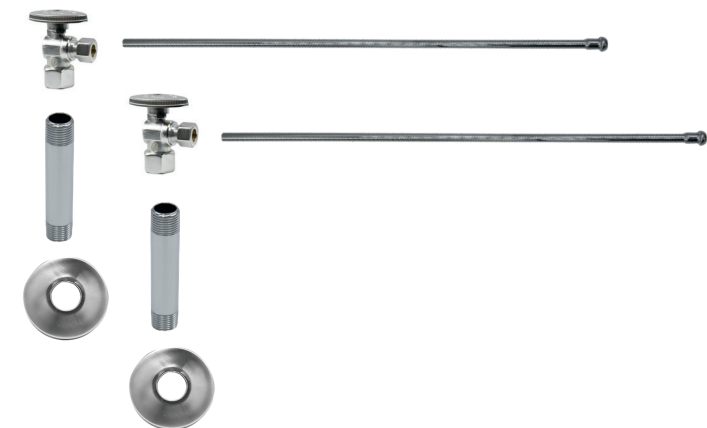

Brass Oval Handle with 1/4 Turn Ball Valve - Lead Free

(Angle - No Trap)

1/2" Female IPS Inlet x 3/8" O.D. Compression Outlet