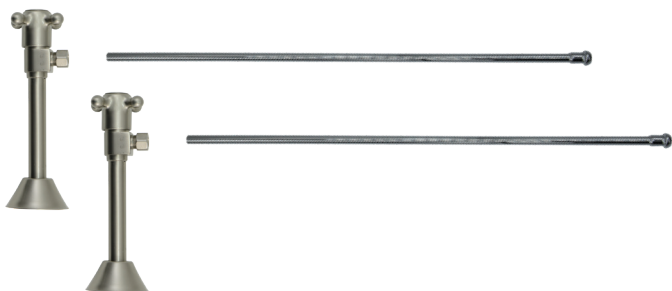

Brass Cross Handle with 1/4 Turn Ceramic Disc Cartridge Valve - Lead Free

(Sweat - Angle - No Trap)

1/2" Copper Sweat Inlet x 3/8" O.D. Compression Outlet