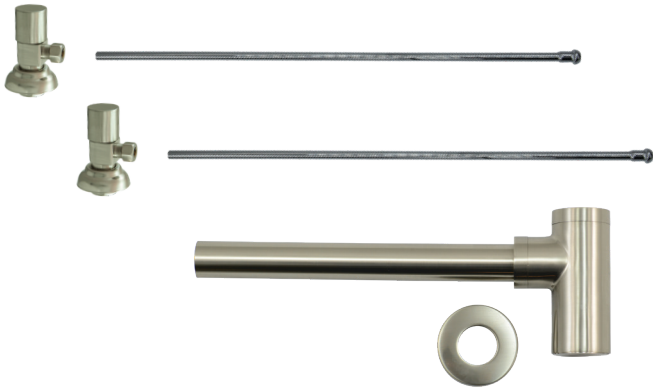

## Contemporary Round Handle with 1/4 Turn Ceramic Disc Cartridge Valve - Lead Free (Angle - Round Bottle Trap w/ Clean-Out Plug)

**1/2" Compression (5/8" O.D.) Inlet x 3/8" O.D. Compression Outlet**