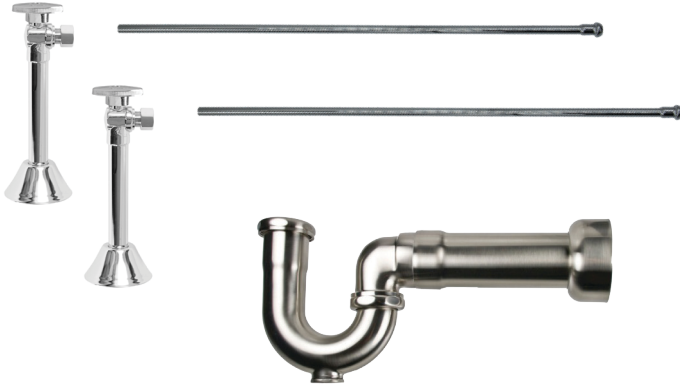

Brass Oval Handle with 1/4 Turn Ball Valve - Lead Free

(Sweat - Angle - New England/Massachusetts P-Trap)

1/2" Copper Sweat Inlet x 3/8" O.D. Compression Outlet