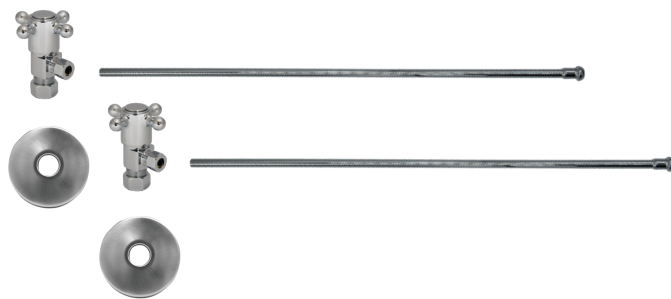

1/2" Compression (5/8" O.D.) Inlet x 3/8" O.D. Compression Outlet