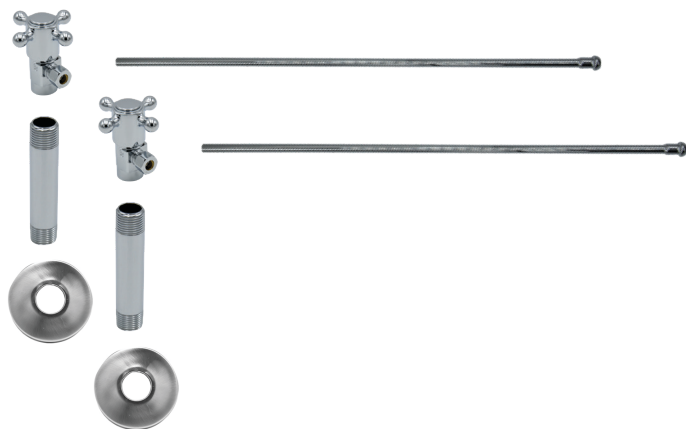

Brass Cross Handle with 1/4 Turn Ceramic Disc Cartridge Valve - Lead Free

(Angle - No Trap)

1/2" Female IPS Inlet x 3/8" O.D. Compression Outlet