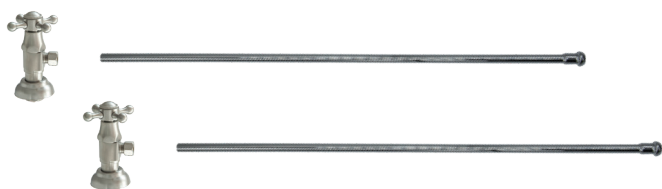

Brass Cross Handle with 1/4 Turn Ceramic Disc Cartridge Valve - Lead Free

(Angle - No Trap)

1/2" Compression (5/8" O.D.) Inlet x 3/8" O.D. Compression Outlet