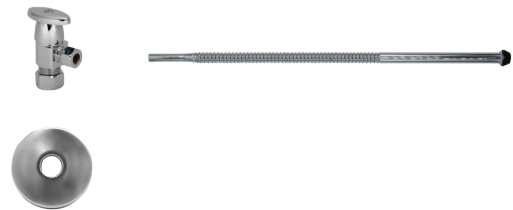

1/2" Compression (5/8" O.D.) Inlet x 3/8" O.D. Compression Outlet