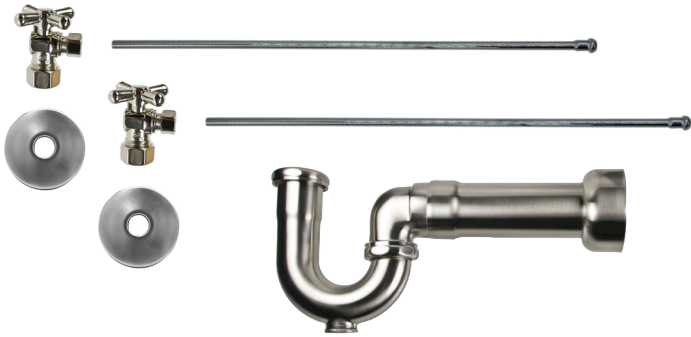

Brass Cross Handle with 1/4 Turn Ball Valve - Lead Free

(Angle - New England/Massachusetts P-Trap)

1/2" Compression (5/8" O.D.) Inlet x 3/8" O.D. Compression Outlet