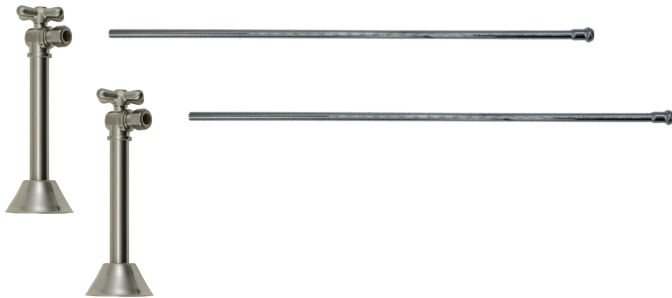

Brass Cross Handle with 1/4 Turn Ball Valve - Lead Free

(Sweat - Angle - No Trap)

1/2" Copper Sweat Inlet x 3/8" O.D. Compression Outlet