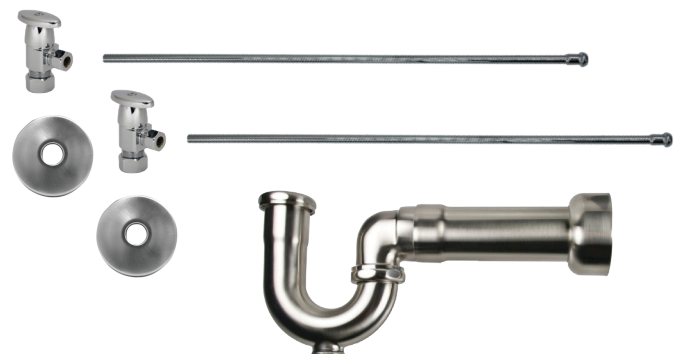

1/2" Compression (5/8" O.D.) Inlet x 3/8" O.D. Compression Outlet