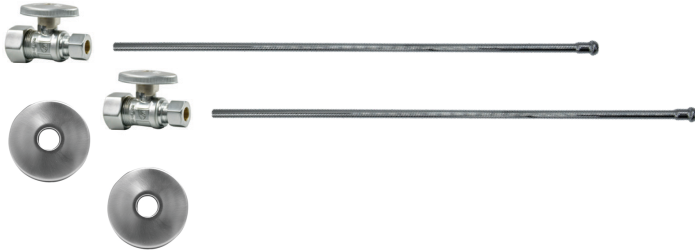

## Brass Oval Handle with 1/4 Turn Ball Valve - Lead Free

(Straight - No Trap)

**1/2" Compression (5/8" O.D.) Inlet  
x 3/8" O.D. Compression Outlet**