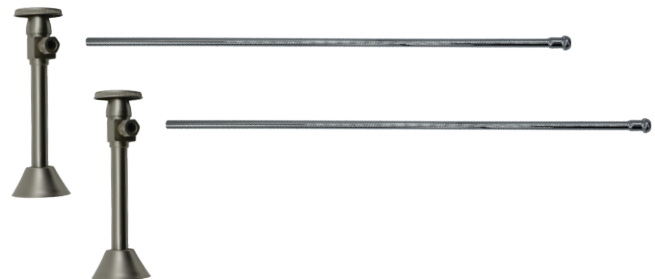

1/2" Copper Sweat Inlet x 3/8" O.D. Compression Outlet