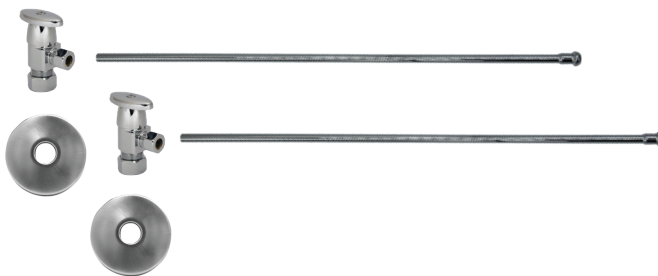

1/2" Compression (5/8" O.D.) Inlet x 3/8" O.D. Compression Outlet