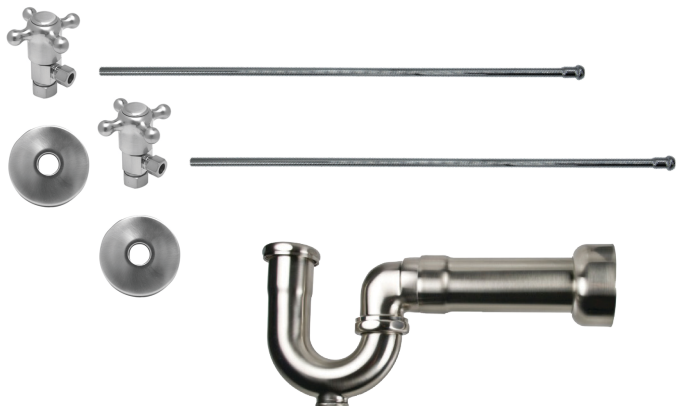

Group 2 Finishes

All Group 2 Finishes $ 1102

1/2" Compression (5/8" O.D.) Inlet x 3/8" O.D. Compression Outlet