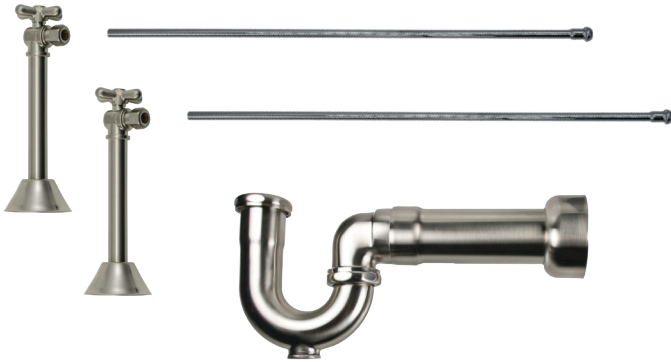

Brass Cross Handle with 1/4 Turn Ball Valve - Lead Free

(Sweat - Angle - New England/Massachusetts P-Trap)

1/2" Copper Sweat Inlet x 3/8" O.D. Compression Outlet