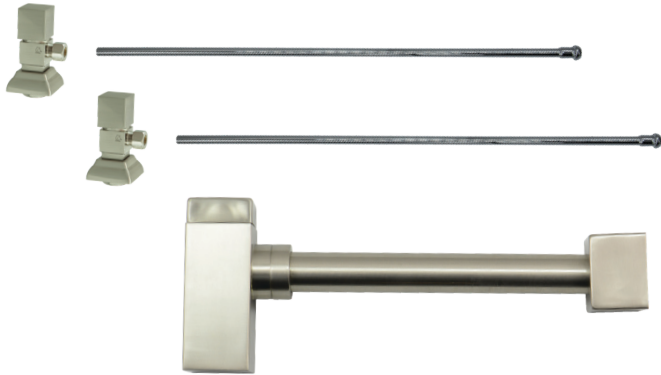

Contemporary Square Handle with 1/4 Turn Ceramic Disc Cartridge Valve - Lead Free (Angle - Square Bottle Trap)

1/2" Compression (5/8" O.D.) Inlet x 3/8" O.D. Compression Outlet