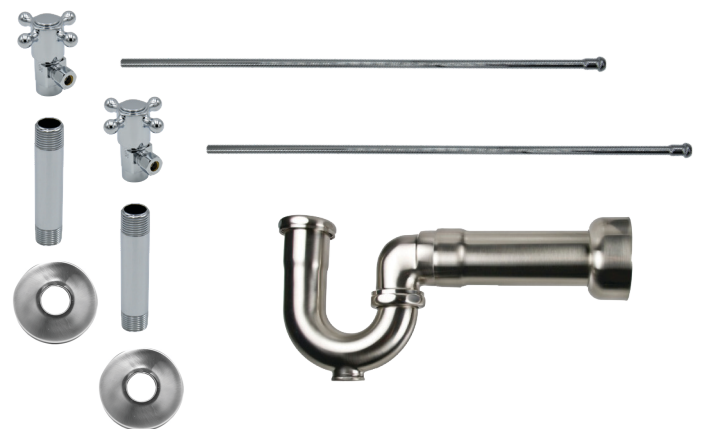

1/2" Female IPS Inlet x 3/8" O.D. Compression Outlet