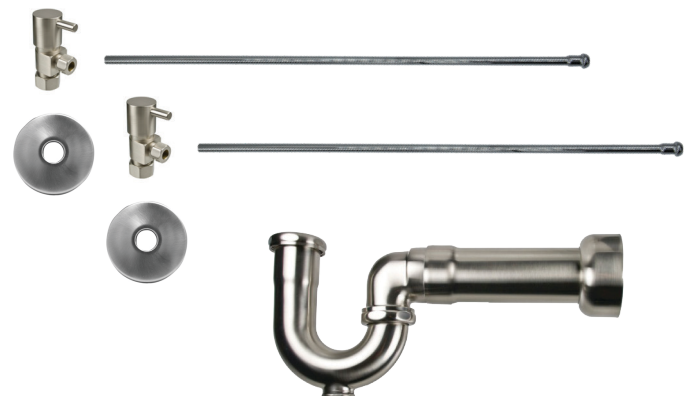

Group 2 Finishes

All Group 2 Finishes $ 1074

**1/2" Compression (5/8" O.D.) Inlet x
3/8" O.D. Compression Outlet**