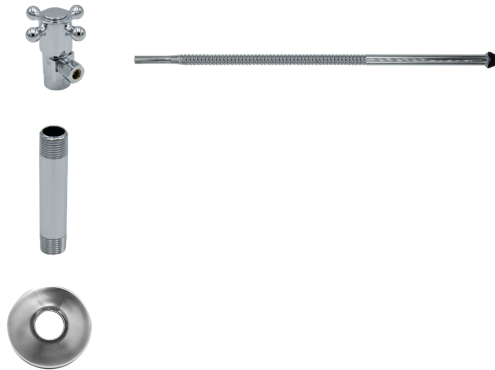

Brass Cross Handle with 1/4 Turn Ceramic Disc Cartridge Valve - Lead Free

(Angle - Corrugated Supply Tube)

1/2" Female IPS Inlet x 3/8" O.D. Compression Outlet