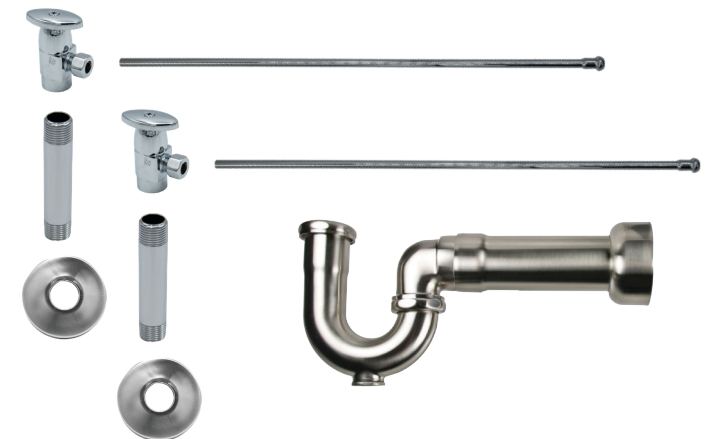

1/2" Female IPS Inlet x 3/8" O.D. Compression Outlet

Standard Finishes

MT3047-NL/BRN	Brushed Nickel	$ 613
MT3047-NL/CHBRZ	Champagne Bronze	$ 1260
MT3047-NL/CPB	Polished Chrome	$ 481
MT3047-NL/MB	Matte Black	$ 913
MT3047-NL/ORB	Oil Rubbed Bronze	$ 704
MT3047-NL/PN	Polished Nickel	$ 613
MT3047-NL/ULB	Unlacquered Brass	$ 481
MT3047-NL/VB	Venetian Bronze	$ 704

Group 1 Finishes

All Group 1 Finishes $ 913

Group 2 Finishes

All Group 2 Finishes $ 1260