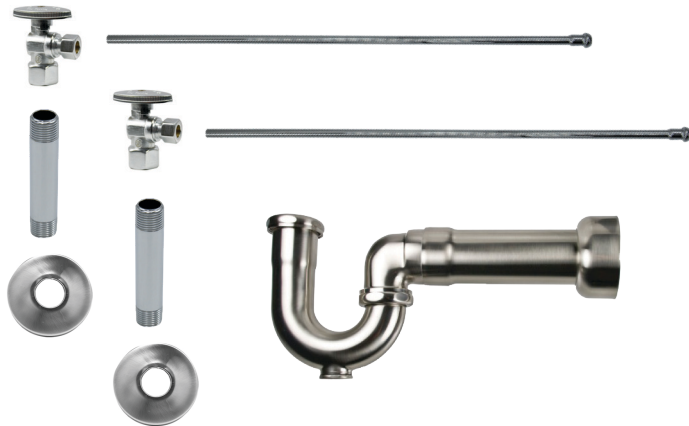

Brass Oval Handle with 1/4 Turn Ball Valve - Lead Free

(Angle - New England/Massachusetts P-Trap)

Oval Handle (valve MT401-NL)

MT401MASS-NL

Complete Lavatory Supply Kits with New England/Massachusetts P-Trap include everything you need to install your bathroom lavatory sink. Our oval handle angle valve is designed for a traditional look.

- 2 - MT401-NL Angle Valves
- 2 - MT432X 3/8" x 20" Rigid Supply Tubes
- 2 - MT450X 1/2" x 4" Pipe Nipples
- 2 - MT442X Sure Grip Flanges
- 1 - MT304X 1-1/4" x 1-1/2" x 11" P-Trap

Standard Finishes

MT401MASS-NL/BRN	Brushed Nickel	$ 569
MT401MASS-NL/CHBRZ	Champagne Bronze	$ 1012
MT401MASS-NL/CPB	Polished Chrome	$ 411
MT401MASS-NL/MB	Matte Black	$ 765
MT401MASS-NL/ORB	Oil Rubbed Bronze	$ 648
MT401MASS-NL/PN	Polished Nickel	$ 569
MT401MASS-NL/ULB	Unlacquered Brass	$ 411
MT401MASS-NL/VB	Venetian Bronze	$ 648

Group 1 Finishes

All Group 1 Finishes $ 765

Group 2 Finishes

All Group 2 Finishes $ 1012

1/2" Female IPS Inlet x 3/8" O.D. Compression Outlet

Brass Oval Handle with 1/4 Turn Ceramic Disc Cartridge Valve - Lead Free

(Angle - New England/Massachusetts P-Trap)

Oval Handle (valve MT6001-NL)

MT3047-NL

Complete Lavatory Supply Kits with New England/Massachusetts P-Trap include everything you need to install your bathroom lavatory sink. Our deluxe brass oval handle angle valve blends with traditional or contemporary fixtures.

- 2 - MT6001-NL Angle Valves
- 2 - MT432X 3/8" x 20" Rigid Supply Tubes
- 2 - MT450X 1/2" x 4" Pipe Nipples
- 2 - MT442X Sure Grip Flanges
- 1 - MT304X 1-1/4" x 1-1/2" x 11" P-Trap