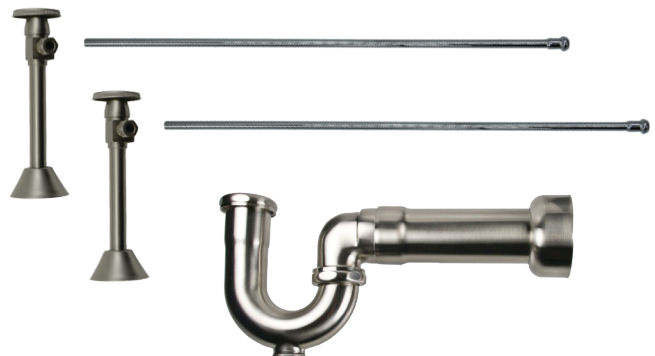

1/2" Copper Sweat Inlet x 3/8" O.D. Compression Outlet