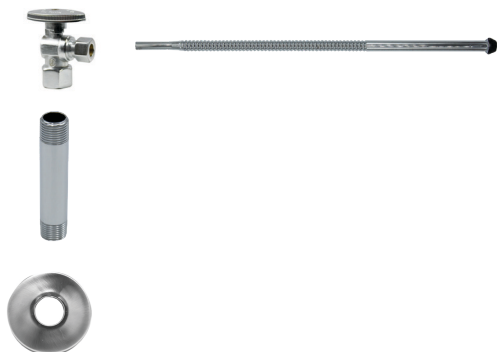

Brass Oval Handle with 1/4 Turn Ball Valve - Lead Free

(Angle - Corrugated Supply Tube)

1/2" Female IPS Inlet x 3/8" O.D. Compression Outlet