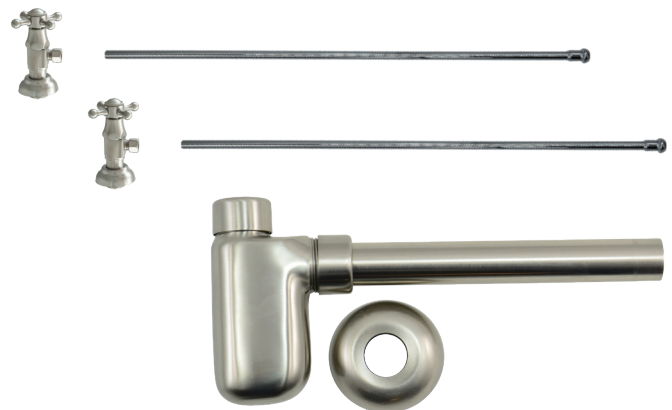

1/2" Compression (5/8" O.D.) Inlet x 3/8" O.D. Compression Outlet