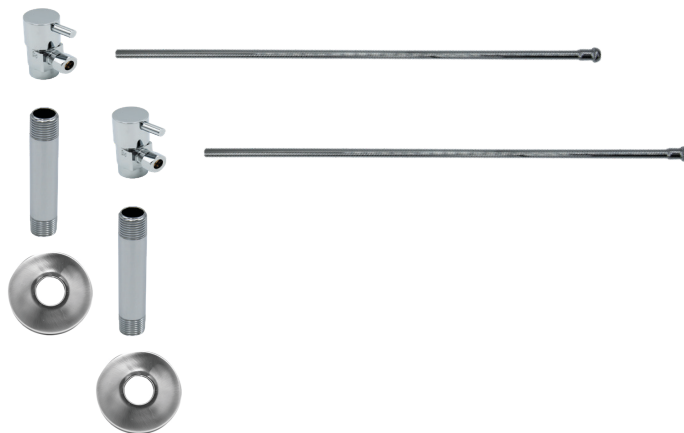

1/2" Female IPS Inlet x 3/8" O.D. Compression Outlet