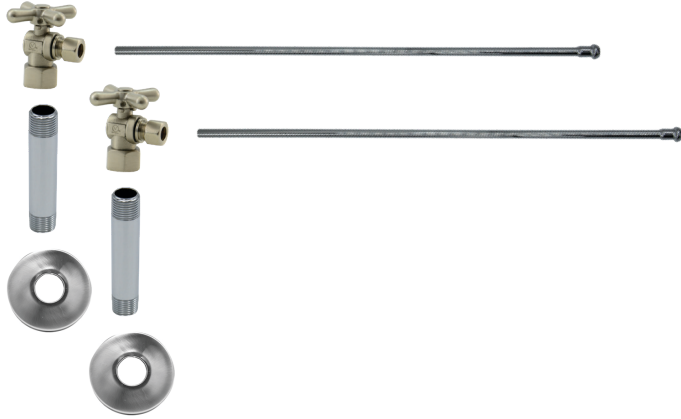

Brass Cross Handle with 1/4 Turn Ball Valve - Lead Free

(Angle - No Trap)

1/2" Female IPS Inlet x 3/8" O.D. Compression Outlet