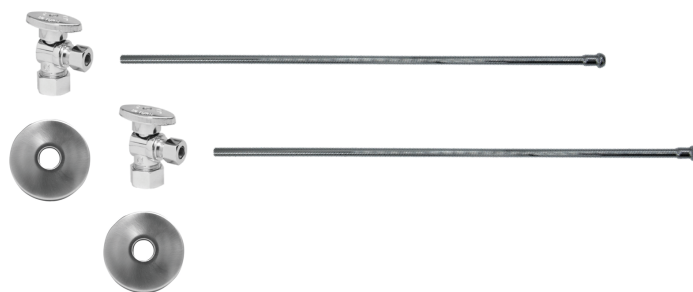

1/2" Compression (5/8" O.D.) Inlet x 3/8" O.D. Compression Outlet