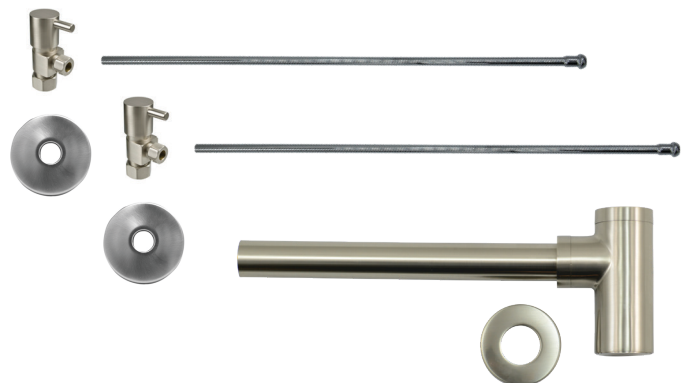

Group 2 Finishes

All Group 2 Finishes $ 1282

1/2" Compression (5/8" O.D.) Inlet x 3/8" O.D. Compression Outlet