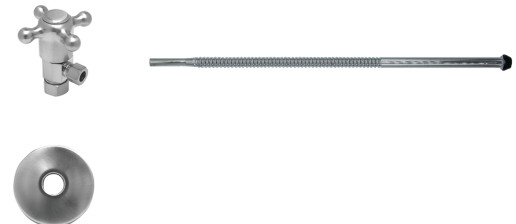

1/2" Compression (5/8" O.D.) Inlet x 3/8" O.D. Compression Outlet