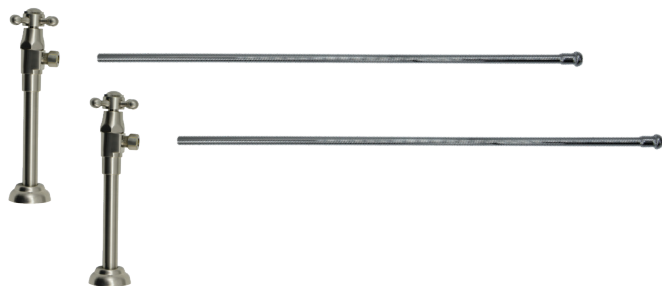

1/2" Copper Sweat Inlet x 3/8" O.D. Compression Outlet