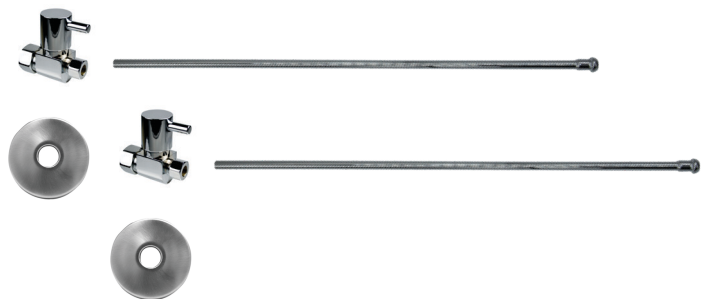

Group 2 Finishes

All Group 2 Finishes **$ 710**

**1/2" Compression (5/8" O.D.) Inlet
x 3/8" O.D. Compression Outlet**