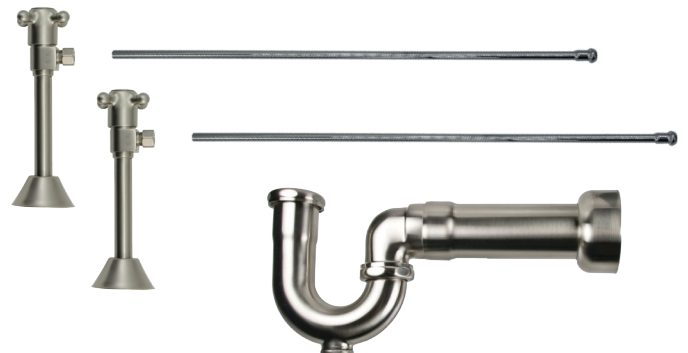

1/2" Copper Sweat Inlet x 3/8" O.D. Compression Outlet