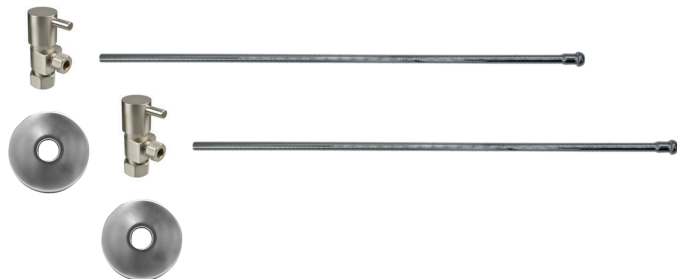

## Contemporary Lever Handle with 1/4 Turn Ceramic Disc Cartridge Valve - Lead Free (Angle - No Trap)

**1/2" Compression (5/8" O.D.) Inlet x 3/8" O.D. Compression Outlet**