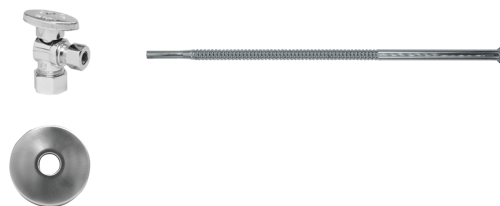

1/2" Compression (5/8" O.D.) Inlet x 3/8" O.D. Compression Outlet