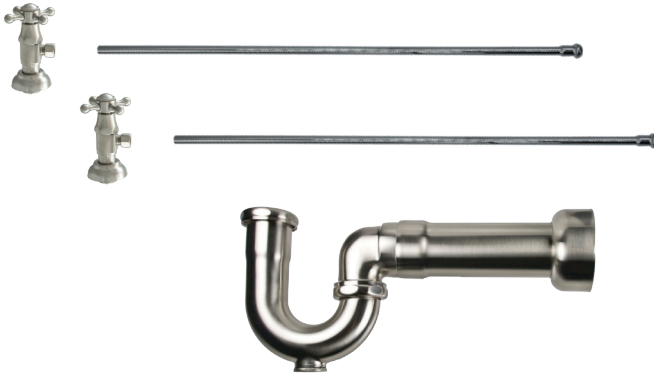

Brass Cross Handle with 1/4 Turn Ceramic Disc Cartridge Valve - Lead Free

(Angle - New England/Massachusetts P-Trap)

**1/2" Compression (5/8" O.D.) Inlet x
3/8" O.D. Compression Outlet**