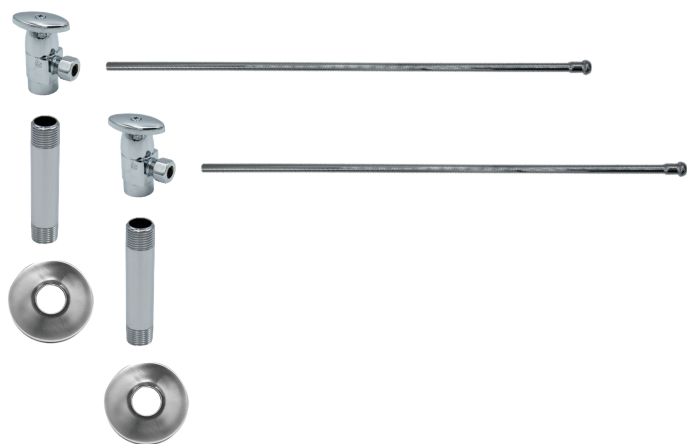

Brass Oval Handle with 1/4 Turn Ceramic Disc Cartridge Valve - Lead Free

(Angle - No Trap)

1/2" Female IPS Inlet x 3/8" O.D. Compression Outlet