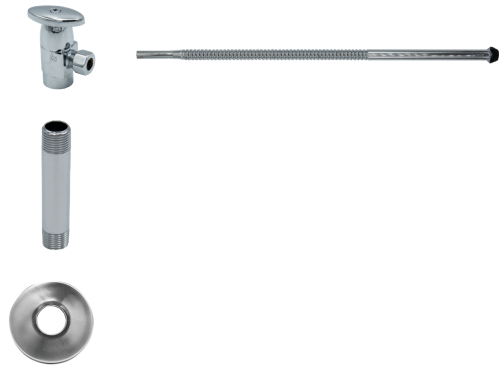

Brass Oval Handle with 1/4 Turn Ceramic Disc Cartridge Valve - Lead Free

(Angle - Corrugated Supply Tube)

1/2" Female IPS Inlet x 3/8" O.D. Compression Outlet