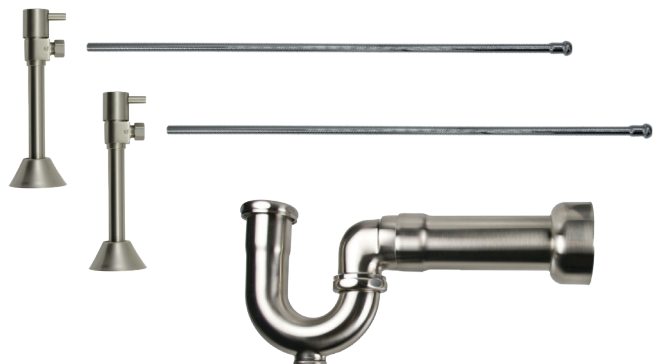

1/2" Copper Sweat Inlet x 3/8" O.D. Compression Outlet