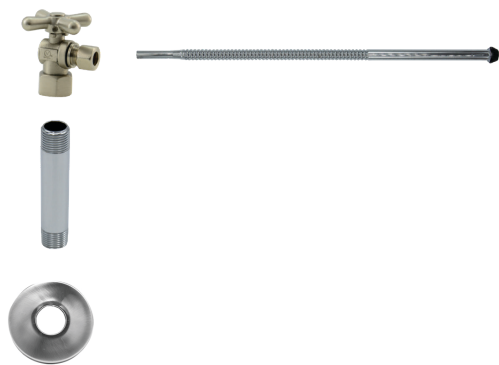

Brass Cross Handle with 1/4 Turn Ball Valve - Lead Free

(Angle - Corrugated Supply Tube)

1/2" Female IPS Inlet x 3/8" O.D. Compression Outlet