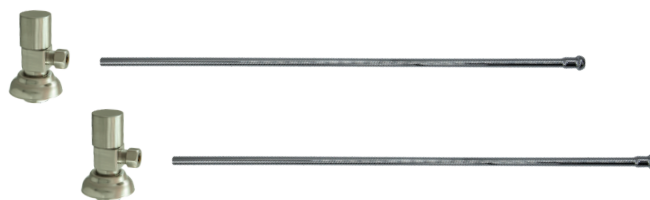

1/2" Female IPS Inlet x 3/8" O.D. Compression Outlet