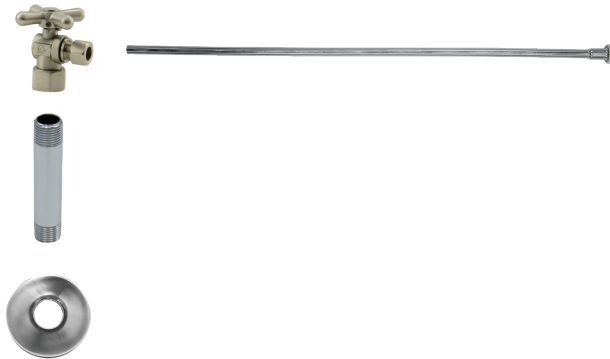

Brass Cross Handle with 1/4 Turn Ball Valve - Lead Free

(Angle - Flat Head Riser Supply Tube)

1/2" Female IPS Inlet x 3/8" O.D. Compression Outlet