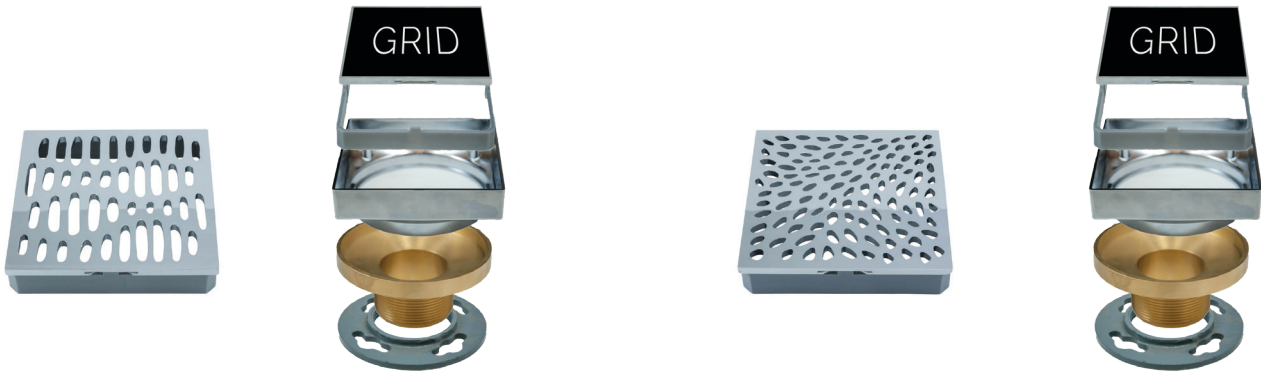

Group 1 Finishes

All Group 1 Finishes \$ 398

Group 2 Finishes

All Group 2 Finishes \$ 469

Mountain Re-Vive™ Shower Products – Designer Series Shower Drains

The Mountain Re-Vive™ Shower Collection allows you to revive your shower, the soul of your bathroom. The newly added shower drains are elegant, beautiful and functional allowing a choice of design to suit any bathroom style. Enjoy the classic look of the Basket Weave or Tile-In options, or style the shower with the contemporary look of Flow, Dreamtime or Linear designs. Pairing one of these drain designs with the array of other Re-Vive™ shower products allows you to rejuvenate your style.

Each drain comes with the patented Universal Cast Iron Drain Ring which allows for retrofit applications. This ring will retrofit with most existing floor drains from Oatey, Sioux Chief, Pro Flow and Watts.

Dimensions:

- 4-1/4" Grid
- 2" Neck

Includes

- Brass Grid
- Brass or Plastic Sleeve
- Brass Grid Holder
- 2 Set Screws
- Brass or Plastic 2" NPSL Connector
- Universal Drain Ring
- Hair Catcher
- Grid Lifter
- Drain Body Sold Separately (see page 169)