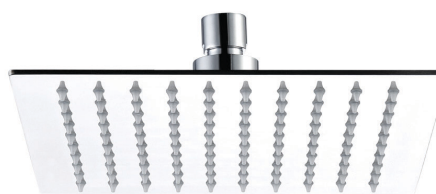

6" Square Rain Head

MT11-6

- Seamless Stainless Steel Construction
- Ultra Slim 2.4mm
- 64 Clog Free Nozzles
- 1/2" IPS Swivel Ball Joint for Angle Adjustment
- 1.6 GPM (2.5 GPM Restrictor Also Included)

8" Square Rain Head

MT11-8

- Seamless Stainless Steel Construction
- Ultra Slim 2.4mm
- 100 Clog Free Nozzles
- 1/2" IPS Swivel Ball Joint for Angle Adjustment
- 1.6 GPM (2.5 GPM Restrictor Also Included)