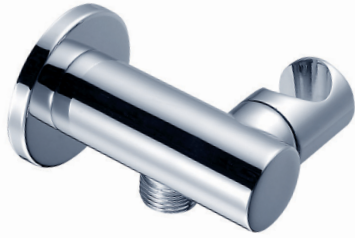

*Available in these finishes only

Round Slim Hand Shower Wand (MT12HS)

- Solid Brass Construction
- Single Function

Standard Finishes

MT12HS/BRN	Brushed Nickel	\$ 97
MT12HS/CPB	Polished Chrome	\$ 82
MT12HS/MB	Matte Black	\$ 120
MT12HS/ORB	Oil Rubbed Bronze	\$ 120
MT12HS/PN	Polished Nickel	\$ 97
MT12HS/VB	Venetian Bronze	\$ 120

*Available in these finishes only

Rectangular Slim Hand Shower Wand (MT13HS)

- Solid Brass Construction
- Single Function

Standard Finishes

MT13HS/BRN	Brushed Nickel	\$ 97
MT13HS/CPB	Polished Chrome	\$ 82
MT13HS/MB	Matte Black	\$ 120
MT13HS/ORB	Oil Rubbed Bronze	\$ 120
MT13HS/PN	Polished Nickel	\$ 97
MT13HS/VB	Venetian Bronze	\$ 120

*Available in these finishes only

Round Waterway Elbow with Adjustable Handshower Holder (MT41S)

- Solid Brass Construction
- Round Flange Included

Standard Finishes

MT41S/BRN	Brushed Nickel	\$ 127
MT41S/CHBRZ	Champagne Bronze	\$ 208
MT41S/CPB	Polished Chrome	\$ 104
MT41S/MB	Matte Black	\$ 156
MT41S/ORB	Oil Rubbed Bronze	\$ 142
MT41S/PN	Polished Nickel	\$ 127
MT41S/ULB	Unlacquered Brass	\$ 104
MT41S/VB	Venetian Bronze	\$ 142

Group 1 Finishes

All Group 1 Finishes **\$ 156**

Group 2 Finishes

All Group 2 Finishes **\$ 208**

Square Waterway Elbow with Adjustable Handshower Holder (MT51S)

- Solid Brass Construction
- Square Flange Included