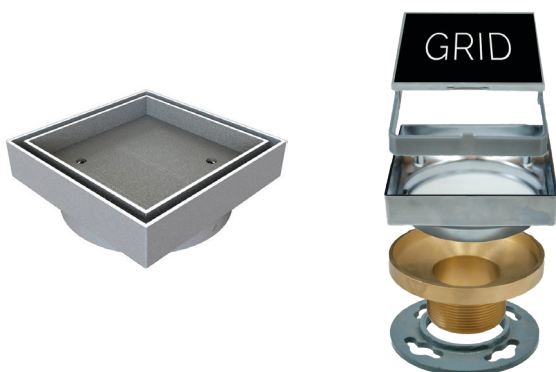

**Tile-In Complete Kit MT524P
(Plastic Connector)**

Standard Finishes

MT524P/CPB Polished Chrome **$ 345**

**Tile-In Complete Kit MT524B
(Brass Connector)**

Standard Finishes

MT524B/CPB Polished Chrome **$ 464**