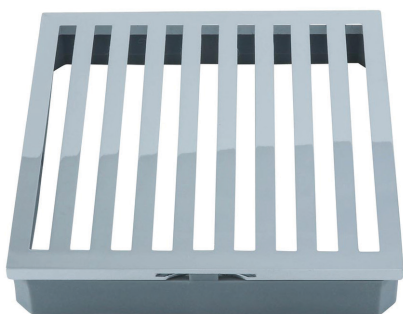

**Linear Shower Grid MT525-GRID
(Plastic Sleeve)**

Standard Finishes

MT525-GRID/BRN	BrushedNickel	$ 194
MT525-GRID/CPB	Polished Chrome	$ 179
MT525-GRID/ORB	Oil Rubbed Bronze	$ 230
MT525-GRID/PN	Polished Nickel	$ 194
MT525-GRID/ULB	Unlacquered Brass	$ 179
MT525-GRID/VB	Venetian Bronze	$ 230