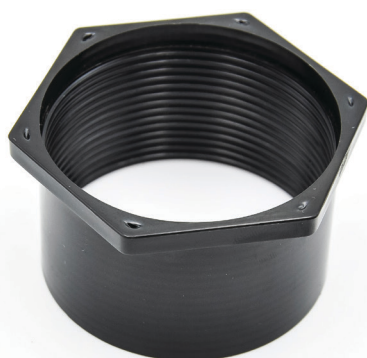

Drain Body - PVC Rough

$ 27

MT605P

- Fits 2" PVC Pipe

Schluter Adaptor

$ 6

MT603A

- Plastic construction
- Allows for installation into fabric water-proofing systems; i.e. Schluter®-KERDI

Kit 1 - PVC Drain Rough Body

$ 44