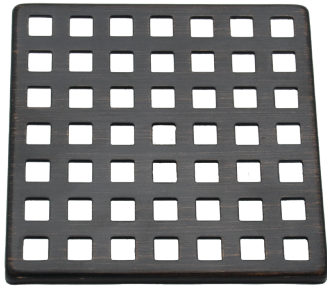

Mountain Re-Vive™ Shower Products - Select Series Shower Drains

The Mountain Re-Vive™ Shower Collection allows you to revive your shower, the soul of your bathroom. New to the Collection are the Select Series Shower Drains. The Select Series are a decorative, high quality shower drain that will not bust the customer's budget. Two grid designs to go along with a tile-in option allow for an elegant and beautiful choice of design to suit any bathroom style.

Squares Shower Grid

MT607

- 4" square grid
- 3/16" 304 stainless steel grid
- Includes grid removal tool

Standard Finishes

MT607/BRN	BrushedNickel	$ 58
MT607/CHBRZ	Champagne Bronze	$ 105
MT607/CPB	Polished Chrome	$ 57
MT607/MB	Matte Black	$ 64
MT607/ORB	Oil Rubbed Bronze	$ 64
MT607/PN	Polished Nickel	$ 58
MT607/VB	Venetian Bronze	$ 64

Group 1 Finishes

All Group 1 Finishes **$ 83**

Group 2 Finishes

All Group 2 Finishes **$ 105**