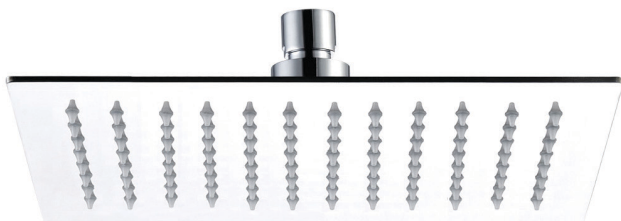

7" x 10" Rectangle Rain Head (MT13-7X10)

- Seamless Stainless Steel Construction
- Ultra Slim 2.4mm
- 96 Clog Free Nozzles
- 1/2" IPS Swivel Ball Joint for Angle Adjustment
- 1.6 GPM (2.5 GPM Restrictor Also Included)

Standard Finishes

MT13-7X10/BRN	Brushed Nickel	$ 339
MT13-7X10/CPB	Polished Chrome	$ 290
MT13-7X10/PN	Polished Nickel	$ 339

*Available in these finishes only