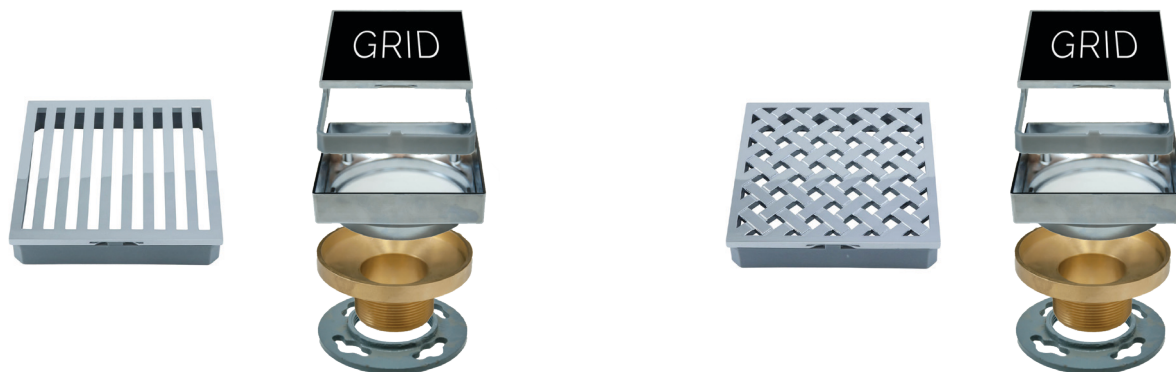

Flow Complete Kit MT523B (Brass Sleeve & Connector)

Standard Finishes

MT523B/BRN	Brushed Nickel	\$ 552
MT523B/CPB	Polished Chrome	\$ 511
MT523B/ORB	Oil Rubbed Bronze	\$ 595
MT523B/PN	Polished Nickel	\$ 552
MT523B/ULB	Unlacquered Brass	\$ 511
MT523B/VB	Venetian Bronze	\$ 595

**Tile-In Complete Kit MT524P
(Plastic Connector)**

Standard Finishes

MT524P/CPB Polished Chrome **\$ 345**

**Tile-In Complete Kit MT524B
(Brass Connector)**

Standard Finishes

MT524B/CPB Polished Chrome **\$ 464**