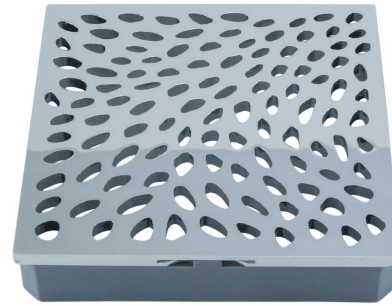

Grids Only for Designer Series Shower Drains (requires MT518P-ROUGH or MT518B-ROUGH)

Includes:

- Brass Grid
- Brass or Plastic Sleeve
- Hair Catcher
- Grid Lifter

Dreamtime Shower Grid MT522-GRID (Plastic Sleeve)

Standard Finishes

MT522-GRID/BRN	BrushedNickel	$ 194
MT522-GRID/CPB	Polished Chrome	$ 179
MT522-GRID/ORB	Oil Rubbed Bronze	$ 230
MT522-GRID/PN	Polished Nickel	$ 194
MT522-GRID/ULB	Unlacquered Brass	$ 179
MT522-GRID/VB	Venetian Bronze	$ 230

Flow Shower Grid MT523-GRID (Plastic Sleeve)

Standard Finishes

MT523-GRID/BRN	BrushedNickel	$ 194
MT523-GRID/CPB	Polished Chrome	$ 179
MT523-GRID/ORB	Oil Rubbed Bronze	$ 230
MT523-GRID/PN	Polished Nickel	$ 194
MT523-GRID/ULB	Unlacquered Brass	$ 179
MT523-GRID/VB	Venetian Bronze	$ 230

Dreamtime Shower Grid MT522-BRGRID (Brass Sleeve)

Standard Finishes

MT522-BRGRID/BRN	BrushedNickel	$ 230
MT522-BRGRID/CPB	Polished Chrome	$ 215
MT522-BRGRID/ORB	Oil Rubbed Bronze	$ 247
MT522-BRGRID/PN	Polished Nickel	$ 230
MT522-BRGRID/ULB	Unlacquered Brass	$ 215
MT522-BRGRID/VB	Venetian Bronze	$ 247

Flow Shower Grid MT523-BRGRID (Brass Sleeve)

Standard Finishes

MT523-BRGRID/BRN	BrushedNickel	$ 230
MT523-BRGRID/CPB	Polished Chrome	$ 215
MT523-BRGRID/ORB	Oil Rubbed Bronze	$ 247
MT523-BRGRID/PN	Polished Nickel	$ 230
MT523-BRGRID/ULB	Unlacquered Brass	$ 215
MT523-BRGRID/VB	Venetian Bronze	$ 247