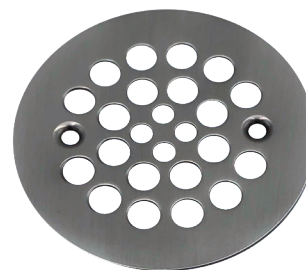

Group 1 Finishes

All Group 1 Finishes \$ 64

Group 2 Finishes

All Group 2 Finishes \$ 88

4-1/4" Round Shower Grid - American Brass, Aluminum Foundry

MT240

Shower grid features:

- 4-1/4" diameter O.D.
- 2-7/8" prong to prong
- Grid snaps in place for installation
- Grids are all brass, not stamped steel

Replacement shower grid fits American Brass and Aluminum Foundry shower drains.

Standard Finishes

MT240/BRN	Brushed Nickel	\$ 28
MT240/CHBRZ	Champagne Bronze	\$ 54
MT240/CPB	Polished Chrome	\$ 22
MT240/MB	Matte Black	\$ 39
MT240/ORB	Oil Rubbed Bronze	\$ 32
MT240/PN	Polished Nickel	\$ 28
MT240/ULB	Unlacquered Brass	\$ 22
MT240/VB	Venetian Bronze	\$ 32

Group 1 Finishes

All Group 1 Finishes **\$ 39**

Group 2 Finishes

All Group 2 Finishes **\$ 54**

4-1/4" Round Shower Grid - "Plastic Oddities"

MT245

Shower grid features:

- 4-1/4" diameter O.D. with screw holes
- Two screw holes are 2-5/8" C-C
- Screws are included
- Grids are all brass, not stamped steel