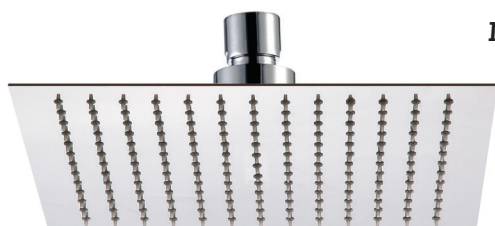

6" Square Rain Head

MT11-6

- Seamless Stainless Steel Construction
- Ultra Slim 2.4mm
- 64 Clog Free Nozzles
- 1/2" IPS Swivel Ball Joint for Angle Adjustment
- 1.6 GPM (2.5 GPM Restrictor Also Included)

Standard Finishes

MT11-6/BRN	Brushed Nickel	$ 277
MT11-6/CPB	Polished Chrome	$ 233
MT11-6/MB	Matte Black	$ 326
MT11-6/ORB	Oil Rubbed Bronze	$ 326
MT11-6/PN	Polished Nickel	$ 277

*Available in these finishes only

8" Square Rain Head

MT11-8

- Seamless Stainless Steel Construction
- Ultra Slim 2.4mm
- 100 Clog Free Nozzles
- 1/2" IPS Swivel Ball Joint for Angle Adjustment
- 1.6 GPM (2.5 GPM Restrictor Also Included)

Standard Finishes

MT11-8/BRN	Brushed Nickel	$ 317
MT11-8/CPB	Polished Chrome	$ 290
MT11-8/MB	Matte Black	$ 375
MT11-8/ORB	Oil Rubbed Bronze	$ 375
MT11-8/PN	Polished Nickel	$ 317

*Available in these finishes only

10" Square Rain Head

MT11-10

- Seamless Stainless Steel Construction
- Ultra Slim 2.4mm
- 144 Clog Free Nozzles
- 1/2" IPS Swivel Ball Joint for Angle Adjustment
- 1.6 GPM (2.5 GPM Restrictor Also Included)

Standard Finishes

MT11-10/BRN	Brushed Nickel	$ 454
MT11-10/CPB	Polished Chrome	$ 416
MT11-10/MB	Matte Black	$ 534
MT11-10/ORB	Oil Rubbed Bronze	$ 534
MT11-10/PN	Polished Nickel	$ 454

*Available in these finishes only

12" Square Rain Head

MT11-12

- Seamless Stainless Steel Construction
- Ultra Slim 2.4mm
- 144 Clog Free Nozzles
- 1/2" IPS Swivel Ball Joint for Angle Adjustment
- 1.6 GPM (2.5 GPM Restrictor Also Included)

Standard Finishes

MT11-12/BRN	Brushed Nickel	$ 558
MT11-12/CPB	Polished Chrome	$ 495
MT11-12/MB	Matte Black	$ 625
MT11-12/ORB	Oil Rubbed Bronze	$ 625
MT11-12/PN	Polished Nickel	$ 558

*Available in these finishes only

16" Square Rain Head

MT11-16