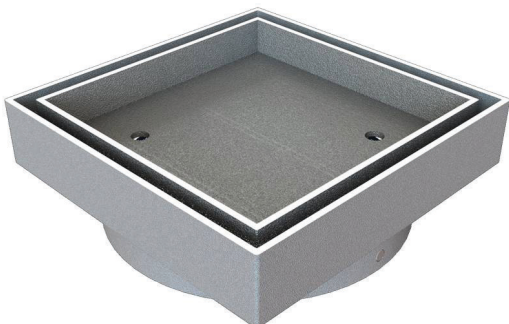

Tile-In Shower Grid MT524-GRID

Standard Finishes

MT524-GRID/CPB	Polished Chrome	$ 168