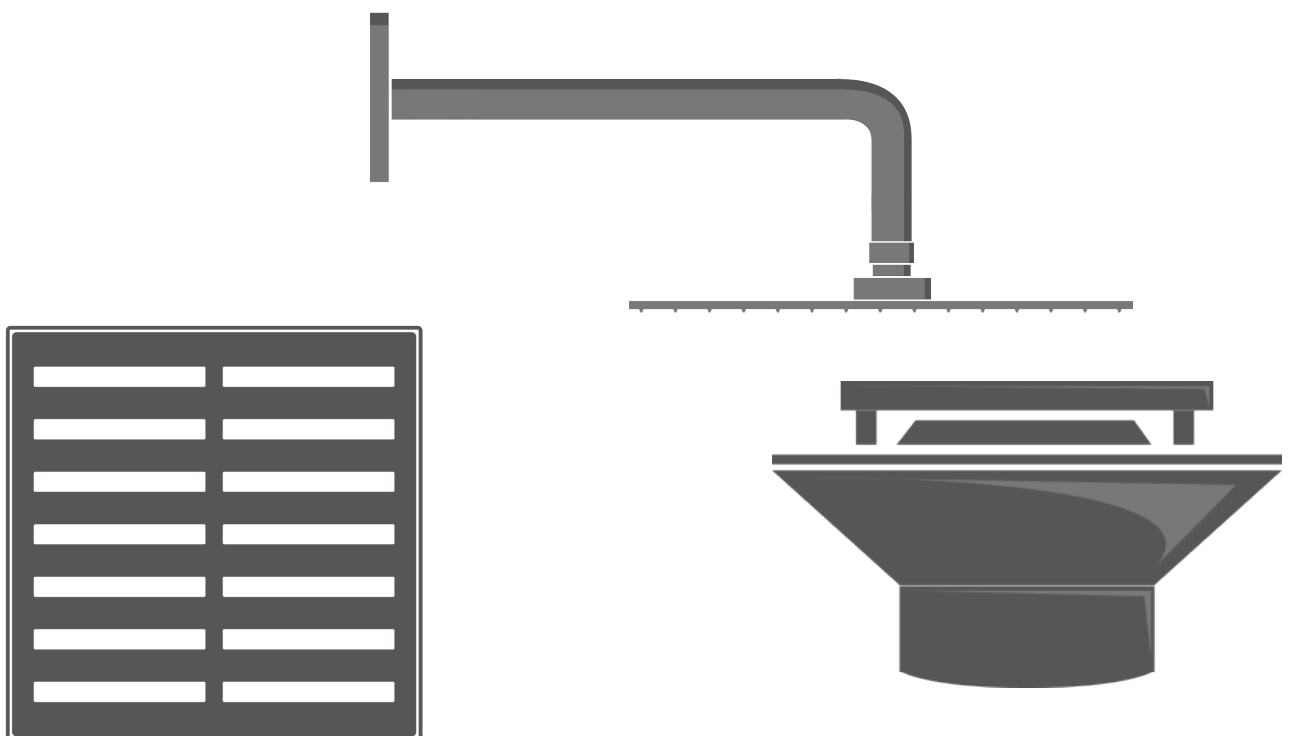

Shower Stall Fixture Planning Diagram **15**

Mountain Re-Vive™ Designer Series

The Mountain Re-Vive™ Shower Collection allows you to revive your shower, the soul of your bathroom. The **ultra slim, less than 3mm**, showerheads will revitalize your look. Pairing the minimalistic showerheads with the quality array of shower arms allows the Re-Vive™ Collection to rejuvenate your style.