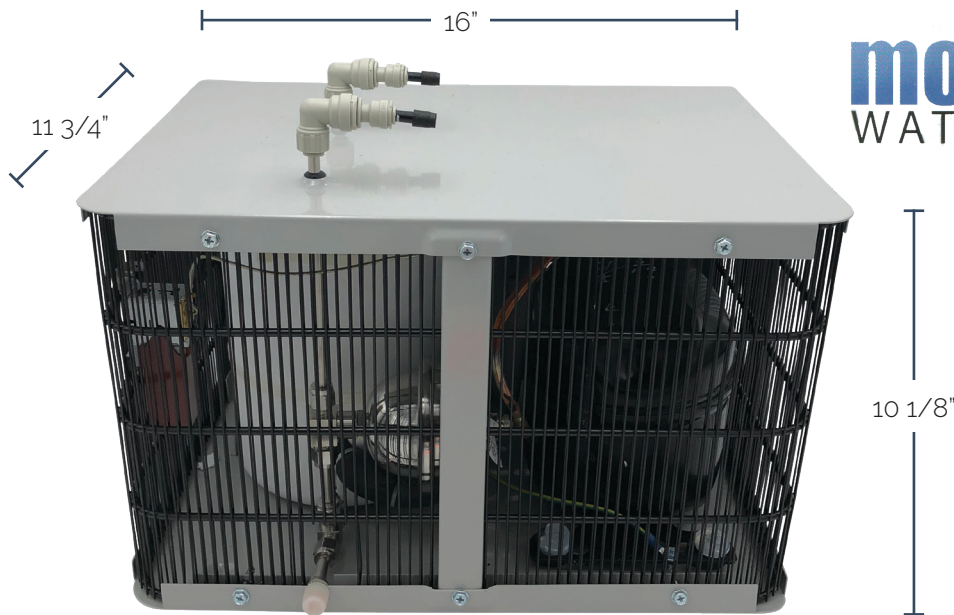

MT641-3 \$605

- Indicator Light
- Stainless Steel Housing
- Sensor Prevents Dry Start-Up
- Provides 190 Degree Water Instantly
- 7 3/4" Wide x 12" High x 8" Deep

Available 1st Quarter 2020

MT641-D \$799

- Digital Indicator Panel
- Stainless Steel Housing
- Sensor Prevents Dry Start-Up
- Provides 190 Degree Water Instantly
- 7 3/4" Wide x 12" High x 8" Deep