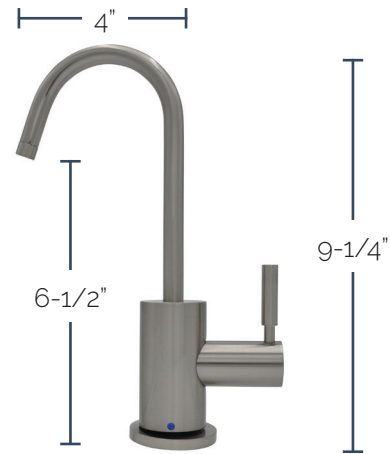

Point-of-Use Drinking Faucet with Contemporary Round Body & Handle

MT1403-NL

- 1/4 Turn Ceramic Cartridge / 1-3/8" mounting hole required
- Optional AG1400 air gap may be required for Reverse Osmosis Filters
- IAPMO Listed
- Reverse Osmosis Safe

Standard Finishes

MT1403-NL/BRN	Brushed Nickel	$ 604
MT1403-NL/CHBRZ	Champagne Bronze	$ 856
MT1403-NL/CPB	Polished Chrome	$ 499
MT1403-NL/MB	Matte Black	$ 725
MT1403-NL/ORB	Oil Rubbed Bronze	$ 648
MT1403-NL/PN	Polished Nickel	$ 604
MT1403-NL/ULB	Unlacquered Brass	$ 499
MT1403-NL/VB	Venetian Bronze	$ 648
MT1403/SS*	Stainless Steel	$ 623

Group 1 Finishes

All Group 1 Finishes **$ 725**

Group 2 Finishes

All Group 2 Finishes **$ 856**

*Solid 304 Stainless Steel Construction

Notes: