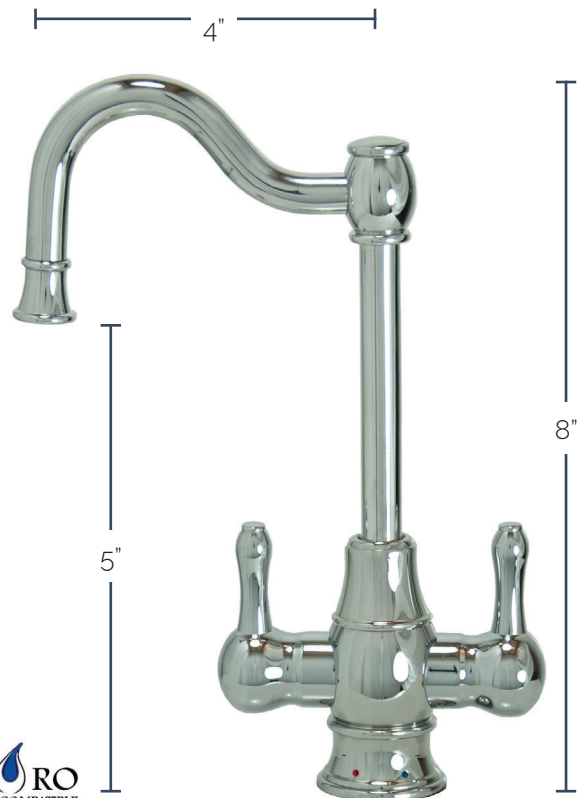

Group 2 Finishes

All Group 2 Finishes **$ 939**

MT1871-NL