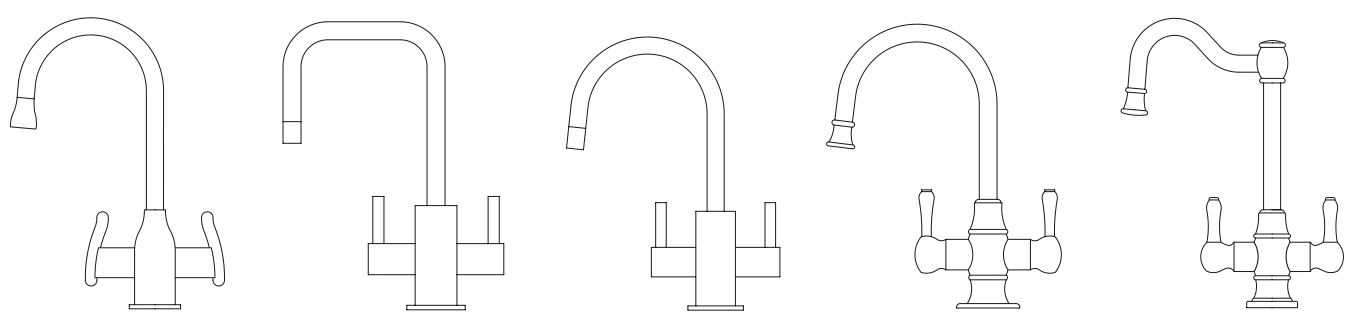

Group 1 Finishes

All Group 1 Finishes **\$ 1556**

Group 2 Finishes

All Group 2 Finishes **\$ 1836**

Notes:

Francis Anthony Collection

MT1801-NL

Hot & Cold Water Faucet with Modern Curved Body & Handles