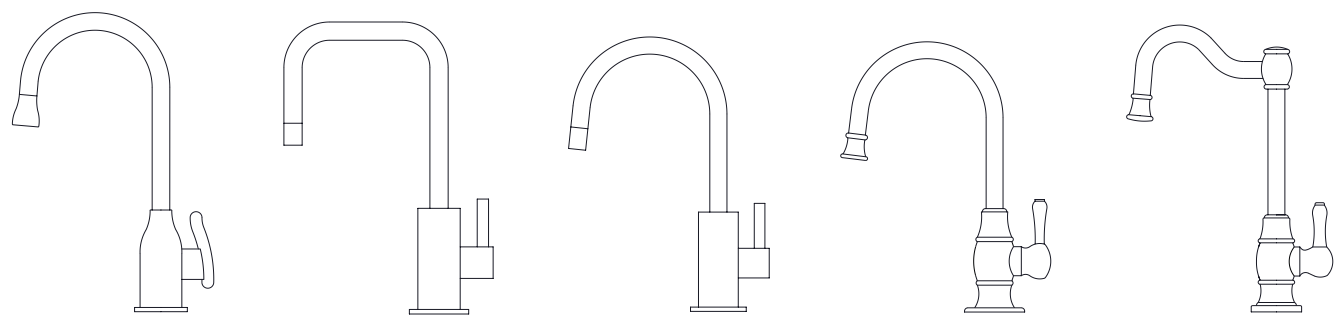

Group 1 Finishes

All Group 1 Finishes **\$ 1508**

Group 2 Finishes

All Group 2 Finishes **\$ 1692**

*Solid 304 Stainless Steel Construction

Francis Anthony Collection

MT1803-NL

Point-of-Use Drinking Faucet with Modern Curved Body & Handle