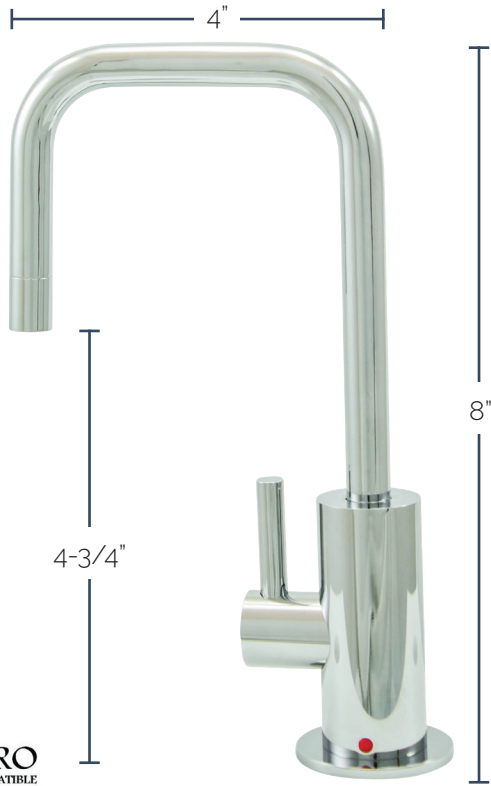

Group 1 Finishes

All Group 1 Finishes **\$ 628**

Group 2 Finishes

All Group 2 Finishes **\$ 740**

MT1830-NL

Hot Water Faucet with Contemporary Round Body & Handle (90° Spout)

MT1830-NL

- These Lead Free faucets are only compatible with The Little Gourmet® heating tank (MT641-3)
- 1/4 Turn Ceramic Cartridge
- 1-3/16" minimum to 1-3/8" maximum mounting hole required
- Heating tank is not included
- This hot water faucet is ICC listed
- Reverse Osmosis Safe