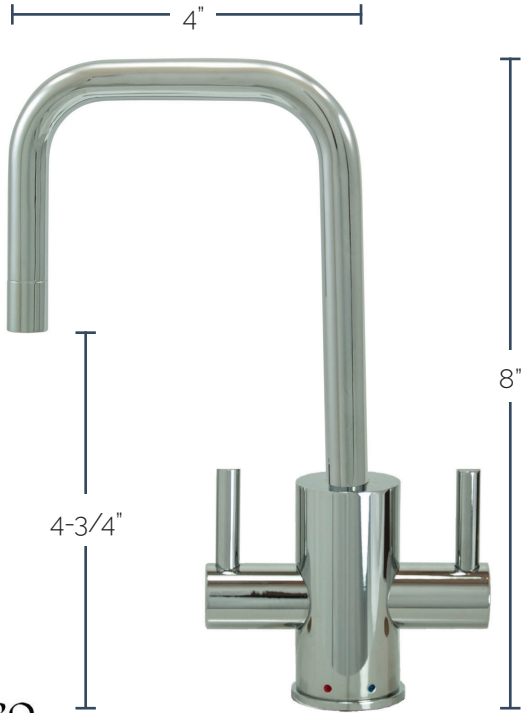

Group 1 Finishes

All Group 1 Finishes **\$ 796**

Group 2 Finishes

All Group 2 Finishes **\$ 939**

Francis Anthony Collection

Hot & Cold Water Faucet with Contemporary Round Body & Handles (90° Spout)

MT1831-NL