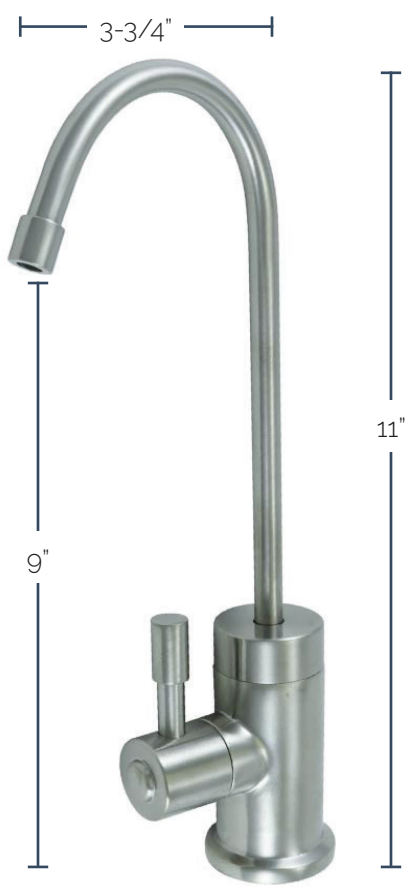

Group 1 Finishes

All Group 1 Finishes **\$ 297**

Group 2 Finishes

All Group 2 Finishes **\$ 418**

Point-of-Use Drinking Faucet with Contemporary Round Body & Side Handle

MT630-NL

- 1/4 Turn Ceramic Cartridge
- 1-3/8" mounting hole required
- Optional AG600S air gap may be required for Reverse Osmosis Filters
- This drinking water faucet is IAPMO listed
- Reverse Osmosis Safe