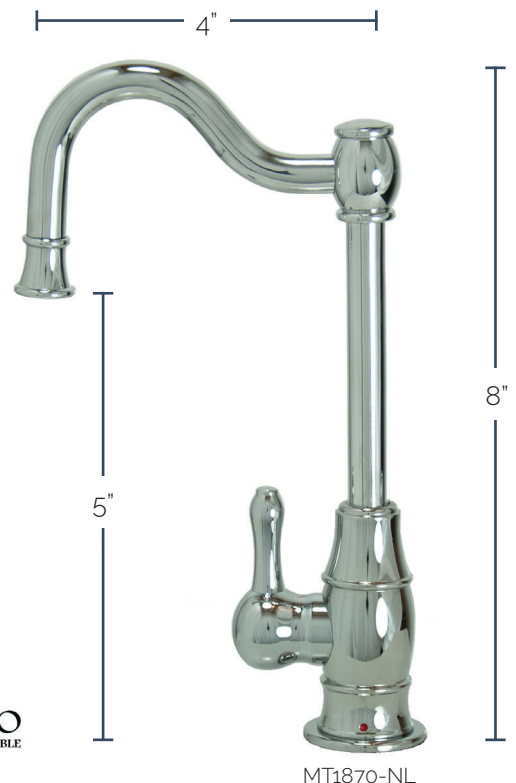

Group 1 Finishes

All Group 1 Finishes **\$ 628**

Group 2 Finishes

All Group 2 Finishes **\$ 740**

Hot Water Faucet with Traditional Double Curved Body & Curved Handle

MT1870-NL

- These Lead Free faucets are only compatible with The Little Gourmet® heating tank (MT641-3)
- 1/4 Turn Ceramic Cartridge
- 1-3/16" minimum to 1-3/8" maximum mounting hole required
- Heating tank is not included
- This hot water faucet is ICC listed
- Reverse Osmosis Safe

Group 1 Finishes

All Group 1 Finishes **\$ 628**

Group 2 Finishes

All Group 2 Finishes **\$ 740**

MT1870-NL

MT540-NL

Hot Water Faucet with Traditional Body & Single Tilt Lever

MT540-NL