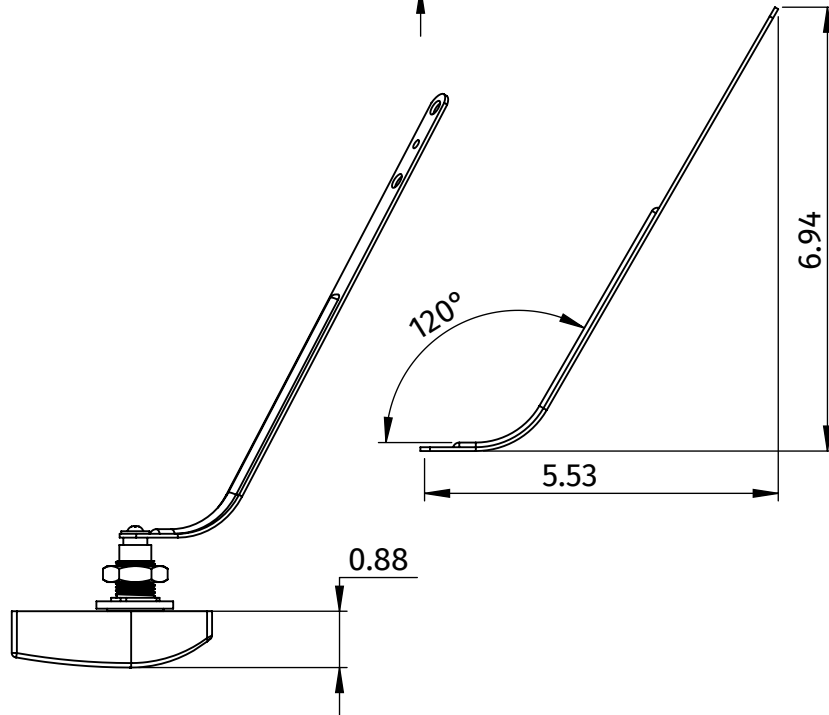

MT9404

FRONT MOUNT TOILET TANK LEVER - CONTEMPORARY STYLE FOR MULTIPLE KOHLER TOILET MODELS

SPECIFICATION SHEET

COMPATIBLE WITH KOHLER TOILET MODELS:

K-3407, K-3414, K-3420, K-3421,
K-3422, K-K3423, K-3427, K-3428,
K-3432, K-3433, K-3438, K-3481,
K-3527, K-3530, K-3536, K-3516,
K-3520, K-3535, K-4436