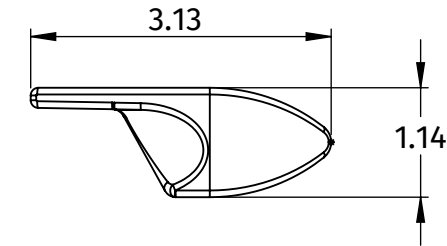

MT9404

FRONT MOUNT TOILET TANK LEVER - CONTEMPORARY STYLE FOR MULTIPLE KOHLER TOILET MODELS

SPECIFICATION SHEET

COMPATIBLE WITH KOHLER TOILET MODELS:

K-3407, K-3414, K-3420, K-3421,
K-3422, K-K3423, K-3427, K-3428,
K-3432, K-3433, K-3438, K-3481,
K-3527, K-3530, K-3536, K-3516,
K-3520, K-3535, K-4436