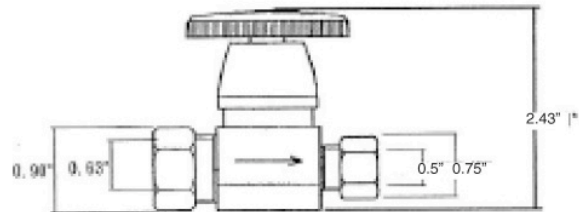

### INSTALLATION DIMENSIONS

*This model offers you the following features & benefits:*

- Universal oval handle styling compatible with any decor.
- Available in over 20 finishes.
- 1/4 turn ceramic cartridge.
- Brass construction.

#### 1/4 Turn Ceramic Cartridge

5/8" O.D.  
Compression

1/2" O.D.  
Compression