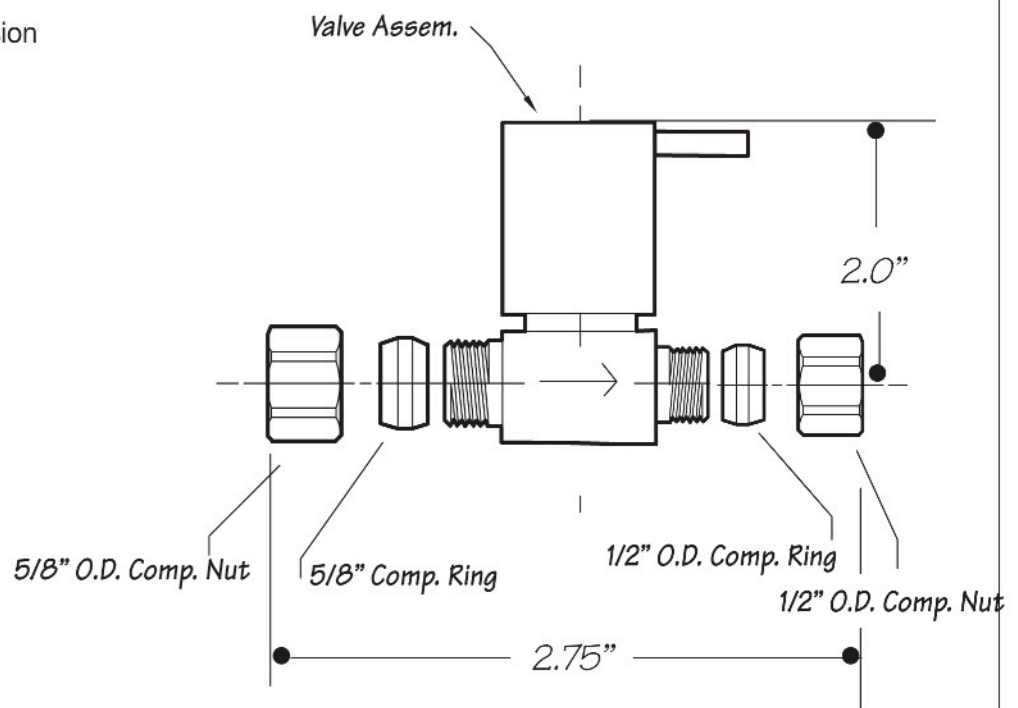

INSTALLATION DIMENSIONS

This model offers you the following features & benefits:

- 5/8" O.D. (CTS) Inlet Compression
- 1/2" O.D. Outlet Compression
- 1/4 Turn ceramic cartridge
- Available in 21 finishes
 - CPB - Polished Chrome
 - SC - Satin Chrome
 - PN - Polished Nickel
 - BRN - Brushed Nickel
 - PEW - Pewter
 - PRN - Pearl Nickel
 - AB - Antique Brass
 - SB - Satin Brass
 - PVD - Polished Brass
 - WB - Weathered Brass
 - WCP - Weathered Copper
 - ACP - Antique Copper
 - PCP - Polished Copper
 - ORB - Oil Rubbed Bronze
 - VB - Venetian Bronze*
 - PVDBB - Brushed Bronze
 - TB - Tuscan Brass
 - MB - Matte Black
 - FG - French Gold
 - GPB - Polished Gold
 - SG - Satin Gold