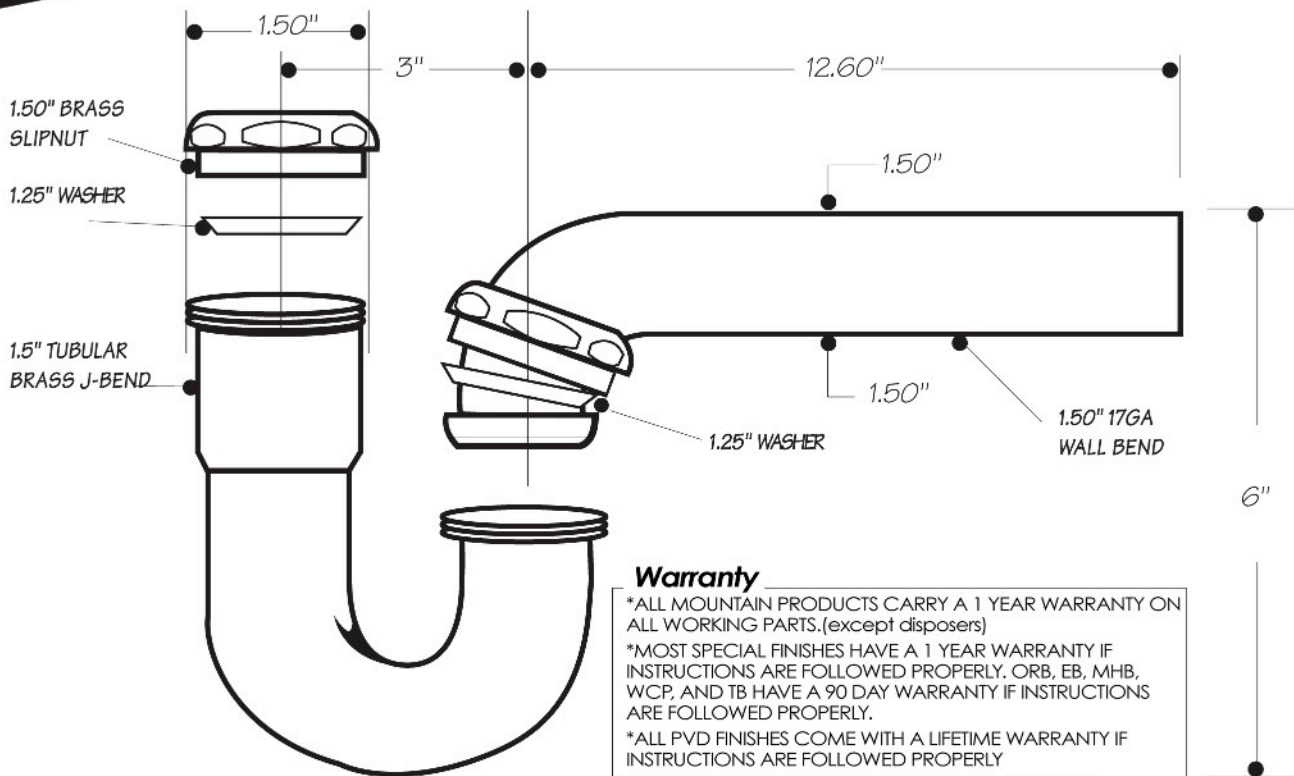

### INSTALLATION DIMENSIONS

#### *This model offers you the following features & benefits:*

- 1-1/4" inlet and 1-1/2" outlet
- Can be used for exposed installations
- Without Flange
- Available in 21 finishes
 

<input type="checkbox"/> CPB - Polished Chrome	<input type="checkbox"/> ACP - Antique Copper
<input type="checkbox"/> SC - Satin Chrome	<input type="checkbox"/> PCP - Polished Copper
<input type="checkbox"/> PN - Polished Nickel	<input type="checkbox"/> ORB - Oil Rubbed Bronze
<input type="checkbox"/> BRN - Brushed Nickel	<input type="checkbox"/> VB - Venetian Bronze*
<input type="checkbox"/> PEW - Pewter	<input type="checkbox"/> PVDDB - Brushed Bronze
<input type="checkbox"/> PRN - Pearl Nickel	<input type="checkbox"/> TB - Tuscan Brass
<input type="checkbox"/> AB - Antique Brass	<input type="checkbox"/> MB - Matte Black
<input type="checkbox"/> SB - Satin Brass	<input type="checkbox"/> FG - French Gold
<input type="checkbox"/> PVD - Polished Brass	<input type="checkbox"/> GPB - Polished Gold
<input type="checkbox"/> WB - Weathered Brass	<input type="checkbox"/> SG - Satin Gold
<input type="checkbox"/> WCP - Weathered Copper	