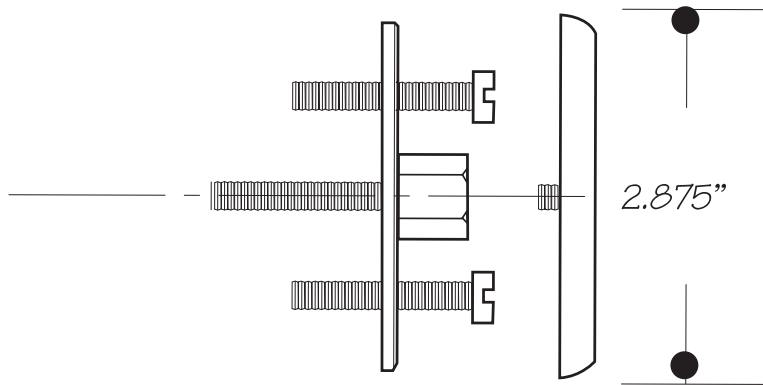

This model offers you the following features & benefits:

- Pipe NOT included
- DELUXE Face Plate
- Will fit most manufacturers' Drain Bodies:
 1/2" - 11-1/2 Course Thread on Drain Flange
- Available in 21 finishes
 - CPB - Polished Chrome
 - SC - Satin Chrome
 - PN - Polished Nickel
 - BRN - Brushed Nickel
 - PRN - Pearl Nickel
 - PEW - Pewter
 - AB - Antique Brass
 - SB - Satin Brass
 - PVD - Polished Brass
 - WB - Weathered Brass
 - WCP - Weathered Copper
 - ACP - Antique Copper
 - ORB - Oil Rubbed Bronze
 - VB - Venetian Bronze*
 - PVDBB - Brushed Bronze
 - TB - Tuscan Brass
 - MB - Matte Black
 - FG - French Gold
 - GPB - Polished Gold
 - SG - Satin Gold