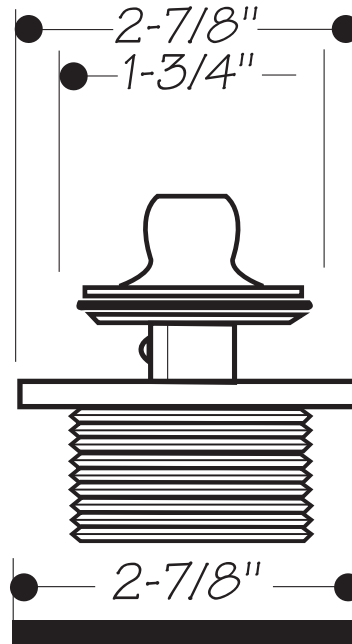

This model offers you the following features & benefits:

- Pipe NOT included
- DELUXE Face Plate
- Will fit most manufacturers' Drain Bodies:
 1/2" - 11-1/2 Course Thread on Drain Flange
- Available in 21 finishes
 - CPB - Polished Chrome
 - SC - Satin Chrome
 - PN - Polished Nickel
 - BRN - Brushed Nickel
 - PRN - Pearl Nickel
 - PEW - Pewter
 - AB - Antique Brass
 - SB - Satin Brass
 - PVD - Polished Brass
 - WB - Weathered Brass
 - WCP - Weathered Copper
 - ACP - Antique Copper
 - ORB - Oil Rubbed Bronze
 - VB - Venetian Bronze*
 - PVDBB - Brushed Bronze
 - TB - Tuscan Brass
 - MB - Matte Black
 - FG - French Gold
 - GPB - Polished Gold
 - SG - Satin Gold