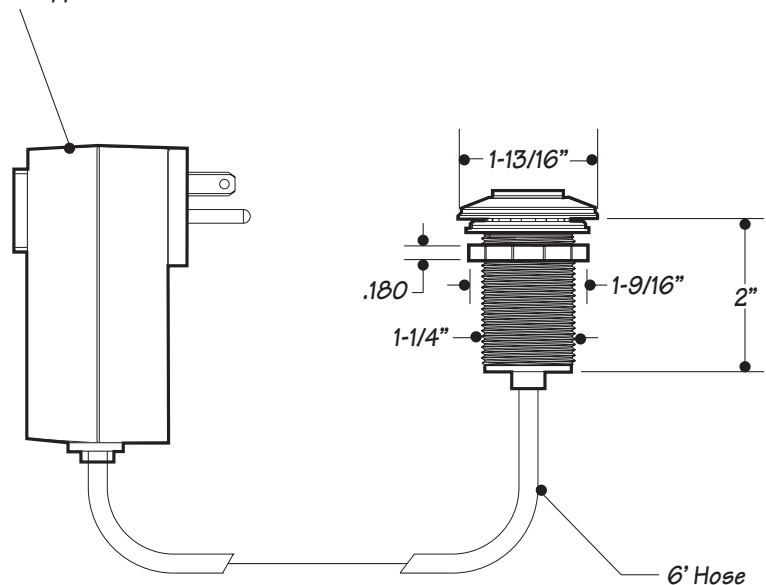

INSTALLATION DIMENSIONS

This model offers you the following features & benefits:

- 1-3/8" mounting hole
- Air actuated
- No tools required
- Two inlets
- Available in 16 finishes
  - ☐ PS - Polished Stainless
  - ☐ BRS - Brushed Stainless
  - ☐ CPB - Polished Chrome
  - ☐ SC - Satin Chrome
  - ☐ PN - Polished Nickel
  - ☐ BRN - Brushed Nickel
  - ☐ PEW - Pewter
  - ☐ AB - Antique Brass
  - ☐ PVD - Polished Brass
  - ☐ WB - Weathered Brass
  - ☐ WCP - Weathered Copper
  - ☐ ACP - Antique Copper
  - ☐ PCP - Polished Copper
  - ☐ ORB - Oil Rubbed Bronze
  - ☐ VB - Venetian Bronze*
  - ☐ PVDBB - Brushed Bronze
  - ☐ TB - Tuscan Brass

120 VAC - 15 amp UL listed
Indoor application only

One year warranty on plated finish.

Specifications subject to change without notice.