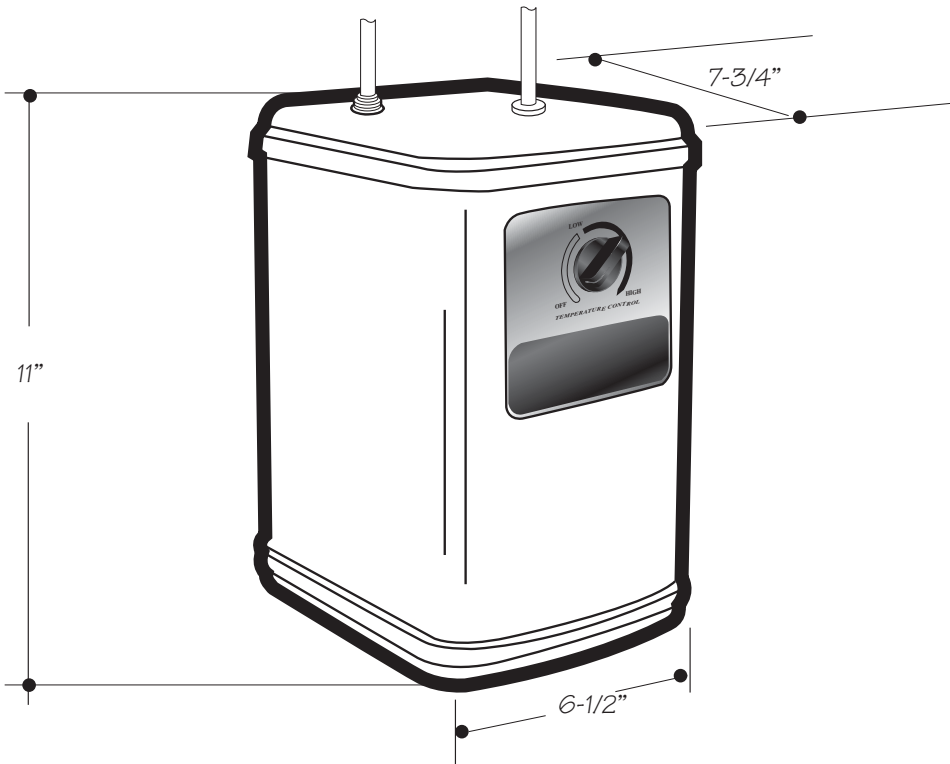

**INSTALLATION DIMENSIONS**

***This model offers you the following features & benefits:***

- Large 1/2 gallon stainless tank
  - Includes Mounting Bracket
  - Is Self resetting to protect tank in case of dry start
  - Removable Drain Plug
  - Easy access thermostat allows for finger tip adjustment from 140° - 190°
  - For use with "The Little Gourmet" Instant hot water faucets
  - UL Listed and CSA Approved.
- One year warranty.***
- Specifications subject to change without notice.*

WATTS - 780  
VOLTAGE - 115  
HZ - 60  
CURRENT AMPS - 6.5