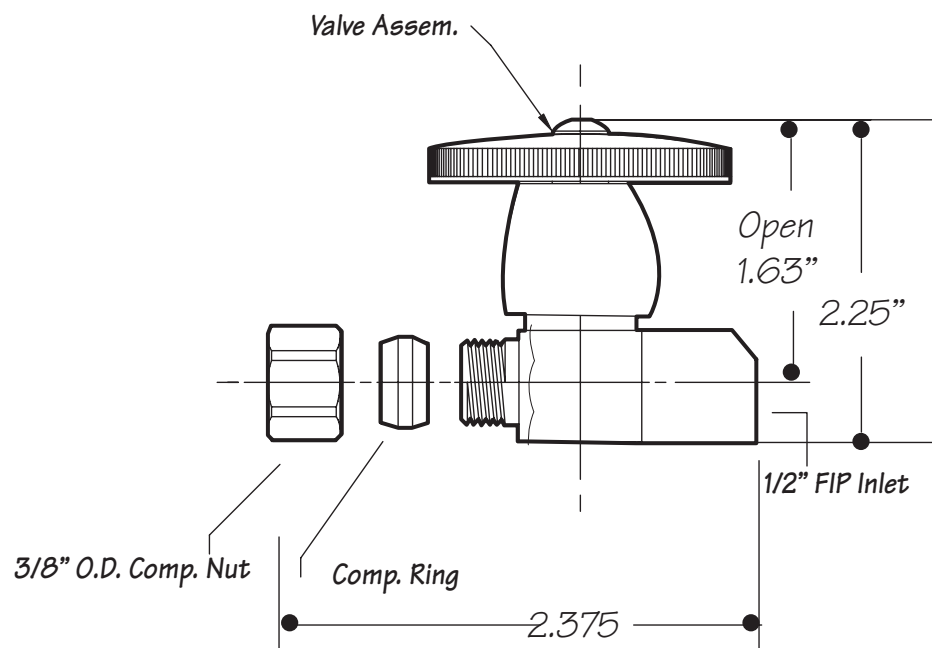

INSTALLATION DIMENSIONS

This model offers you the following features & benefits:

- 1/2" FIP Inlet
- 3/8" O.D. Outlet
- 1/4 Turn ceramic cartridge
- Available in 21 finishes
 - CPB - Polished Chrome
 - SC - Satin Chrome
 - PN - Polished Nickel
 - BRN - Brushed Nickel
 - PEW - Pewter
 - PRN - Pearl Nickel
 - AB - Antique Brass
 - SB - Satin Brass
 - PVD - Polished Brass
 - WB - Weathered Brass
 - WCP - Weathered Copper
 - ACP - Antique Copper
 - PCP - Polished Copper
 - ORB - Oil Rubbed Bronze
 - VB - Venetian Bronze*
 - PVDBB - Brushed Bronze
 - TB - Tuscan Brass
 - MB - Matte Black
 - FG - French Gold
 - GPB - Polished Gold
 - SG - Satin Gold