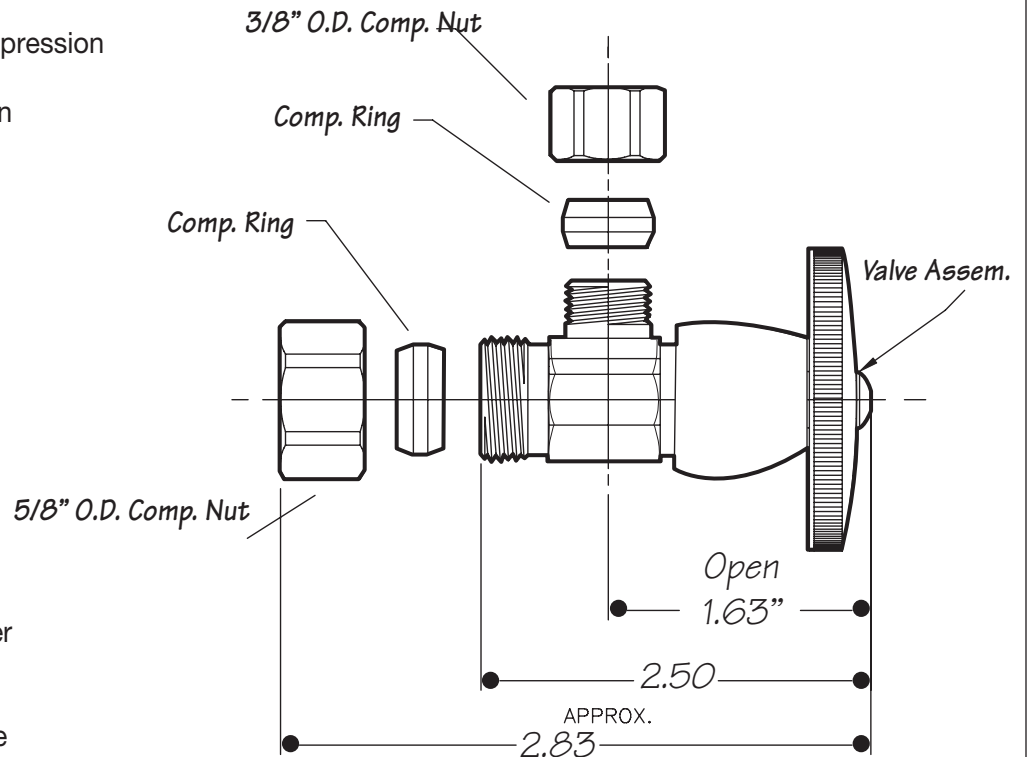

**INSTALLATION DIMENSIONS**

***This model offers you the following features & benefits:***

- 5/8" O.D. (1/2 CTS) Inlet Compression
- 3/8" O.D. Outlet Compression
- 1/4 Turn ceramic cartridge
- Available in 21 finishes
  - CPB - Polished Chrome
  - SC - Satin Chrome
  - PN - Polished Nickel
  - BRN - Brushed Nickel
  - PEW - Pewter
  - PRN - Pearl Nickel
  - AB - Antique Brass
  - SB - Satin Brass
  - PVD - Polished Brass
  - WB - Weathered Brass
  - WCP - Weathered Copper
  - ACP - Antique Copper
  - PCP - Polished Copper
  - ORB - Oil Rubbed Bronze
  - VB - Venetian Bronze\*
  - PVDBB - Brushed Bronze
  - TB - Tuscan Brass
  - MB - Matte Black
  - FG - French Gold
  - GPB - Polished Gold
  - SG - Satin Gold