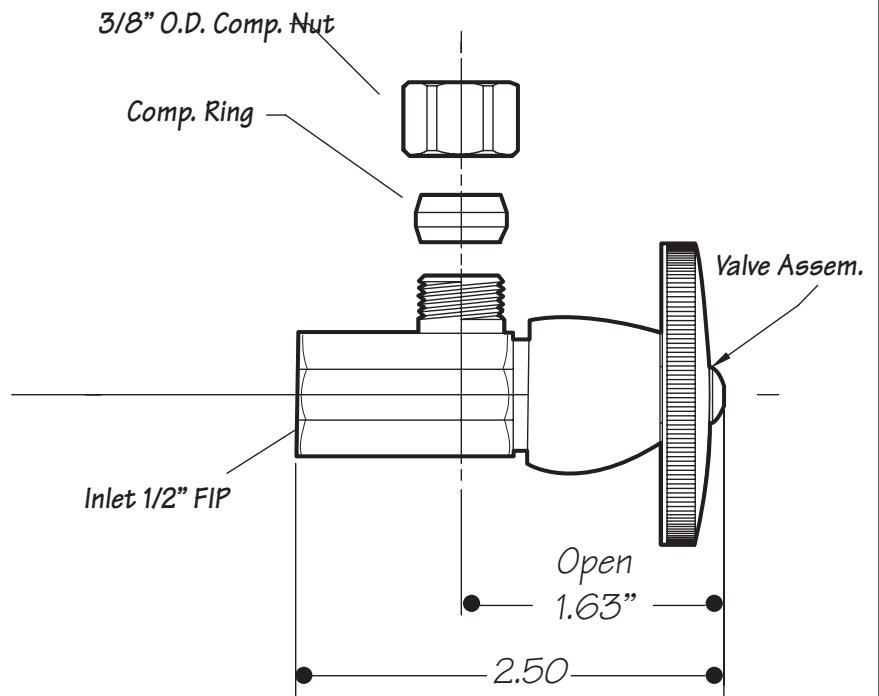

INSTALLATION DIMENSIONS

This model offers you the following features & benefits:

- 1/2" FIP Inlet
- 3/8" O.D. Outlet Compression
- 1/4 Turn ceramic cartridge
- Available in 21 finishes
 - CPB - Polished Chrome
 - SC - Satin Chrome
 - PN - Polished Nickel
 - BRN - Brushed Nickel
 - PEW - Pewter
 - PRN - Pearl Nickel
 - AB - Antique Brass
 - SB - Satin Brass
 - PVD - Polished Brass
 - WB - Weathered Brass
 - WCP - Weathered Copper
 - ACP - Antique Copper
 - PCP - Polished Copper
 - ORB - Oil Rubbed Bronze
 - VB - Venetian Bronze*
 - PVDBB - Brushed Bronze
 - TB - Tuscan Brass
 - MB - Matte Black
 - FG - French Gold
 - GPB - Polished Gold
 - SG - Satin Gold