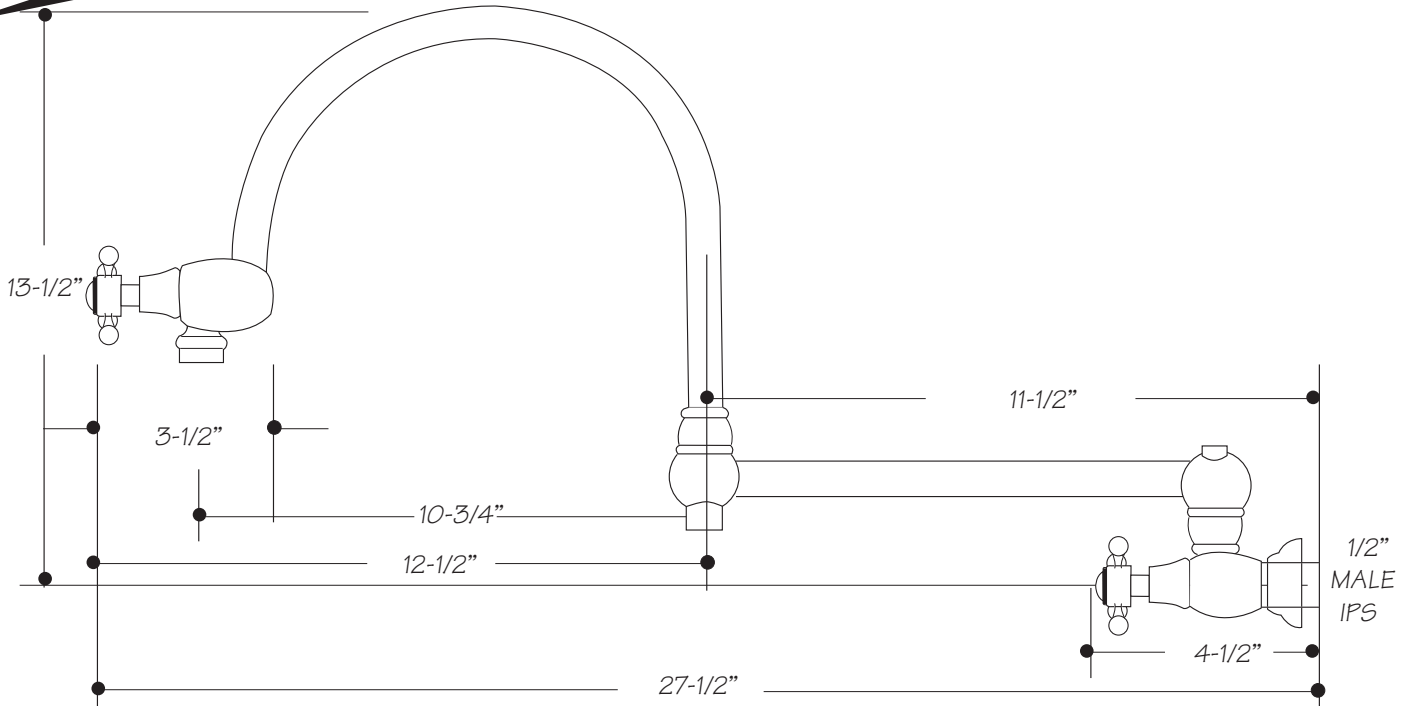

INSTALLATION DIMENSIONS

This model offers you the following features & benefits:

- Available in 7 finishes
 - CPB - Polished Chrome
 - PVDBRS - Brushed Stainless
 - PN - Polished Nickel
 - BRN - Brushed Nickel
 - TB - Tuscan Brass
 - ORB - Oil Rubbed Bronze
 - VB - Venetian Bronze