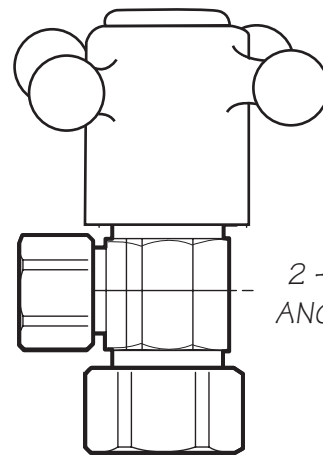

INSTALLATION DIMENSIONS

This model offers you the following features & benefits:

- 5/8" O.D. (1/2 CTS) Inlet Compression
- 3/8" O.D. Outlet Compression
- 1/4 Turn ceramic cartridge
- Available in 21 finishes
 - CPB - Polished Chrome
 - SC - Satin Chrome
 - PN - Polished Nickel
 - BRN - Brushed Nickel
 - PEW - Pewter
 - PRN - Pearl Nickel
 - AB - Antique Brass
 - SB - Satin Brass
 - PVD - Polished Brass
 - WB - Weathered Brass
 - WCP - Weathered Copper
 - ACP - Antique Copper
 - PCP - Polished Copper
 - ORB - Oil Rubbed Bronze
 - VB - Venetian Bronze*
 - PVDBB - Brushed Bronze
 - TB - Tuscan Brass
 - MB - Matte Black
 - FG - French Gold
 - GPB - Polished Gold
 - SG - Satin Gold

2 - MT432X
3/8" X 20"
RIGID SUPPLY
TUBE

2 - MT4003
ANGLE VALVE

2 - MT441X
SURE GRIP
FLANGE

***Lifetime warranty on ceramic cartridge.
One year warranty on plated finish.***

Specifications subject to change without notice.