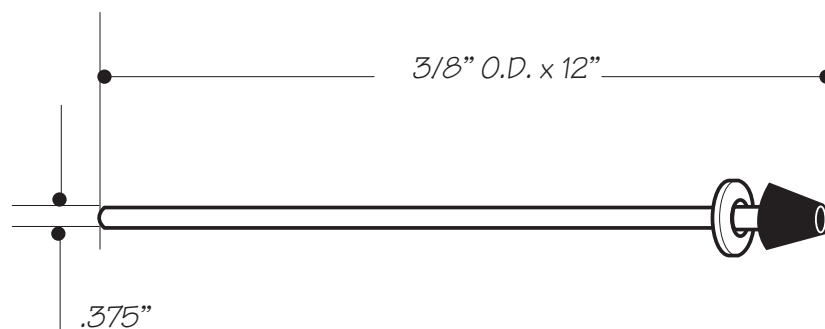

INSTALLATION DIMENSIONS

This model offers you the following features & benefits:

- Annealed brass tube
- 3/8" O.D. x 12" length for lavatory applications
- Available in 21 finishes
 - CPB - Polished Chrome
 - SC - Satin Chrome
 - PN - Polished Nickel
 - BRN - Brushed Nickel
 - PEW - Pewter
 - PRN - Pearl Nickel
 - AB - Antique Brass
 - SB - Satin Brass
 - PVD - Polished Brass
 - WB - Weathered Brass
 - WCP - Weathered Copper
 - ACP - Antique Copper
 - PCP - Polished Copper
 - ORB - Oil Rubbed Bronze
 - VB - Venetian Bronze*
 - PVDDB - Brushed Bronze
 - TB - Tuscan Brass
 - MB - Matte Black
 - FG - French Gold
 - GPB - Polished Gold
 - SG - Satin Gold