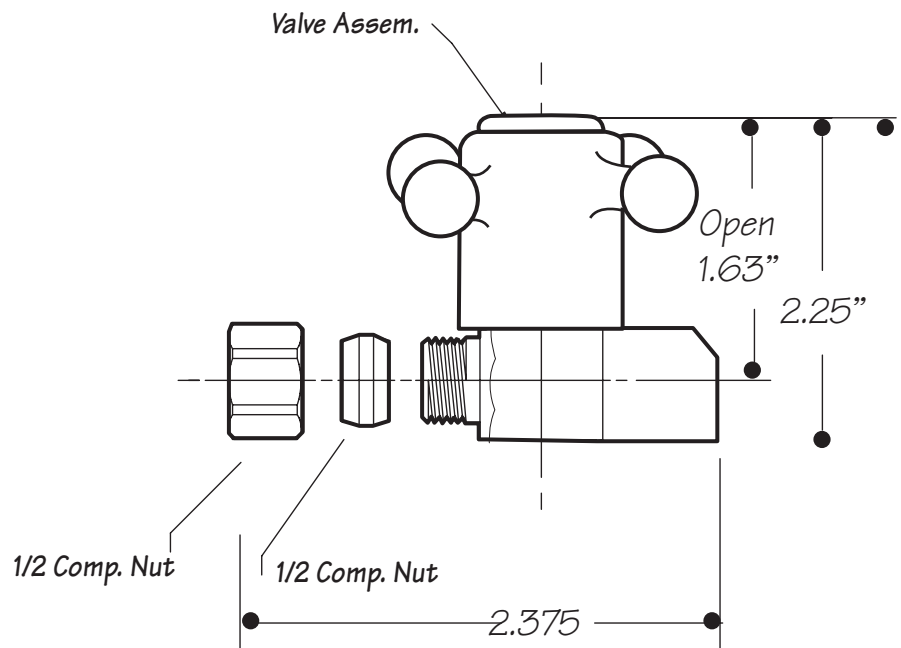

INSTALLATION DIMENSIONS

This model offers you the following features & benefits:

- 1/2" Inlet Compression
- 3/8" O.D. Outlet Compression
- 1/4 Turn ceramic cartridge
- Available in 21 finishes
 - CPB - Polished Chrome
 - SC - Satin Chrome
 - PN - Polished Nickel
 - BRN - Brushed Nickel
 - PEW - Pewter
 - PRN - Pearl Nickel
 - AB - Antique Brass
 - SB - Satin Brass
 - PVD - Polished Brass
 - WB - Weathered Brass
 - WCP - Weathered Copper
 - ACP - Antique Copper
 - PCP - Polished Copper
 - ORB - Oil Rubbed Bronze
 - VB - Venetian Bronze*
 - PVDBB - Brushed Bronze
 - TB - Tuscan Brass
 - MB - Matte Black
 - FG - French Gold
 - GPB - Polished Gold
 - SG - Satin Gold