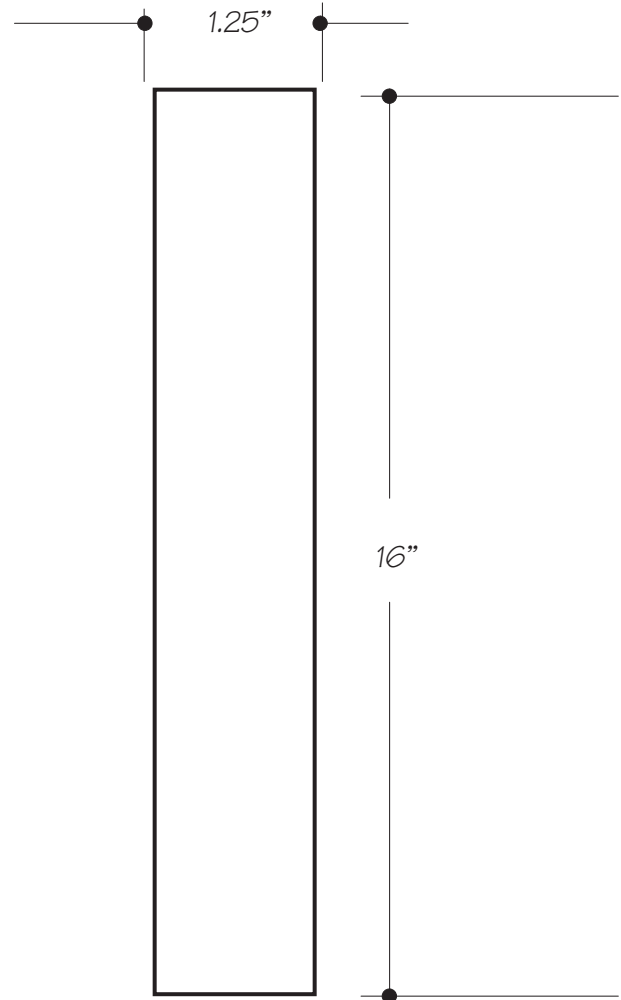

**INSTALLATION DIMENSIONS**

***This model offers you the following features & benefits:***

- Lavatory Trap extension tube for Models MT1000
- Can be cut to required length
- Plated Brass
- Available in 18 finishes
  - CPB - Polished Chrome
  - SC - Satin Chrome
  - PN - Polished Nickel
  - BRN - Brushed Nickel
  - PEW - Pewter
  - AB - Antique Brass
  - PVD - Polished Brass
  - WB - Weathered Brass
  - WCP - Weathered Copper
  - ACP - Antique Copper
  - ORB - Oil Rubbed Bronze
  - VB - Venetian Bronze\*
  - PVDBB - Brushed Bronze
  - TB - Tuscan Brass
  - MB - Matte Black
  - FG - French Gold
  - GPB - Polished Gold
  - SG - Satin Gold