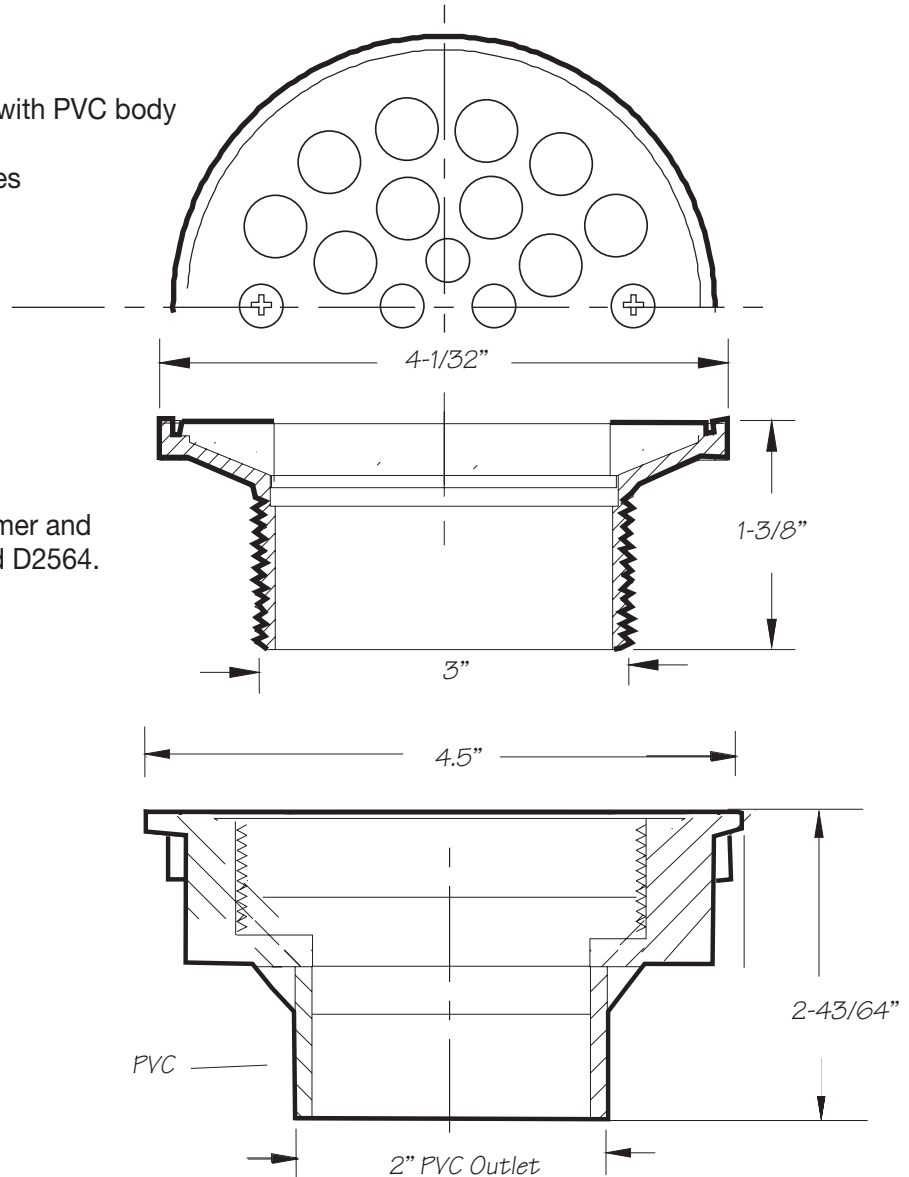

INSTALLATION DIMENSIONS

This model offers you the following features & benefits:

- 4-1/4" Round Nickel-Bronze Drain with PVC body
- Brass Grid with 2-1/2 cc screw holes
- Fits 2" PVC Pipe
- For Fiberglass, Acrylic or similar Shower Bases
- IAPMO/UPC listed
- Solvent Weld Connection with appropriate and approved PVC primer and cement that meets ASTM F565 and D2564.
- Available in 19 finishes
 - CPB - Polished Chrome
 - SC - Satin Chrome
 - PN - Polished Nickel
 - BRN - Brushed Nickel
 - PEW - Pewter
 - PRN - Pearl Nickel
 - AB - Antique Brass
 - SB - Satin Brass
 - PVD - Polished Brass
 - EB - English Bronze
 - WCP - Weathered Copper
 - ACP - Antique Copper
 - PCP - Polished Copper
 - ORB - Oil Rubbed Bronze
 - VB - Venetian Bronze*
 - PVDDB - Brushed Bronze
 - TB - Tuscan Brass
 - MB - Matte Black
 - FG - French Gold
 - GPB - Polished Gold
 - SG - Satin Gold