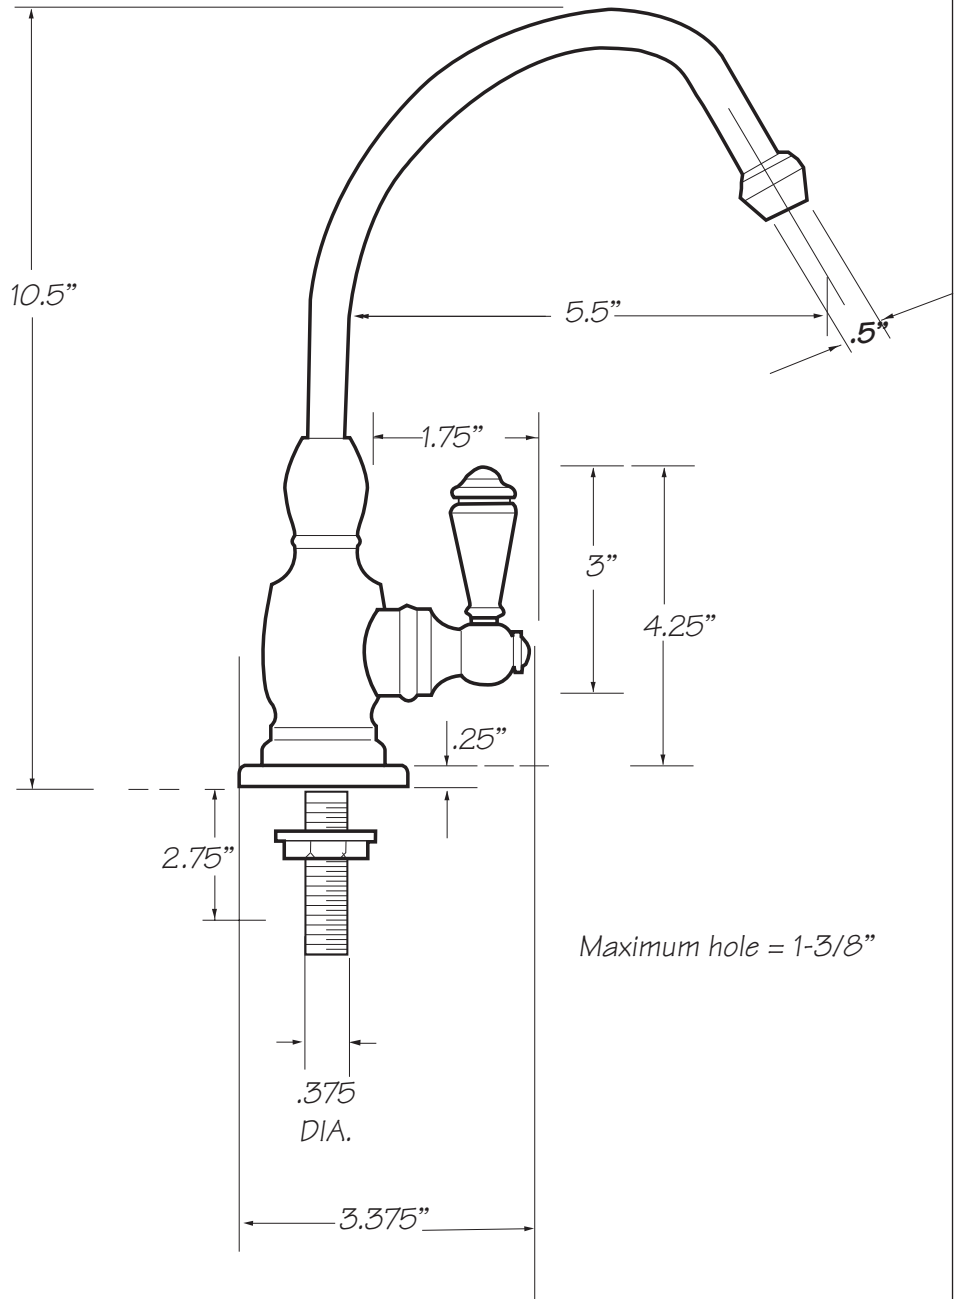

This model offers you the following features & benefits:

- All brass body
- For use as a water filtration, bar or Food Prep Faucet
- Traditional styling
- Available in 11 finishes
  - ☐ CPB - Polished Chrome
  - ☐ PN - Polished Nickel
  - ☐ BRN - Brushed Nickel
  - ☐ PEW - Pewter
  - ☐ PVD - PVD Brass
  - ☐ WB - Weathered Brass
  - ☐ WCP - Weathered Copper
  - ☐ ACP - Antique Copper
  - ☐ ORB - Oil Rubbed Bronze
  - ☐ PVDDBB - PVD Brushed Bronze
  - ☐ TB - Tuscan Brass

Lifetime warranty on ceramic cartridge.

Five year warranty on plated finish.

Complies with NSF Standards

Specifications subject to change without notice.