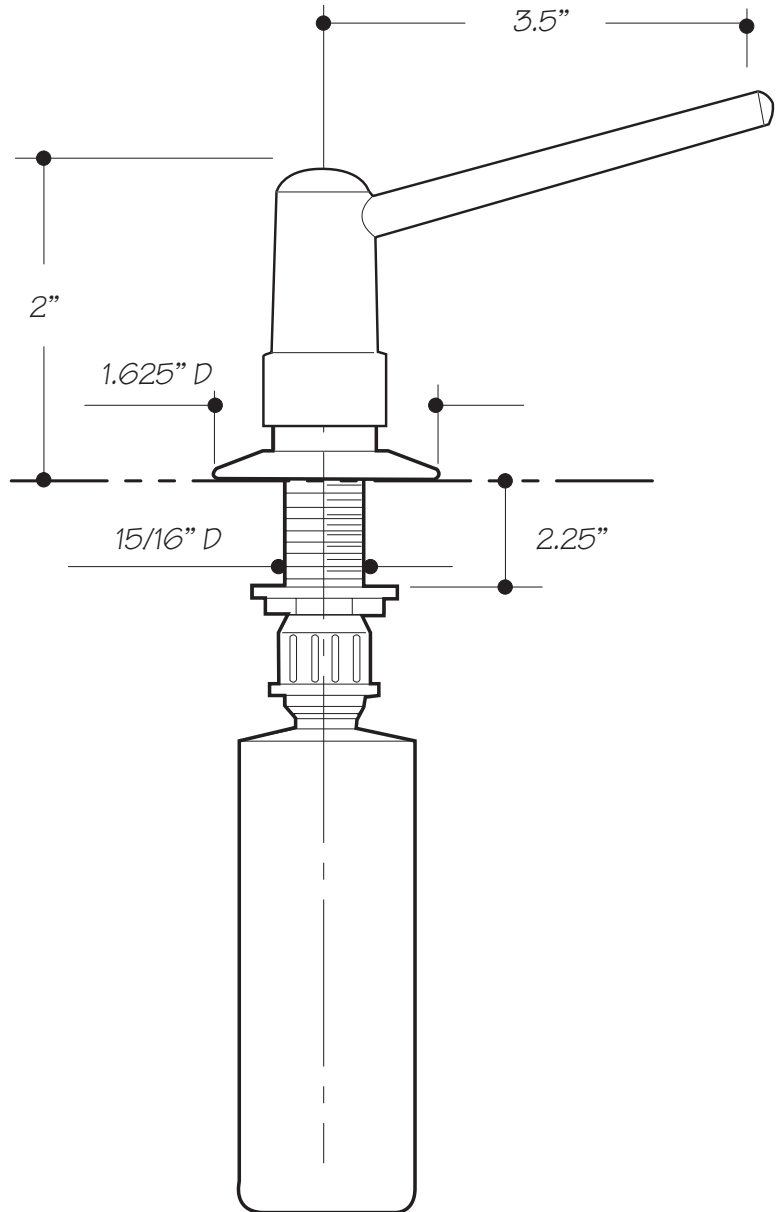

### INSTALLATION DIMENSIONS

***This model offers you the following features & benefits:***

- Teflon® Lined Spout
- 16 oz reservoir for liquid
- Easy above counter top fill
- Contemporary styling
- Available in 3 finishes
  - CPB - Polished Chrome
  - BRN - Brushed Nickel
  - PVD - Polished Brass

***Lifetime warranty on the pump.***

***One year warranty on plated finish.***

Manimum hole = 1-1/8"  
Maximum hole = 1-3/8"

*Specifications subject to change without notice.*