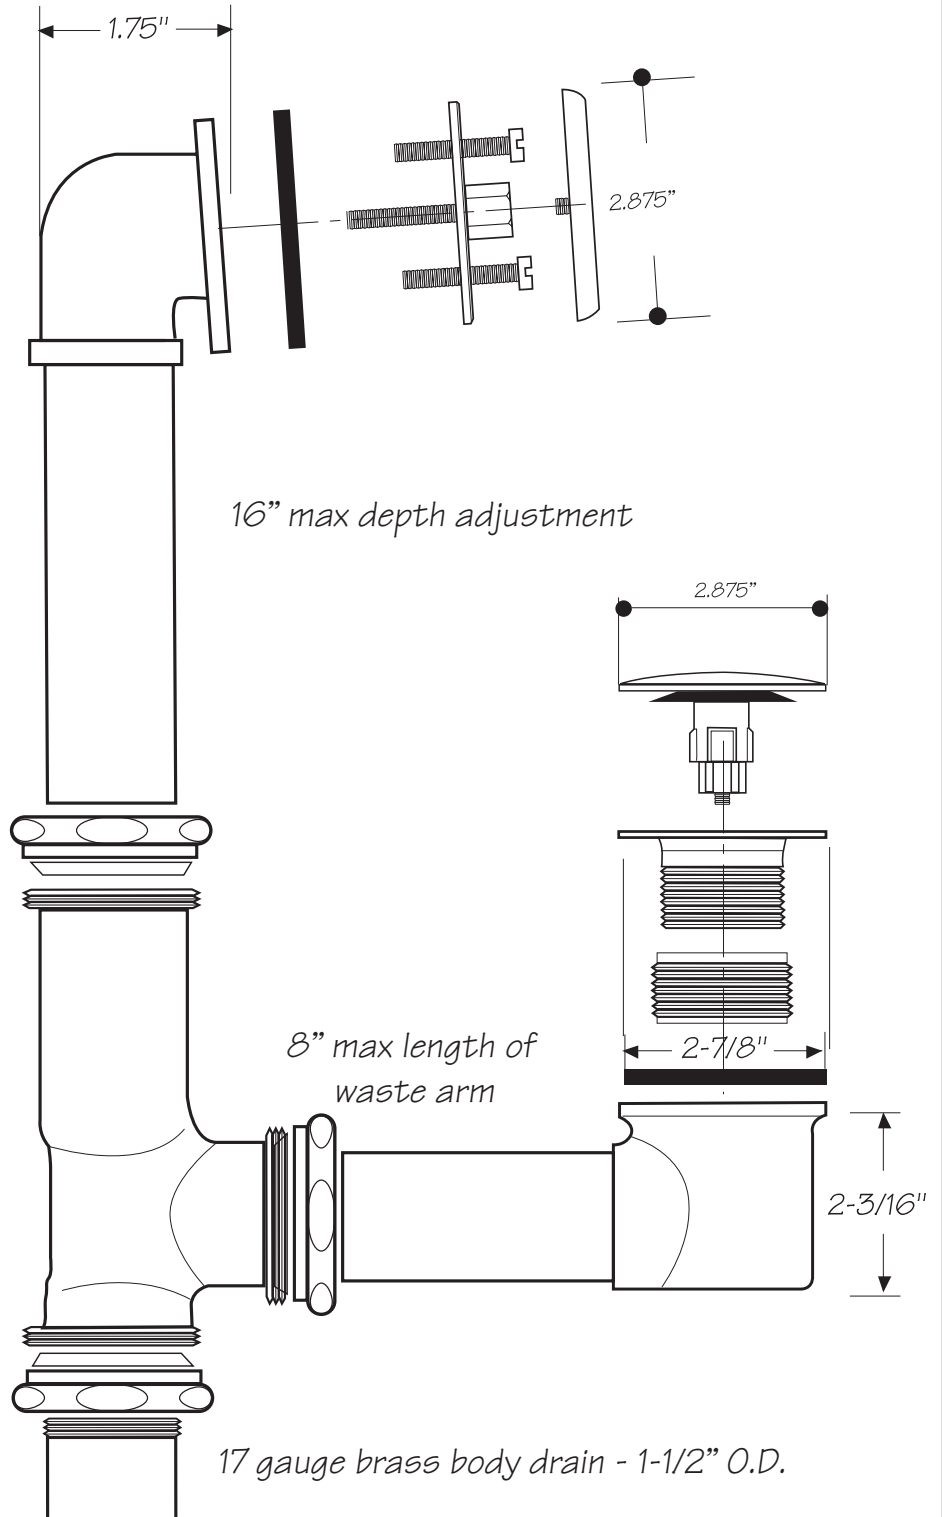

INSTALLATION DIMENSIONS

This model offers you the following features & benefits:

- All brass body
- Deluxe Designer Face Plate
- Adjustable to 16" depth
- For acrylic, fiberglass, cast iron and steel bathtubs and whirlpools.
- Constructed of 17 gauge brass
- Soft Touch Clicker Mechanism
- Available in 15 finishes

Lifetime warranty on drain body.

One year warranty on plated finish. Lifetime warranty on PVD finishes.

Specifications subject to change without notice.